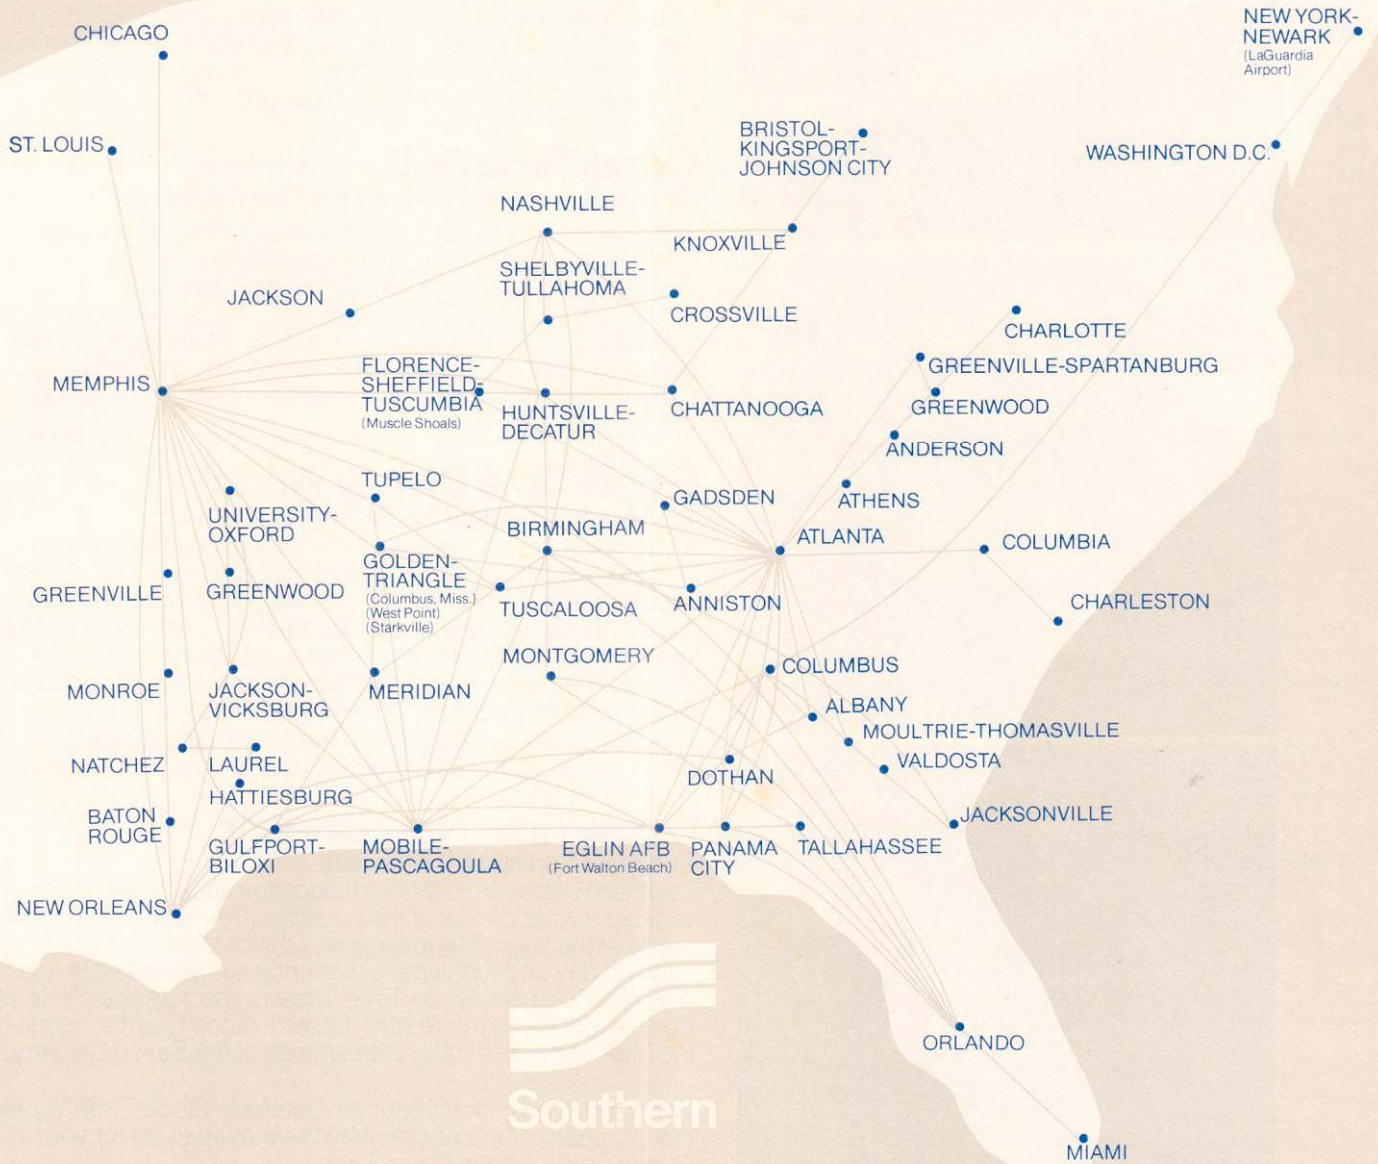

December 1, 1973
Flight Directory

Southern Airways, Inc.
Hartsfield Atlanta International Airport
Atlanta, Ga. 30320

Address Correction Requested
Return Postage Guaranteed

Southern is going your way.

Southern Good-Time Vacations

Good-Time Islands Air/Sea Cruise

Cruise the Caribbean from Miami with one of Norwegian Caribbean's pleasure ships for 7 or 14 days and include stops at places like Port-au-Prince, Montego Bay, St. Thomas, Nassau, Granada, and many other islands and cities. Enjoy the luxury of the sleek new liners and 4 meals a day (including the famed midnight buffets), plus daily and nightly entertainment, deck sports, movies and games. Plan for duty-free shopping, sightseeing foreign ports and shipboard fun.