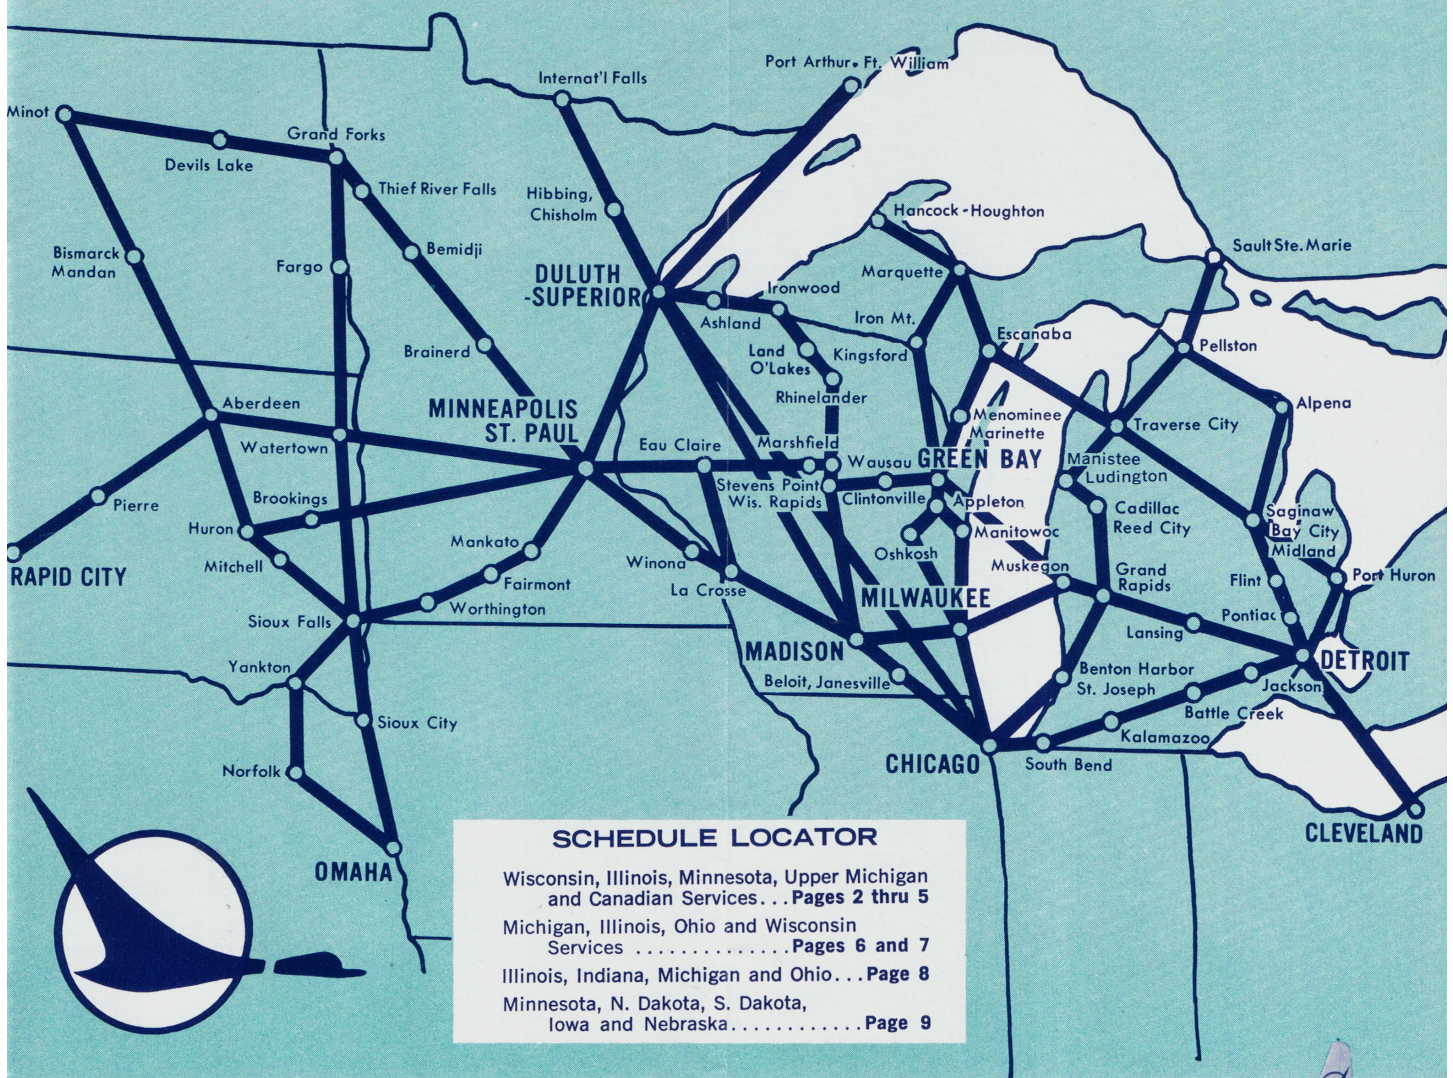

JULY 1 THRU SEPT. 2, 1963

**NORTH  
CENTRAL  
AIRLINES**

90  
*cities*

**ROUTE OF THE NORTHLINERS  
NORTH CENTRAL AIRLINES, INC.**

**SCHEDULE LOCATOR**

Wisconsin, Illinois, Minnesota, Upper Michigan and Canadian Services... **Pages 2 thru 5**

Michigan, Illinois, Ohio and Wisconsin Services... **Pages 6 and 7**

Illinois, Indiana, Michigan and Ohio... **Page 8**

Minnesota, N. Dakota, S. Dakota, Iowa and Nebraska... **Page 9**

**CONTACT US ABOUT OUR  
FAST... CONVENIENT... ECONOMICAL  
CHARTER SERVICE**

NOW

FOUR CONVENIENT CONVAIR FLIGHTS  
BETWEEN MINNEAPOLIS-ST. PAUL AND RAPID CITY  
via WATERTOWN, ABERDEEN and PIERRE

(SEE PAGE 9)

## **NORTH CENTRAL AIRLINES**

America's leading regional airline — serving 90 cities in MINNESOTA • MICHIGAN  
WISCONSIN • IOWA • OHIO • ILLINOIS • INDIANA • NEBRASKA  
NORTH DAKOTA • SOUTH DAKOTA • ONTARIO, CANADA