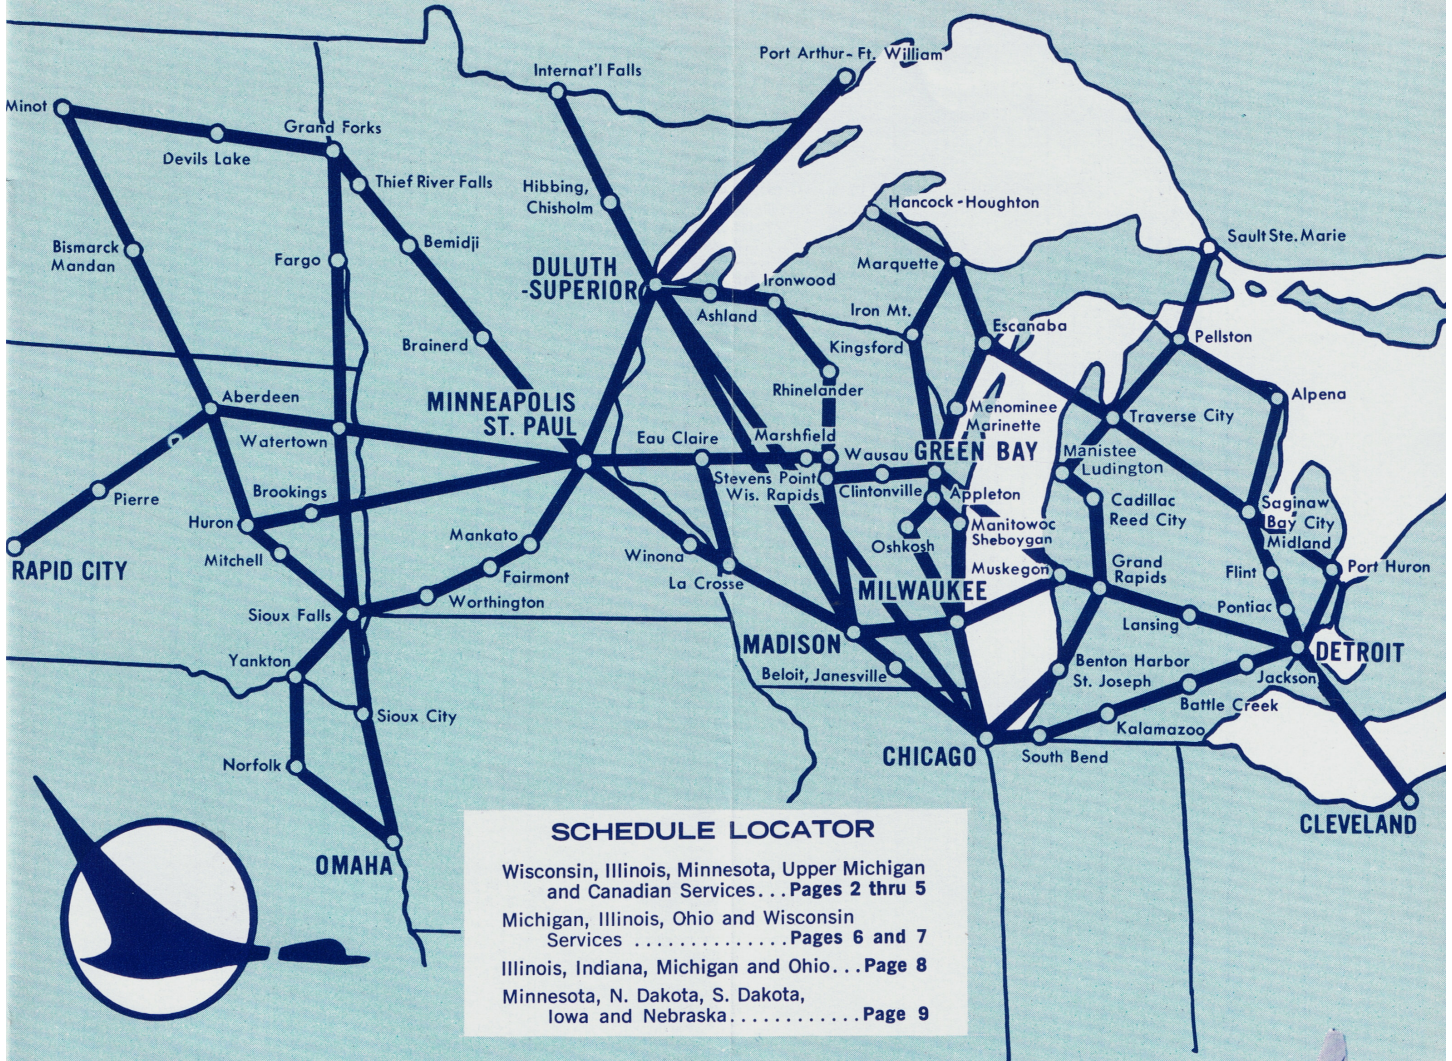

SEPT. 29 THRU OCT. 26, 1963

**NORTH
CENTRAL
AIRLINES**

**Special flights
for the Dakota
hunting season —
SEE PAGE 8**

**ROUTE OF THE NORTHLINERS
NORTH CENTRAL AIRLINES, INC.**

SCHEDULE LOCATOR
 Wisconsin, Illinois, Minnesota, Upper Michigan
 and Canadian Services... **Pages 2 thru 5**
 Michigan, Illinois, Ohio and Wisconsin
 Services **Pages 6 and 7**
 Illinois, Indiana, Michigan and Ohio... **Page 8**
 Minnesota, N. Dakota, S. Dakota,
 Iowa and Nebraska..... **Page 9**

**CONTACT US ABOUT OUR
FAST... CONVENIENT... ECONOMICAL
CHARTER SERVICE**

NORTH CENTRAL AIRLINES, INC.

6201 34th AVENUE SOUTH • MINNEAPOLIS, MINNESOTA 55450

ROUTE OF THE NORTHLINERS
NORTH CENTRAL AIRLINES, INC.

Faster by
air
freight

North Central schedules daily air freight service to key midwest cities and Canada — connecting with domestic and international carriers for faster delivery **anywhere**.

For rates and schedules call our local office or write North Central Airlines, Air Cargo Department, 6201 34th Avenue South, Minneapolis 50, Minnesota.