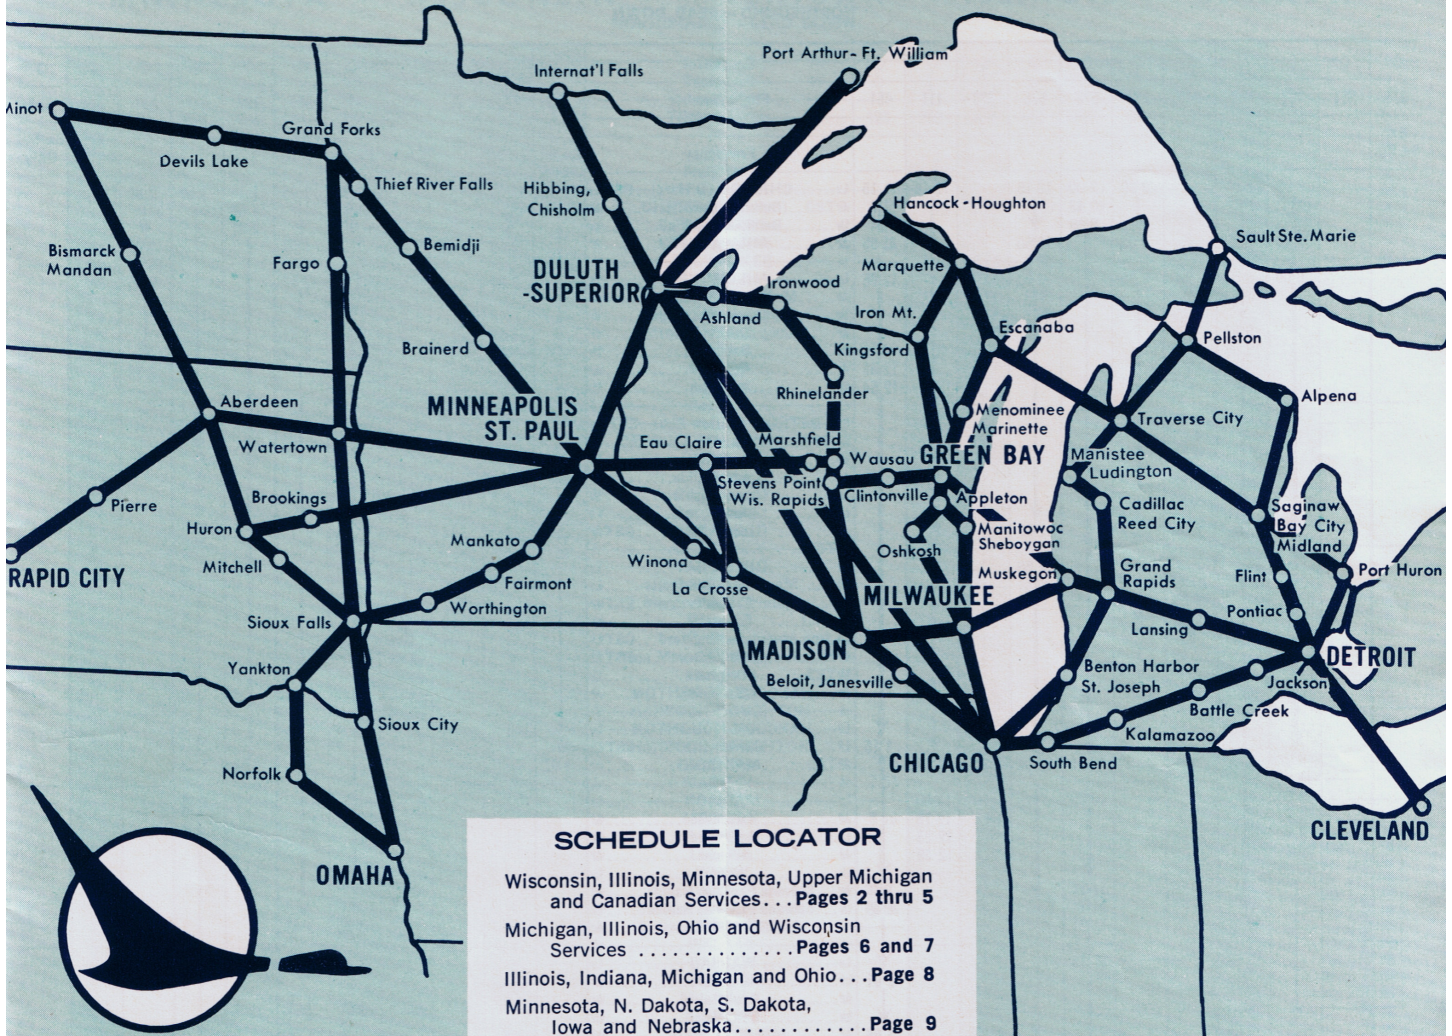

OCTOBER 27, 1963

**NORTH
CENTRAL
AIRLINES**

**91
cities**

**ROUTE OF THE NORTHLINERS
NORTH CENTRAL AIRLINES, INC.**

SCHEDULE LOCATOR

Wisconsin, Illinois, Minnesota, Upper Michigan and Canadian Services... **Pages 2 thru 5**

Michigan, Illinois, Ohio and Wisconsin Services... **Pages 6 and 7**

Illinois, Indiana, Michigan and Ohio... **Page 8**

Minnesota, N. Dakota, S. Dakota, Iowa and Nebraska... **Page 9**

**CONTACT US ABOUT OUR
FAST...CONVENIENT...ECONOMICAL
CHARTER SERVICE**

NORTH CENTRAL AIRLINES, INC.
6201 34th AVENUE SOUTH • MINNEAPOLIS, MINNESOTA 55450

ROUTE OF THE NORTHLINERS
NORTH CENTRAL AIRLINES, INC.

MINNESOTA • WISCONSIN • MICHIGAN • ILLINOIS • CANADA

SOUTHBOUND - READ DOWN

4 Certain flights will not operate during holiday periods. Consult North Central Airlines for details.

ROUTE OF THE NORTHLINERS
NORTH CENTRAL AIRLINES, INC.

MINNESOTA • WISCONSIN • MICHIGAN • ILLINOIS • CANADA