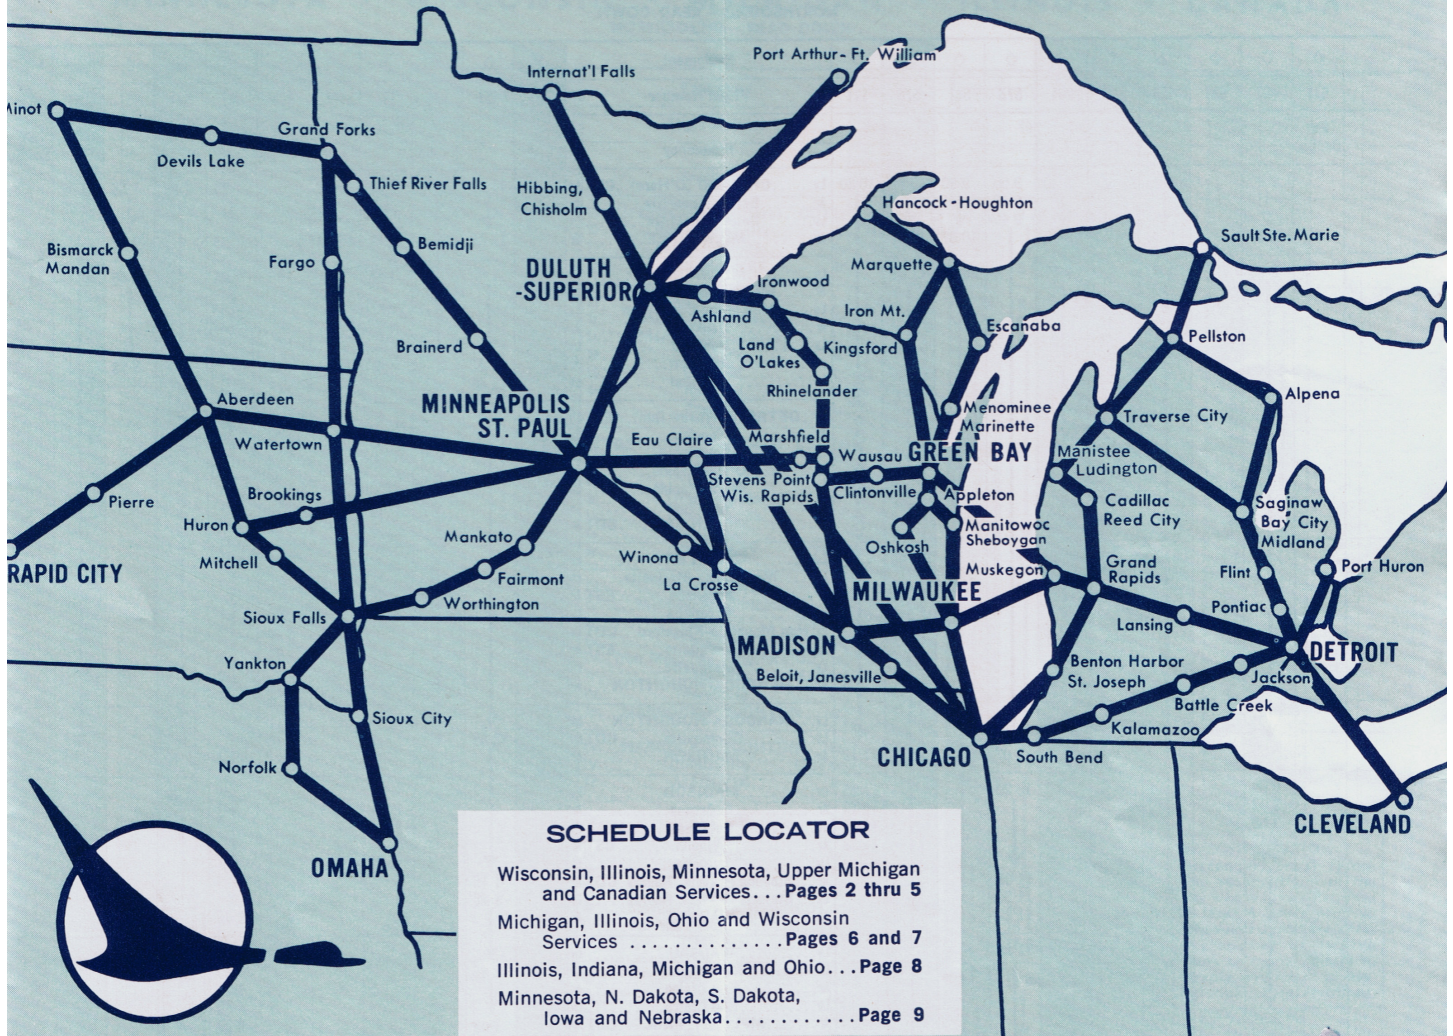

SEPT. 8 THRU SEPT. 26, 1964

**NORTH  
CENTRAL  
AIRLINES**

91  
*cities*

ROUTE OF THE NORTHLINERS  
**NORTH CENTRAL AIRLINES, INC.**

**SCHEDULE LOCATOR**

Wisconsin, Illinois, Minnesota, Upper Michigan  
 and Canadian Services . . . **Pages 2 thru 5**  
 Michigan, Illinois, Ohio and Wisconsin  
 Services . . . . . **Pages 6 and 7**  
 Illinois, Indiana, Michigan and Ohio . . . **Page 8**  
 Minnesota, N. Dakota, S. Dakota,  
 Iowa and Nebraska . . . . . **Page 9**

4 Certain flights will not operate during holiday periods. Consult North Central Airlines for details.

ROUTE OF THE NORTHLINERS  
NORTH CENTRAL AIRLINES, INC.

MINNESOTA • WISCONSIN • MICHIGAN • ILLINOIS • CANADA

5 Certain flights will not operate during holiday periods. Consult North Central Airlines for details.

ROUTE OF THE NORTHLINERS  
NORTH CENTRAL AIRLINES, INC.

MICHIGAN • ILLINOIS • OHIO • WISCONSIN  
NORTHBOUND — READ DOWN

**NOW**

A COMPLETE LISTING OF SPECIAL FLIGHTS FOR THE DAKOTA HUNTING SEASON

(SEE PAGE 9)

ROUTE OF THE NORTHLINERS  
NORTH CENTRAL AIRLINES, INC.

MICHIGAN • ILLINOIS • OHIO • WISCONSIN  
SOUTHBOUND — READ DOWN