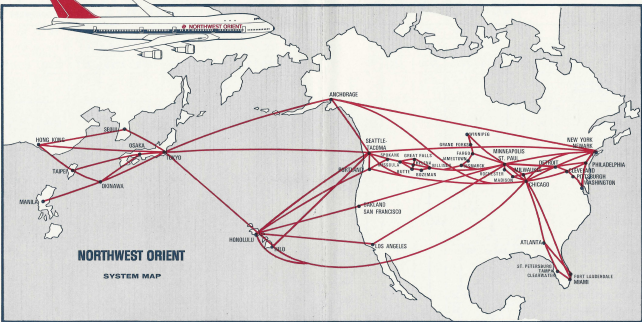

GENERAL INFORMATION

AIR SERVICE: Northwest Orient flies to 110 cities in 33 countries, including Alaska, Hawaii, and the West Indies. Our service is available at many of these cities served by NWO.

RESERVATIONS: Reservations for Northwest Orient flights are available at all Northwest Orient offices and at all travel agencies. Reservations for Northwest Orient flights are available at all Northwest Orient offices and at all travel agencies.

AIR TAX SERVICE: This service to all-time points is available at many cities served by NWO.

GENERAL INFORMATION: Northwest Orient flights are available at all Northwest Orient offices and at all travel agencies. Northwest Orient flights are available at all Northwest Orient offices and at all travel agencies.

CHECK-IN TIME: Passengers are requested to check in at least 45 minutes before departure for international flights. Northwest Orient flights are available at all Northwest Orient offices and at all travel agencies.

CHILDREN'S FARES: Children under 12 years of age are eligible for children's fares. Northwest Orient flights are available at all Northwest Orient offices and at all travel agencies.

EXPLANATION OF REFERENCES

TICKET OFFICES • RESERVATIONS • GROUND SERVICES