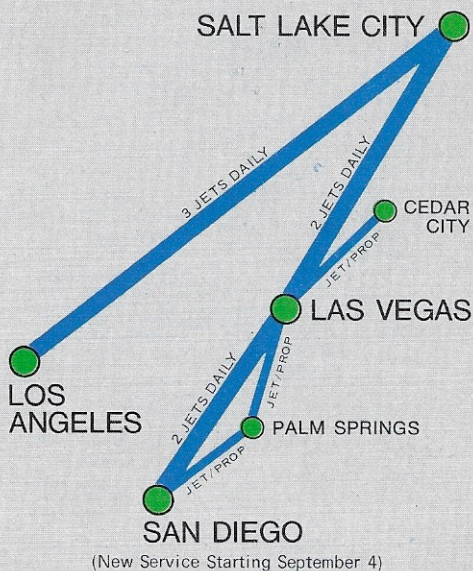

Now there's a new way to fly!

AIR WEST

SAN FRANCISCO INTERNATIONAL AIRPORT
SAN FRANCISCO, CALIFORNIA 94128