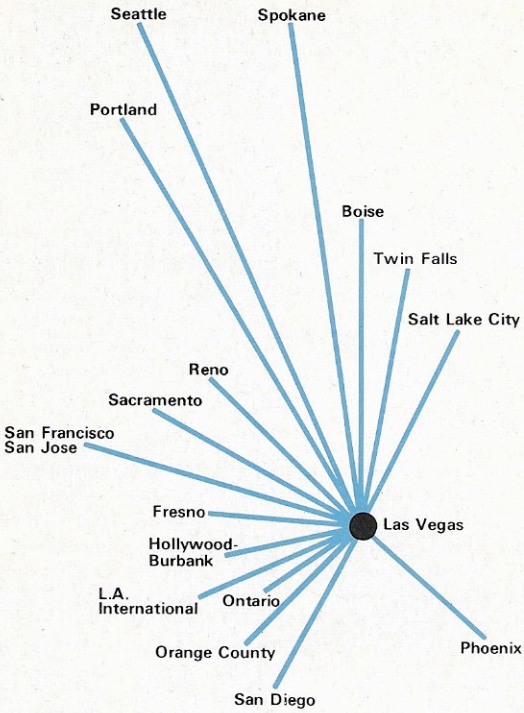

46 AIR WEST JETS A DAY.

(All are either nonstop or thru service)

AIR WEST

SAN FRANCISCO INTERNATIONAL AIRPORT
SAN FRANCISCO, CALIFORNIA 94128

Address Correction Requested.
Forwarding and Return Postage Guaranteed.