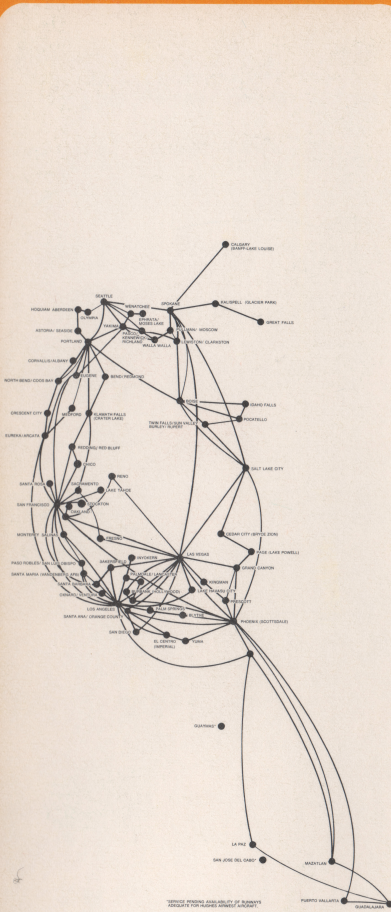

FREQUENCY LEAVE ARRIVE FLIGHT STOPS or VIA MEALS

PUERTO VALLARTA FROM:

Reservations 2-04-22
City Ticket Office Address-Calle Independencia No 5

LAS VEGAS	TuWeSa	9 25a	2 05p	941/3	Phoenix	☛
PHOENIX	TuWeSa	10 55a	2 05p	3	NON-STOP	☛
RENO	TuWeSa	6 05a	2 05p	341/3	San Jose	✕
SACRAMENTO	TuWeSa	7 25a	2 05p	3	Three-Stop	✕
SALT LAKE CITY	TuWeSa	7 00a	2 05p	283/3	Phoenix	✕
SAN FRANCISCO	TuWeSa	8 20a	2 05p	3	Two-Stop	✕
SAN JOSE	TuWeSa	8 55a	2 05p	3	One-Stop	✕
SANTA ANA	TuWeSa	7 40a	2 05p	780/3	Phoenix	☛
TUCSON	TuWeSa	6 05a	2 05p	283/3	Phoenix	☛

Air transportation to and from Cabo San Lucas is available on Servicios Aéreos for all flights serving La Paz.

Flight schedule reference code

DAYS
Mo-Monday
Tu-Tuesday
We-Wednesday
Th-Thursday
Fr-Friday
Sa-Saturday
Su-Sunday

OTHER
Ex-Except
a-AM
p-PM

MEAL SERVICE

- ☛ Hot Meal appropriate time of day
- ☛ Dinner Snack
- ☛ Light Snack with Wine and Cheese
- ☛ Continental Breakfast
- ☛ California Wine Taster
- ☛ Cheese 'n Fruit
- ☛ Complimentary Champagne

AIRCRAFT

Douglas DC-9

Mexico Schedule

effective April 29, 1973

FREQUENCY LEAVE ARRIVE FLIGHT STOPS or VIA MEALS

GUADALAJARA TO:

Reservations 15-30-90
City Ticket Office Address-Av. Vallarta No. 1526

LAS VEGAS	Sa	2 45p	6 43p	4	Two-Stop	✕
		2 45p	6 53p	4/958	Phoenix	☛
LOS ANGELES		3 50p	7 53p	2	Two-Stop	✕
MONTEREY	ExSa	3 50p	10 06p	2/737	Los Angeles	✕
RENO	ExSa	2 45p	8 18p	4/958	Phoenix	☛
SACRAMENTO	ExSa	2 45p	8 57p	4	Four-Stop	✕
SALT LAKE CITY	ExSa	2 45p	9 34p	4/860	Phoenix	☛
SAN FRANCISCO	ExSa	2 45p	8 05p	4	Three-Stop	✕
	Sa	2 45p	8 45p	4	Four-Stop	☛
SAN JOSE	ExSa	2 45p	7 30p	4	Two-Stop	✕
	Sa	2 45p	8 11p	4	Three-Stop	☛
SANTA ANA	ExSa	3 50p	8 50p	2/989	Tucson	☛
TUCSON		3 50p	5 50p	2	One-Stop	☛

GUADALAJARA FROM:

LAS VEGAS		9 25a	3 05p	941/3	Phoenix	☛
LOS ANGELES		8 20a	2 00p	1	Two-Stop	✕
MONTEREY	ExSu	7 00a	2 00p	1	Three-Stop	✕
ONTARIO, Calif.	ExSaSu	7 35a	2 00p	884/1	Tucson	☛
PALM SPRINGS	ExSu	7 00a	2 00p	681/1	Los Angeles	✕