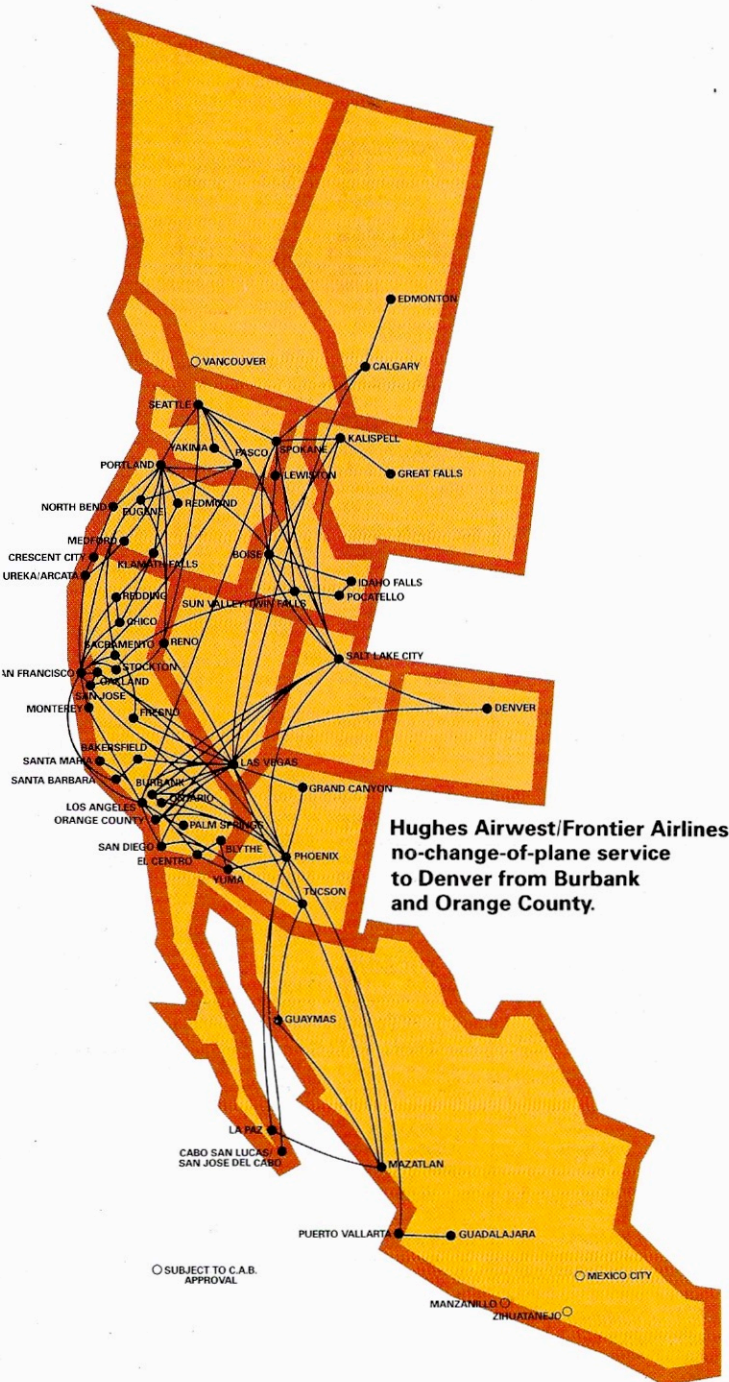

Flight schedule reference codes

Days	Other	Meal Service	
Mo-Monday	Ex-Except	B Breakfast	S Snack
Tu-Tuesday	a-AM	D Dinner	W Wine Taster
We-Wednesday	p-PM	L Lunch	
Th-Thursday			

Hughes Airwest/Frontier Airlines NO-CHANGE-OF-PLANE SERVICE

→ Fares: Lowest fare is not applicable to this flight. Please consult a Hughes Airwest agent.

Other Airline Codes: CZ-Cascade Airways; DP-Cochise Airways; FL-Frontier Airlines; GW-Golden West Airlines; JT-Air Oregon; QG-Sky West

Responsibilities For Departures, Arrivals, Connections and Cancellations

Hughes Airwest will not be responsible for damages resulting from failure to depart or arrive at times stated in the timetable, nor for errors herein, nor for failure to make connections with planes of other airlines or of this company, nor for cancellations beyond our control when such action is deemed advisable. Schedules and fares are subject to change without notice.

Information regarding Commuter Carrier flight service is provided solely as a courtesy to Hughes Airwest passengers.