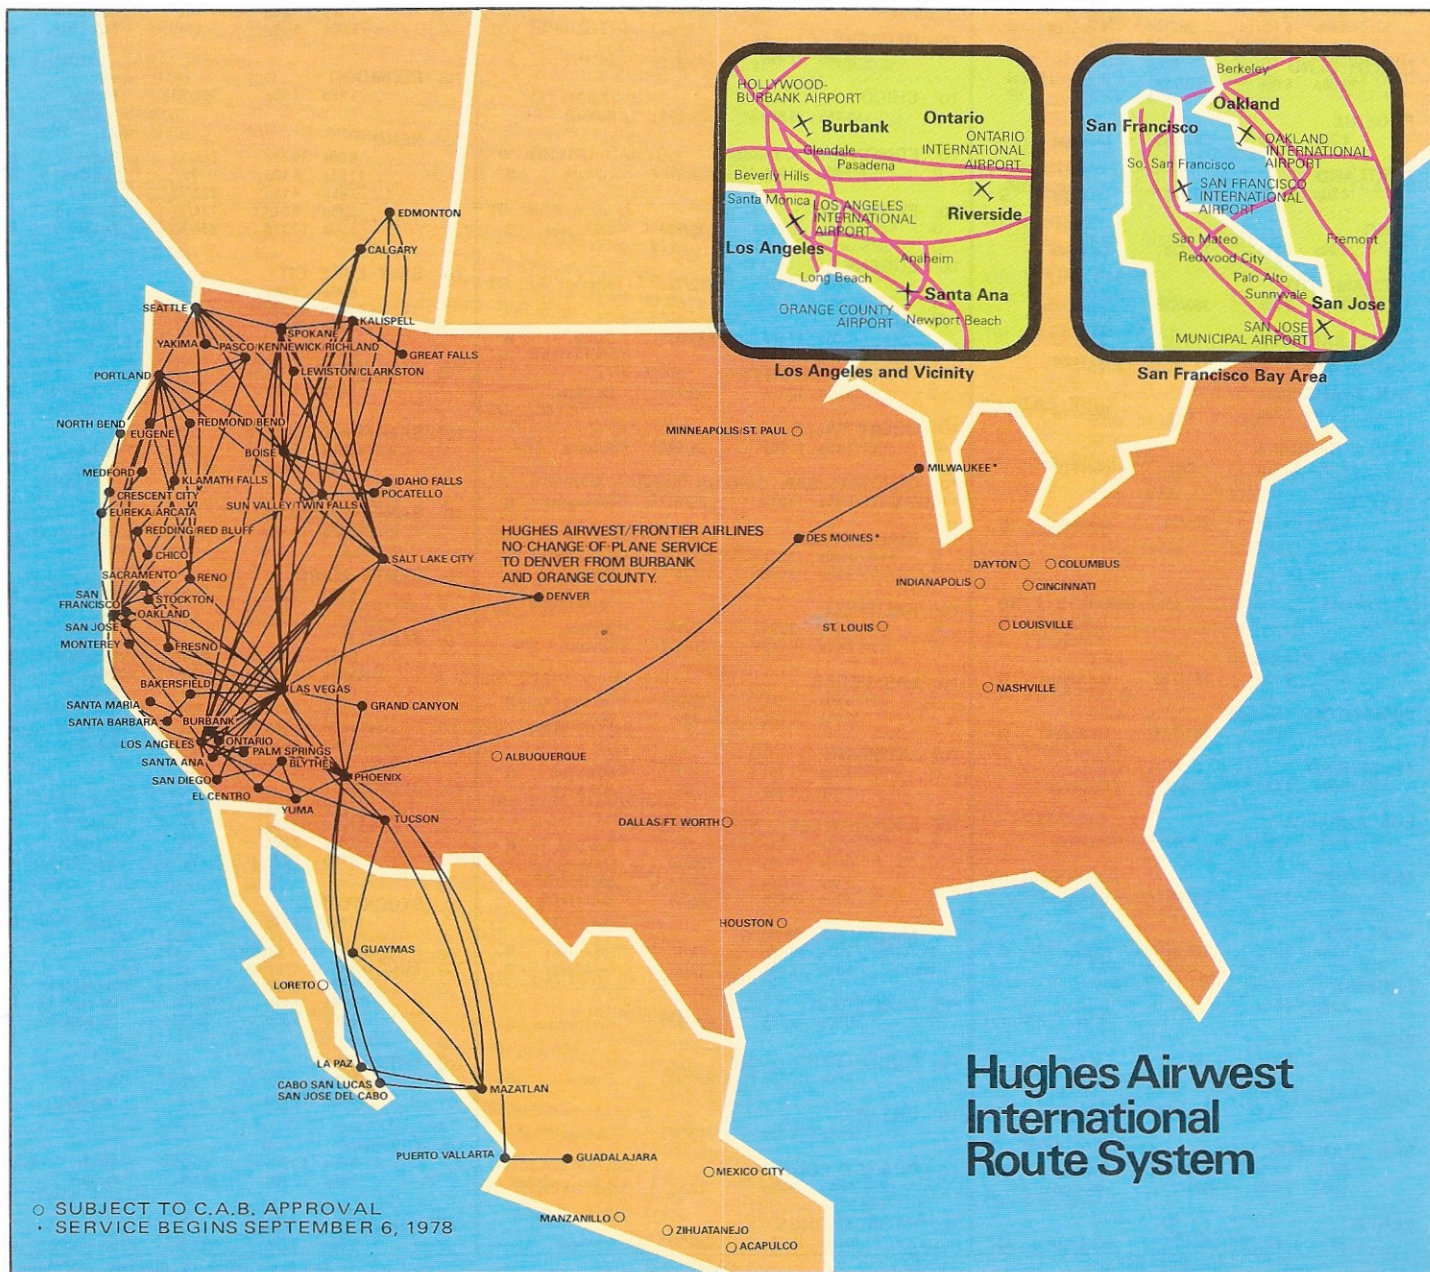

New with this schedule:

Expanded service in the Pacific Northwest

2 daily nonstops: Seattle-Boise

3 daily nonstops: Portland-Boise

2 daily nonstops: Portland-Salt Lake

New nonstops: Los Angeles-Canada*

Daily nonstop: Los Angeles-Calgary

Daily nonstop: Los Angeles-Edmonton

*Actual start date pending government approval.