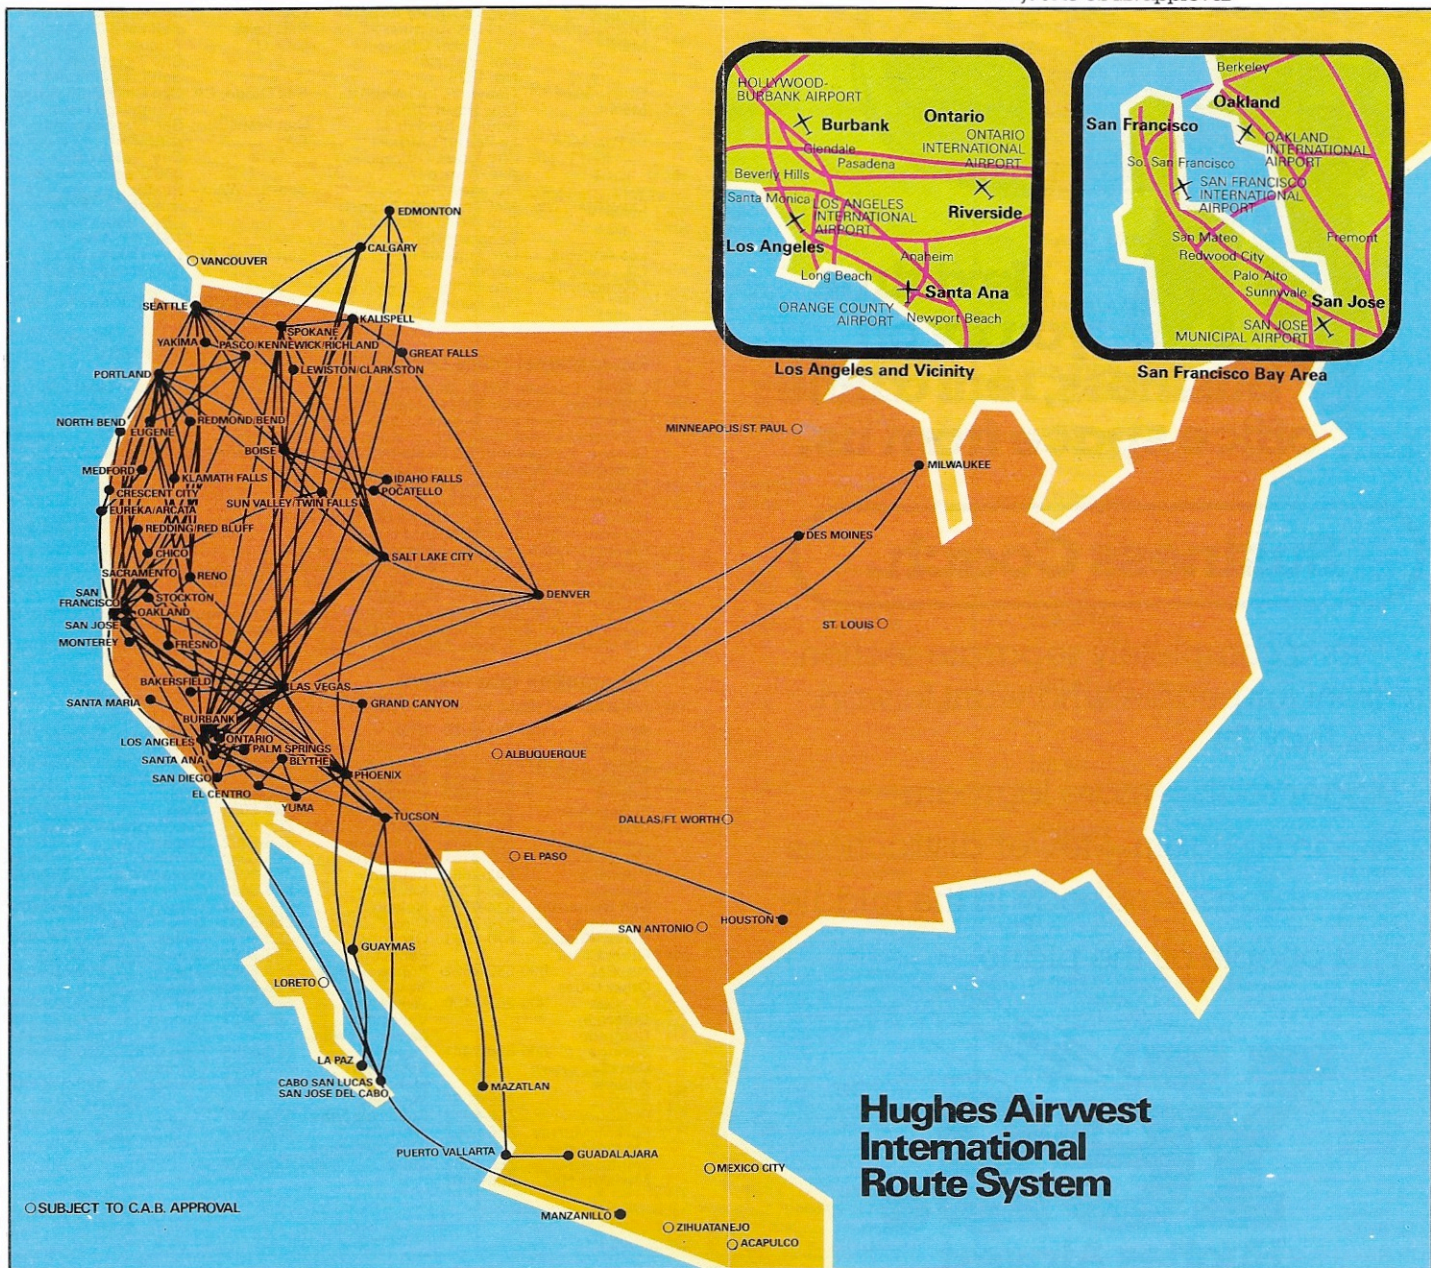

Hughes Airwest

International and Domestic Flights

December 15, 1978

New routes with this schedule.

Daily nonstops:
 Houston(Hobby)-Tucson
 Denver-Great Falls
 Denver-Idaho Falls
 Denver-Pocatello

Daily onestops:
 Houston(Hobby)-Las Vegas
 Houston(Hobby)-Orange County
 Denver-Kalispell

**Special 1/2 price coach fares
 introducing these new routes.**
 Fly roundtrip between
 December 15, 1978 and March 14, 1979*

*Subject to C.A.B. approval

○ SUBJECT TO C.A.B. APPROVAL

**Hughes Airwest
 International
 Route System**