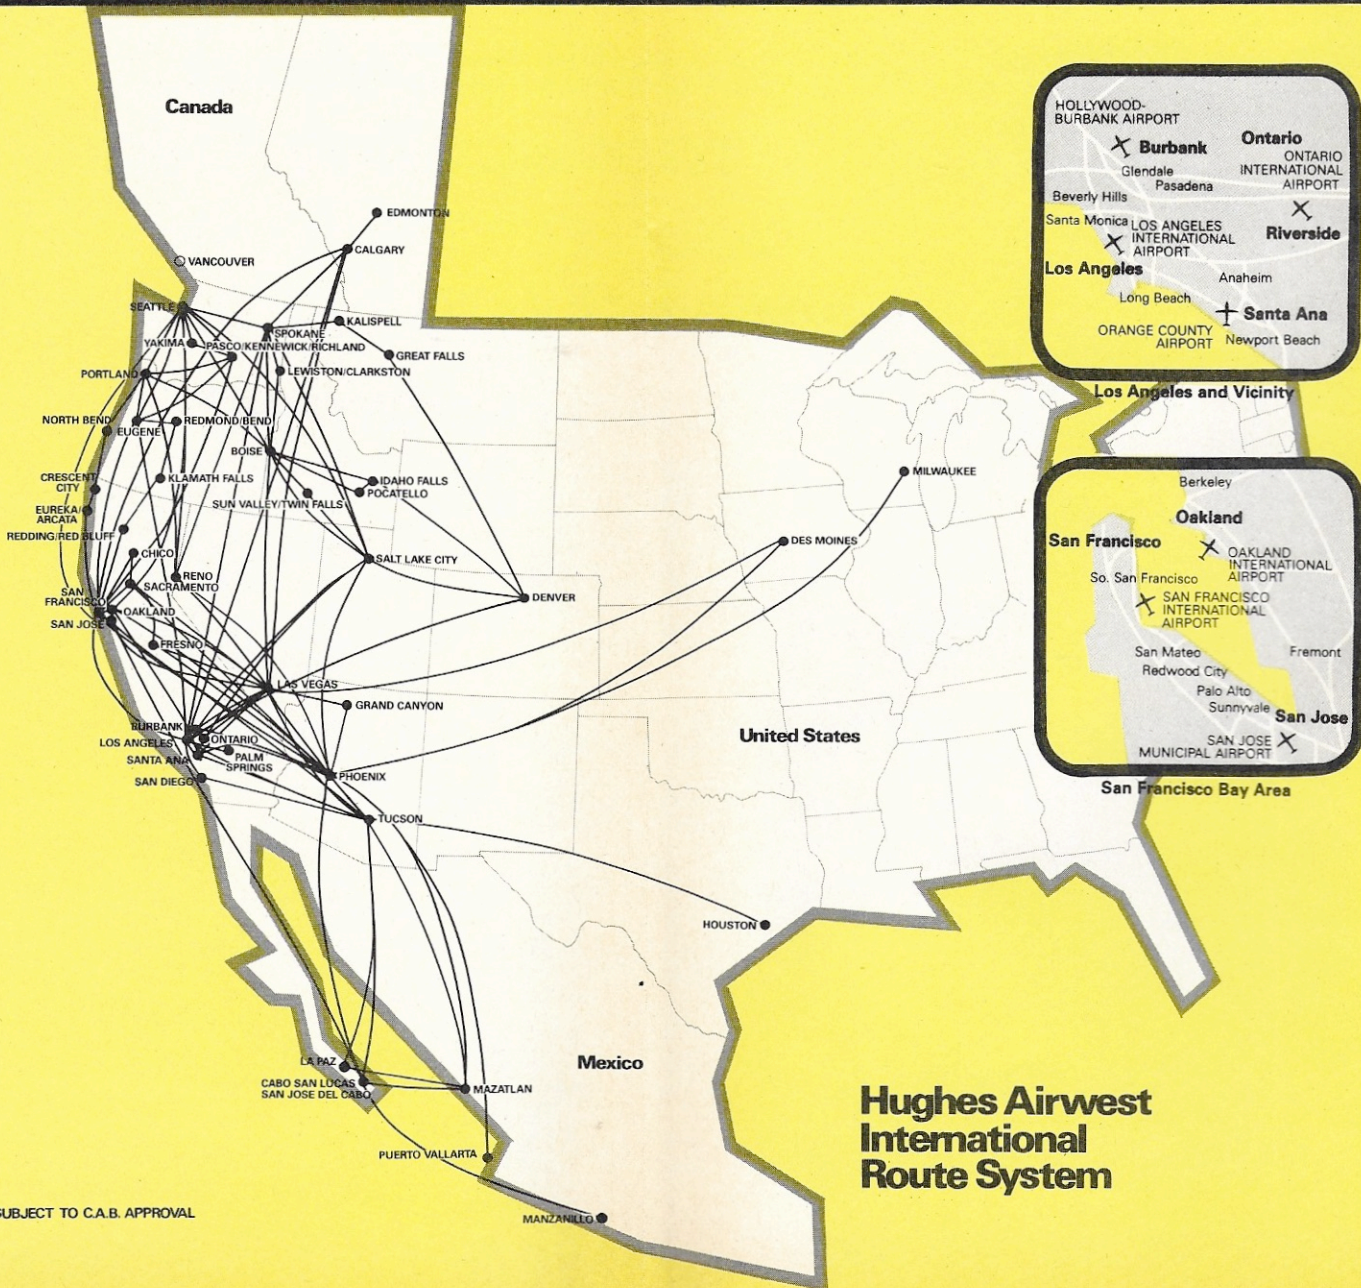

New Services-Special Discounts.

50% Off (Roundtrip Coach) Seattle-San Francisco Bay Area

3 NONSTOPS SEATTLE-OAKLAND (50% Off through May 15)

3 NONSTOPS SEATTLE-SAN JOSE (50% Off through May 15)

Denver-Pacific Northwest

2 FLIGHTS DENVER-SEATTLE (50% Off through June 30)

2 FLIGHTS DENVER-BOISE (50% Off through June 30)

1 FLIGHT DENVER-SPOKANE (50% Off through June 30)

30% Off Coach-No Restrictions

3 FLIGHTS BURBANK-DENVER

3 NONSTOPS BURBANK-SALT LAKE

3 NONSTOPS BURBANK-PHOENIX

5 NONSTOPS DENVER-SALT LAKE

2 NONSTOPS OAKLAND-PHOENIX

1 NONSTOP OAKLAND-LAS VEGAS

1 NONSTOP SAN JOSE-LAS VEGAS

Your favorite word to your favorite places.

City	Location
Anaheim, CA	Disneyland Hotel
Cabo San Lucas, MEX	Hyatt Cabo Bello Hotel
Calgary, CAN	534A 8th Avenue S.W.
Edmonton, CAN	10024 Jasper Avenue
La Paz, MEX	Avenue Alvero, Obregon 200
Las Vegas, NEV	Sahara Hotel
Mazatlan, MEX	Hotel de Cima
Puerto Vallarta, MEX	Morelos 306
Reno, NV	MGM Grand Hotel
Salt Lake City, UT	Salt Lake Hilton
San Francisco, CA	236 Stockton Street
Seattle, WA	1301 4th Avenue
Sun Valley, ID	Sun Valley Lodge