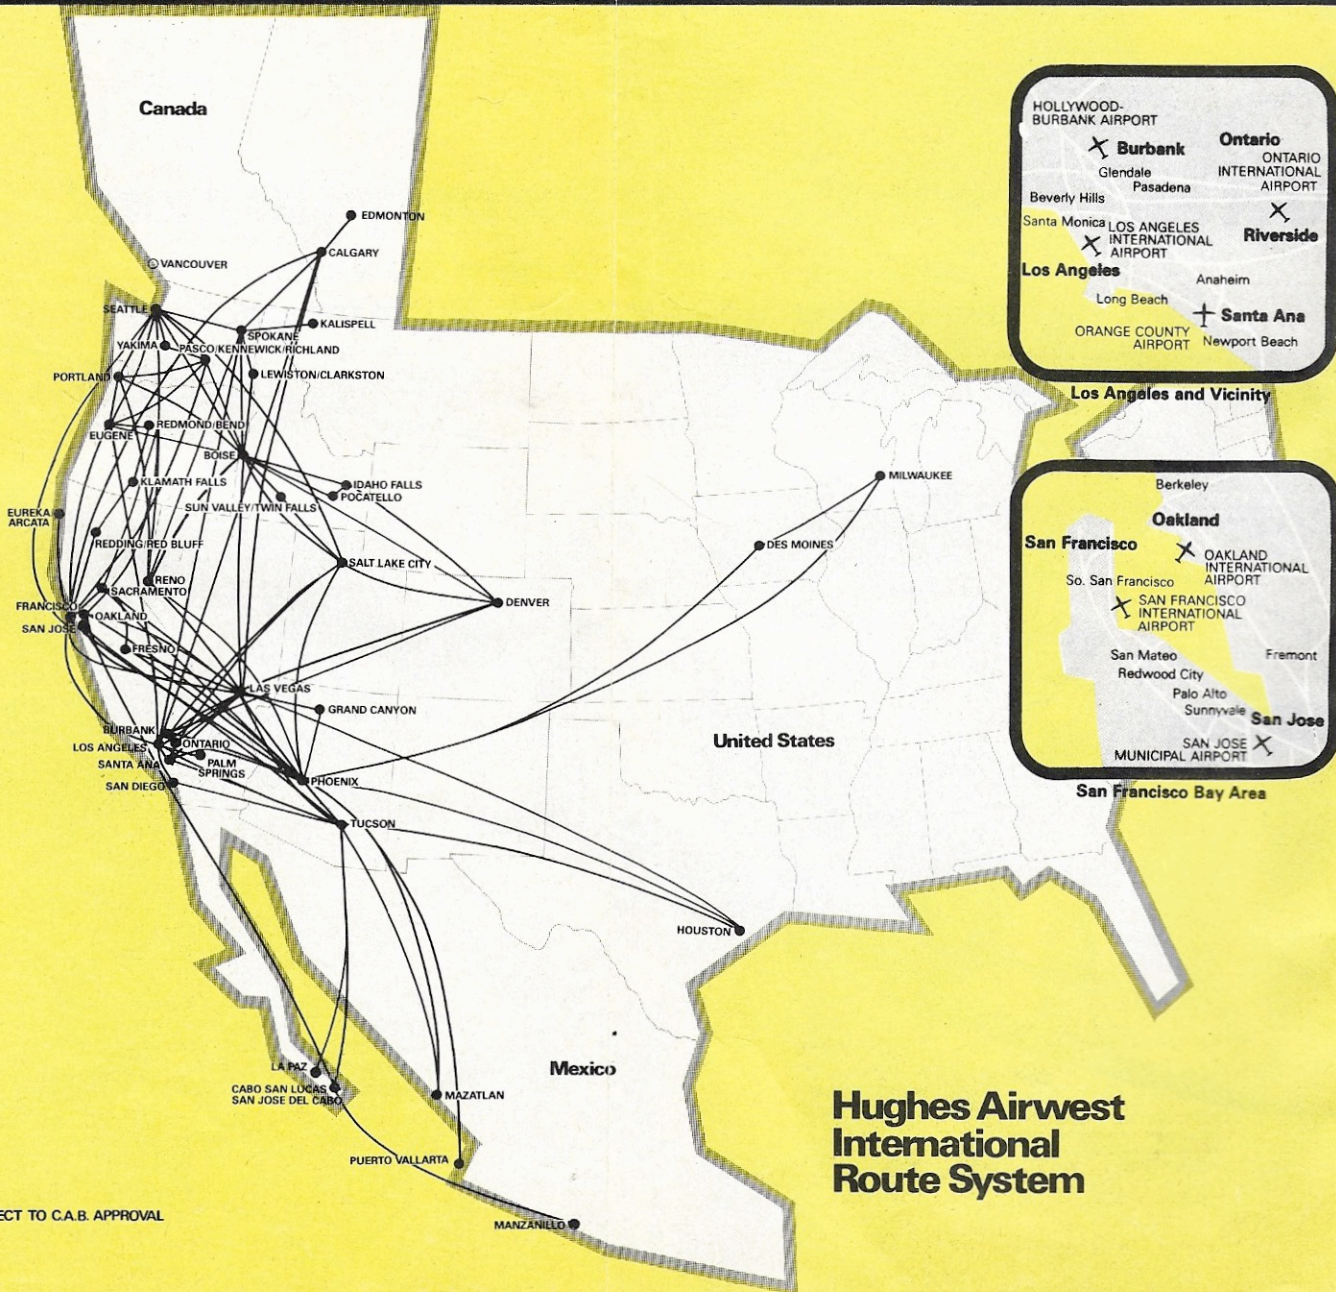

Hughes Airwest

October 28, 1979 System Timetable

**New
Nonstop Service**

Denver-Las Vegas

Yes.

Get an office in the sky. For only \$10 more.*

**Business Coach® on Hughes Airwest.
Room to work. Room to think. Room to stretch.**

FIRST OFF THE PLANE.
In Business Coach, you're always first off. So you can get down to business faster.

Only Hughes Airwest offers Business Coach. Compare it with anyone else's First Class service and price. We think our low \$10 surcharge makes Business Coach a travel bargain you'll want to say Yes to. Business Coach. It's just good business sense.

*Business Coach costs only \$10 more than the regular undiscounted one-way coach fare. The \$10 surcharge is good everywhere we fly in the U.S.

Yes.
Hughes Airwest

Your favorite word to your favorite places.

Yes.
Hughes Airwest

©SUBJECT TO C.A.B. APPROVAL

Ticket Offices

Hughes Airwest has ticket offices at all airport locations we serve. We also have ticketing facilities at the following city locations.

City	Location
Anaheim, CA	Disneyland Hotel
Cabo San Lucas, MEX	Hacienda Hotel
Calgary, CAN	534A 8th Avenue S.W.
Edmonton, CAN	10024 Jasper Avenue
La Paz, MEX	Avenue Alvero, Obregon 200
Las Vegas, NEV	Sahara Hotel
Mazatlan, MEX	Hotel de Cima
Puerto Vallarta, MEX	Morelos 306
Reno, NV	MGM Grand Hotel
Salt Lake City, UT	Salt Lake Hilton
San Francisco, CA	236 Stockton Street
Seattle, WA	1301 4th Avenue
Sun Valley, ID	Sun Valley Lodge