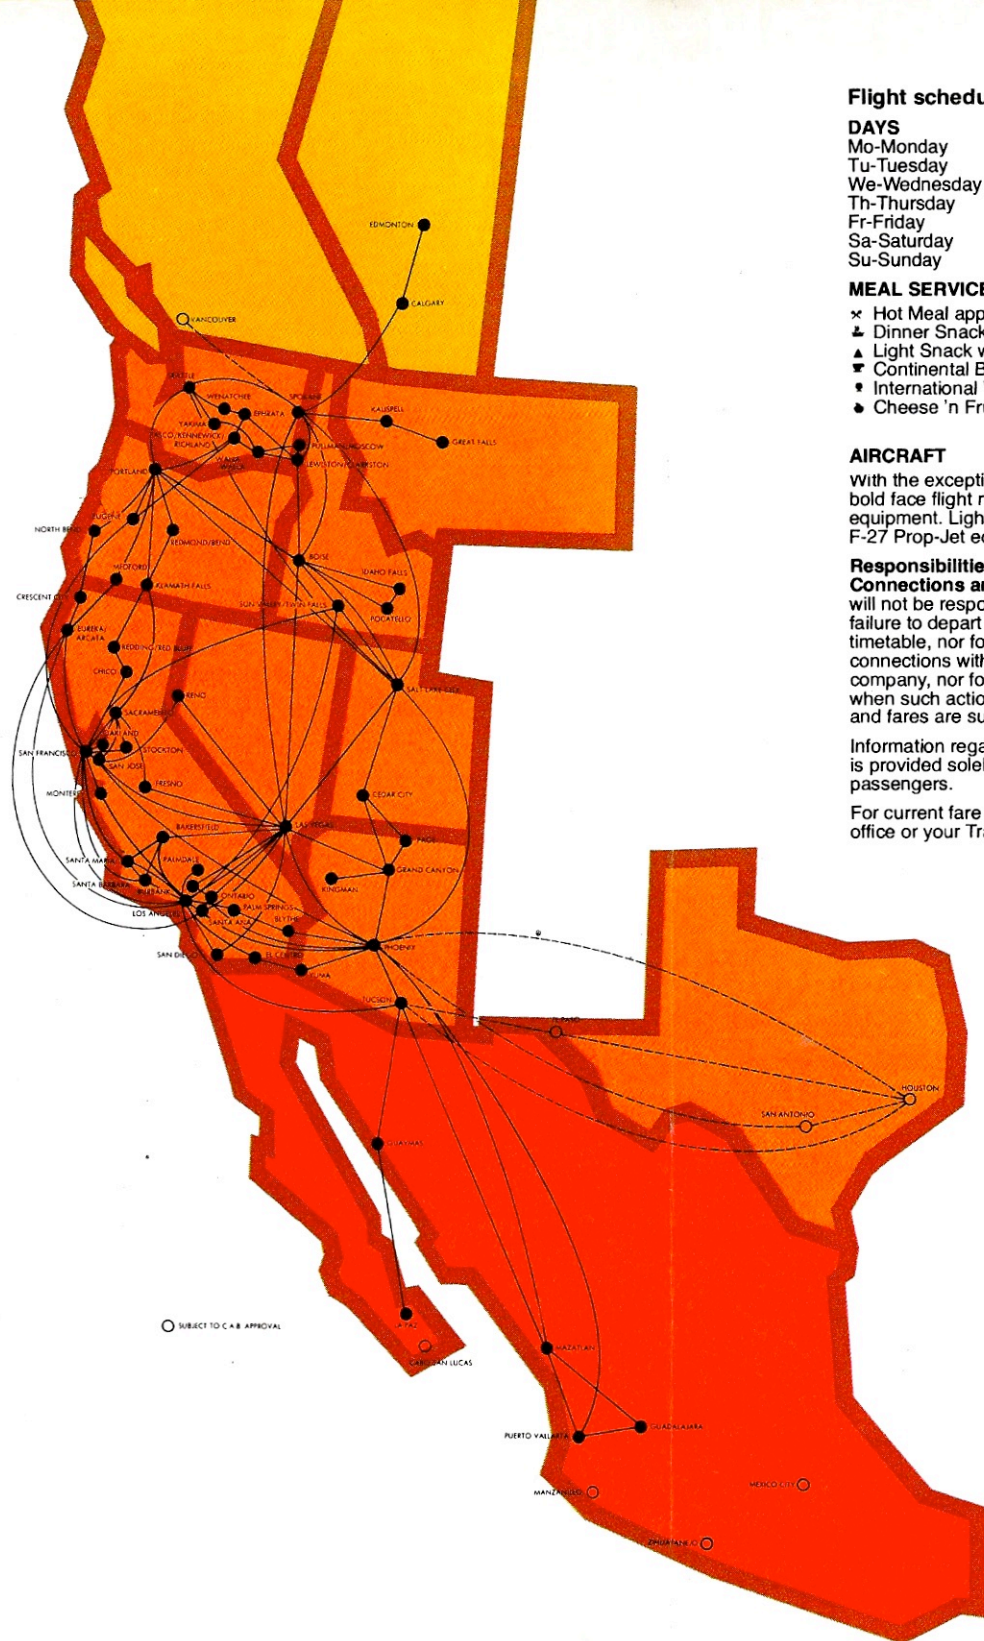

Flight schedule reference codes

DAYS	OTHER
Mo-Monday	Ex-Except
Tu-Tuesday	a-AM
We-Wednesday	p-PM
Th-Thursday	
Fr-Friday	
Sa-Saturday	
Su-Sunday	

MEAL SERVICE

- × Hot Meal appropriate to time of day
- △ Dinner Snack
- ▲ Light Snack with Wine
- ▼ Continental Breakfast
- International Wine Taster
- Cheese 'n Fruit

AIRCRAFT

With the exception of Commuter Carrier flights, all bold face flight numbers indicate Douglas DC-9 Jet equipment. Light face flight numbers indicate Fairchild F-27 Prop-Jet equipment.

Responsibilities For Departures, Arrivals, Connections and Cancellations — Hughes Airwest will not be responsible for damages resulting from failure to depart or arrive at times stated in the timetable, nor for errors herein, nor for failure to make connections with planes of other airlines or of this company, nor for cancellations beyond our control when such action is deemed advisable. Schedules and fares are subject to change without notice.

Information regarding Commuter Carrier flight service is provided solely as a courtesy to Hughes Airwest passengers.

For current fare information consult a Hughes Airwest office or your Travel Agent.

○ SUBJECT TO C.A.B. APPROVAL