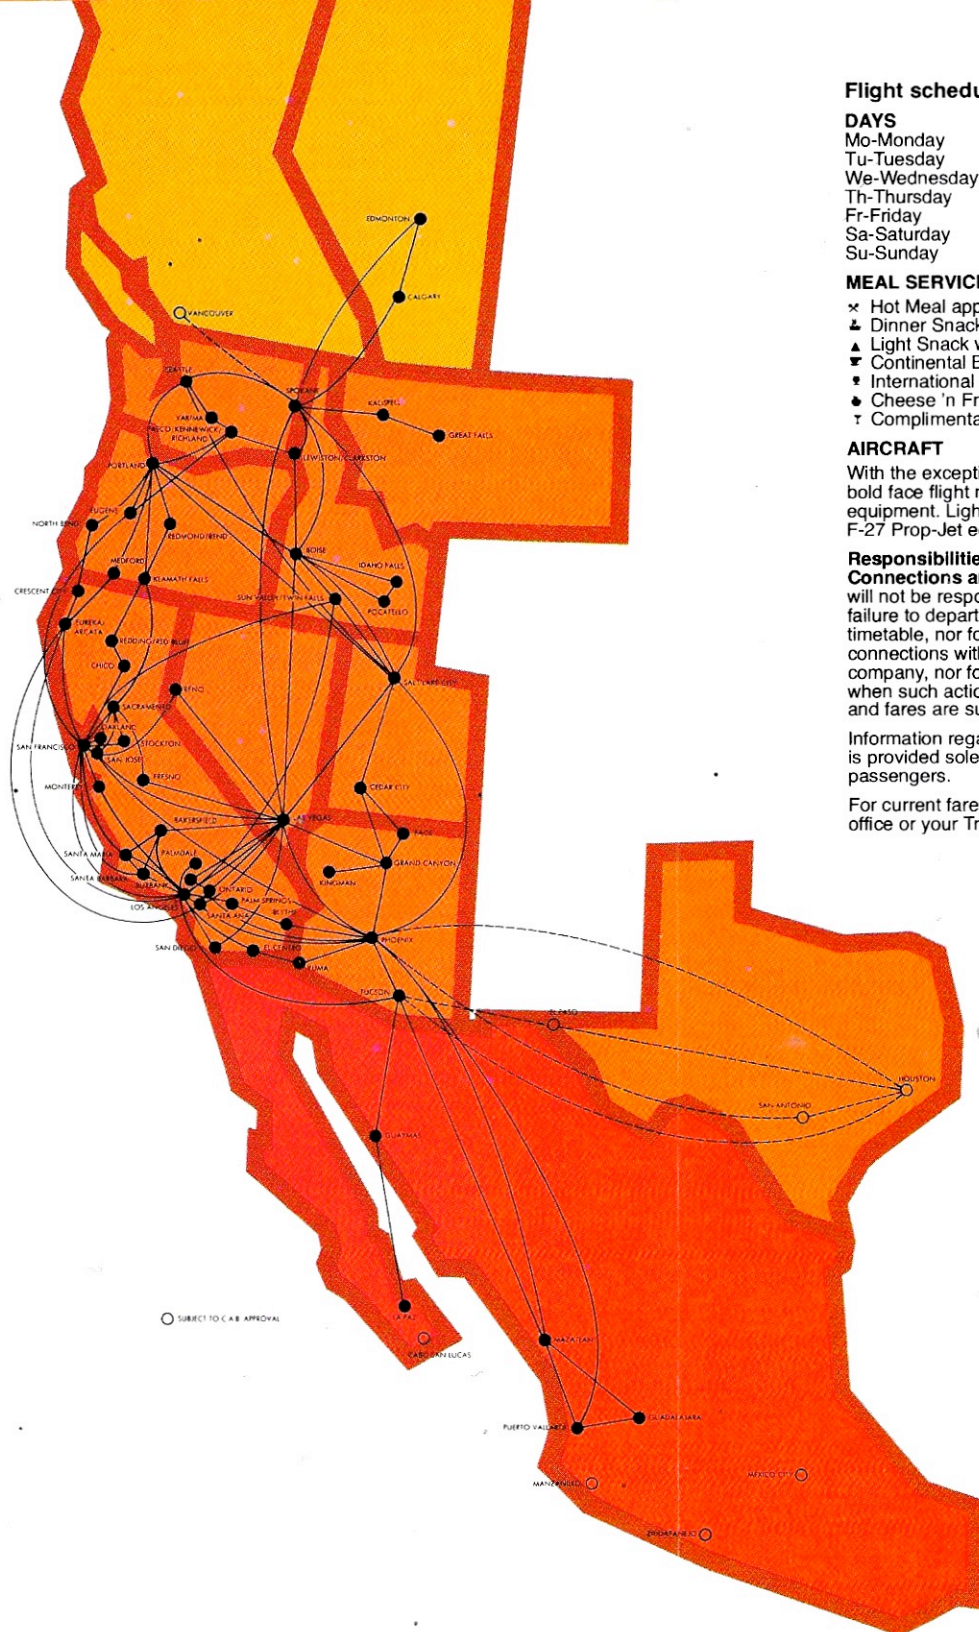

Flight schedule reference codes

DAYS

Mo-Monday
Tu-Tuesday
We-Wednesday
Th-Thursday
Fr-Friday
Sa-Saturday
Su-Sunday

OTHER

Ex-Except
a-AM
p-PM

MEAL SERVICE

× Hot Meal appropriate to time of day
▲ Dinner Snack
▲ Light Snack with Wine
☐ Continental Breakfast
☐ International Wine Taster
● Cheese 'n Fruit
☐ Complimentary Champagne

AIRCRAFT

With the exception of Commuter Carrier flights, all bold face flight numbers indicate Douglas DC-9 Jet equipment. Light face flight numbers indicate Fairchild F-27 Prop-Jet equipment.

Responsibilities For Departures, Arrivals, Connections and Cancellations — Hughes Airwest will not be responsible for damages resulting from failure to depart or arrive at times stated in the timetable, nor for errors herein, nor for failure to make connections with planes of other airlines or of this company, nor for cancellations beyond our control when such action is deemed advisable. Schedules and fares are subject to change without notice.

Information regarding Commuter Carrier flight service is provided solely as a courtesy to Hughes Airwest passengers.

For current fare information consult a Hughes Airwest office or your Travel Agent.

LOCAL TIMES

On Sunday, April 27, 1975 our cities in Canada will return to Daylight Time.

Therefore, effective April 27, 1975 all local CALGARY and EDMONTON arrival and departure times will be one hour later than shown in this publication.

Also, at press time, the State of Idaho was considering legislation that would return the entire state to Daylight Time effective February 23, 1975. In the event the entire state does return to Daylight Time, please be advised that all local arrival and departure times for BOISE, IDAHO FALLS, POCAHELLO and TWIN FALLS will be one hour later than published.