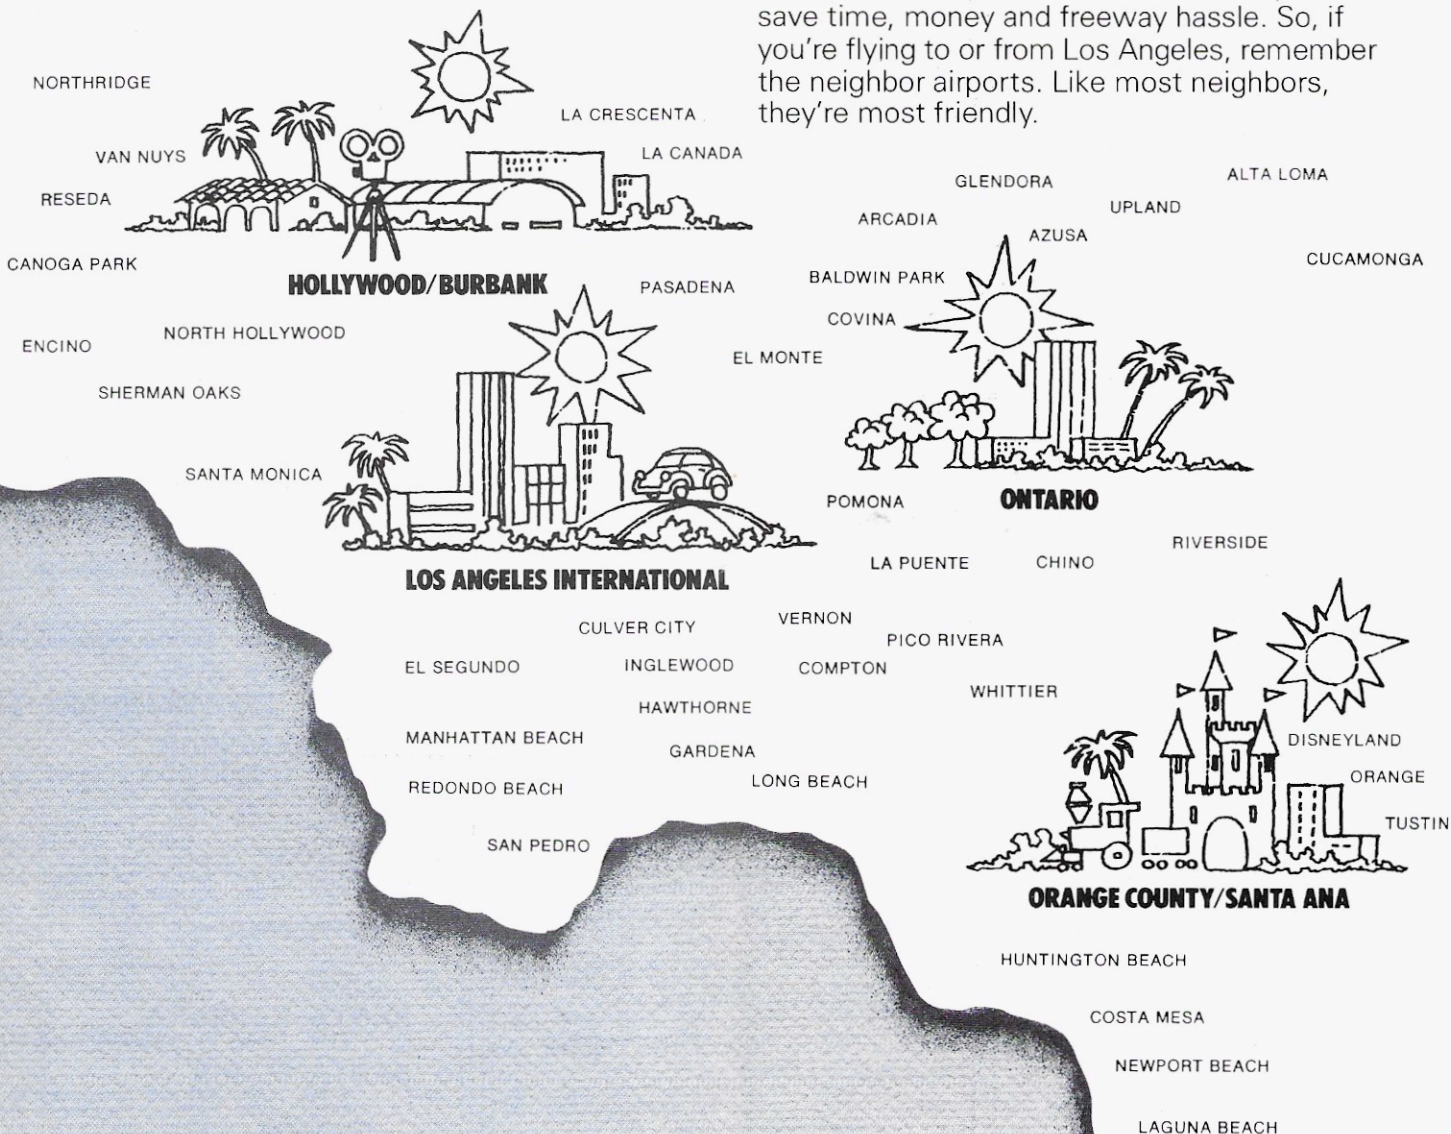

Maybe the best place to land in Los Angeles isn't Los Angeles.

Hughes Airwest lands a lot of flights at L.A. International. But Hughes Airwest, and only Hughes Airwest, also serves the three other major airports in the L.A. Area: Hollywood/Burbank, Ontario, and Orange County/Santa Ana. Pick the one most convenient for you to save time, money and freeway hassle. So, if you're flying to or from Los Angeles, remember the neighbor airports. Like most neighbors, they're most friendly.