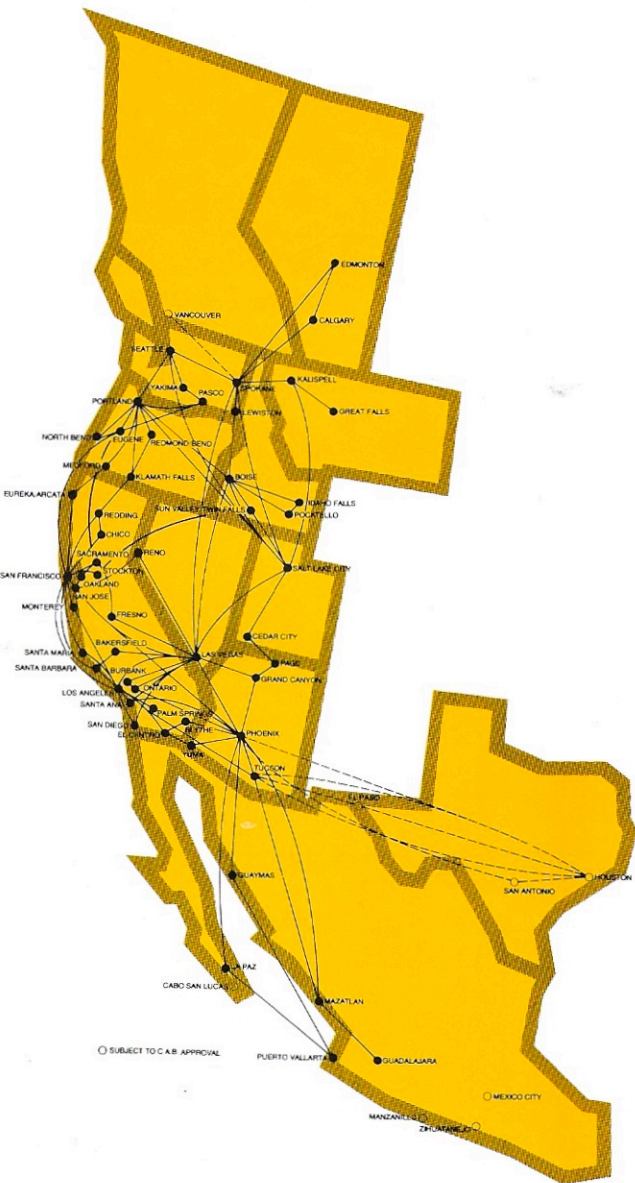

International Sales Offices

Calgary, Canada, 26, 301-8th Ave. S.W.	(403) 265-1626
Edmonton, Canada, 10024 Jasper Ave	(430) 423-2423
Guadalajara, Mexico, Avenue Vallarta, No. 1526	30-02-60
Honolulu, Hawaii, 225 S. Queen St., Suite 27-G	(808) 521-2157
Mexico City, Mexico, Paseo de la Reforma 155	(905) 535-0170
New York, New York, 250 Park Avenue, Room 624	(212) 682-2451
San Jose, Costa Rica, P.O. Box 4527	22-30-52
Sydney, 2000 Australia, Suite 3420, Australia Square	241-2397
Tokyo, Japan, Room 209, Kokusai Bldg, 1-1, Marunouchi 3-chrome, Chiyoda-ku Tokyo 100, Japan	03-213-1021

Ticket Offices

City	Location	City	Location
Anaheim, CA	Disneyland Hotel	Monterey, CA	Monterey Peninsula Airport
Arcata, CA	Eureka-Arcata Airport	Oakland, CA	Metropolitan Oakland Int'l Airport
Boise, ID	Boise Air Terminal	Ontario, CA	Ontario Int'l Airport
Burbank, CA	Hollywood-Burbank Airport	Phoenix, AZ	Sky Harbor Int'l Airport
Calgary, CAN	Calgary Int'l Airport	Portland, OR	Portland Int'l Airport
Edmonton, CAN	Edmonton Int'l Airport City Ticket Office:	Pasco, WA	Tri Cities Airport
Eugene, OR	10024 Jasper Ave.	Puerto Vallarta, MX	Puerto Vallarta Airport City Ticket Office: Calle Independencia No.
Eureka, CA	Mahlon Sweet Field Eureka-Arcata Airport	Reno, NV	Reno Municipal Airport
Guadalajara, MX	Int'l Las Animas City Ticket Office: Ave. Vallarta No. 1526	Sacramento, CA	Sacramento Metropolitan Airport
Guaymas, MX	Guaymas Int'l Airport City Ticket Office: Aguiles Serdan 32	Salt Lake City, UT	Salt Lake City Int'l Airport City Ticket Office: Salt Lake Hilton
La Paz, MX	La Paz Int'l Airport City Ticket Office: Ave. Alvero Obregon 200	San Diego, CA	San Diego Int'l Airport (Lindbergh Field)
Las Vegas, NV	McCarran Int'l Airport City Ticket Offices: Sahara Hotel	San Francisco, CA	San Francisco Int'l Airport City Ticket Office: 236 Stockton Street
Los Angeles, CA	Los Angeles Int'l Airport City Ticket Office: 531 S. Olive	Seattle, WA	Seattle-Tacoma Int'l Airport City Ticket Office: 1305 4th Ave 1301 4th Ave
Lewiston, ID	Lewiston-Nez Perce Co. City Ticket Office:		CABLE ADDRESS: AIR WEST
Mazatlan, MX	Mazatlan Int'l Airport City Ticket Office: Hotel de Cima		

Reservation Information

For cities not listed in schedule pages.

Arizona	800-352-0529	Pincher Creek	ZE6-6082
California		Red Deer	ZE6-6082
Burlingame	574-3121	British Columbia	
Covina	442-7407	Vancouver	689-7501
Glendale	247-8333	Victoria	ZE-9927
Inglewood	670-3951	Idaho	
Lake Tahoe	588-6685	Coeur-D'Alene	ZE-9927
Long Beach	638-4101	Other Idaho Cities	800-426-0207
Palo Alto	592-2664	Montana	
Pomona	986-6724	Columbia Falls	892-4847
Porterville	ENI-1513	Whitefish	862-4833
San Bernardino	824-0121	Other Montana Cities	800-426-0207
San Mateo	574-3121	Nevada	800-227-0222
Santa Monica	781-8600	Oregon	
Other Cities No. Cal.	800-632-4622	Corvallis	753-2611
Other Cities So. Cal.	800-262-1430	Other Oregon Cities	800-426-0207
Canada		Utah	800-227-0222
Alberta		Washington	
Banff	ZE6-6082	Everett	259-6772
Lethbridge	ZE6-6082	Olympia	357-6445
Medicine Hat	ZE6-6082	Walla Walla	529-0780
Olds	ZE6-6082	Other Wash. Cities	800-552-0773

Flight schedule reference codes

Days	Other	Meal Service
Mo-Monday	Ex-Except	✕ Hot Meal appropriate to time of day
Tu-Tuesday	a-AM	☒ Lunch or Dinner Snack
We-Wednesday	p-PM	▲ Snack
Th-Thursday		☒ Continental Breakfast
Fr-Friday		☒ Wine Taster
Sa-Saturday		☒ Cheese 'n Fruit
Su-Sunday		☒ Complimentary Champagne