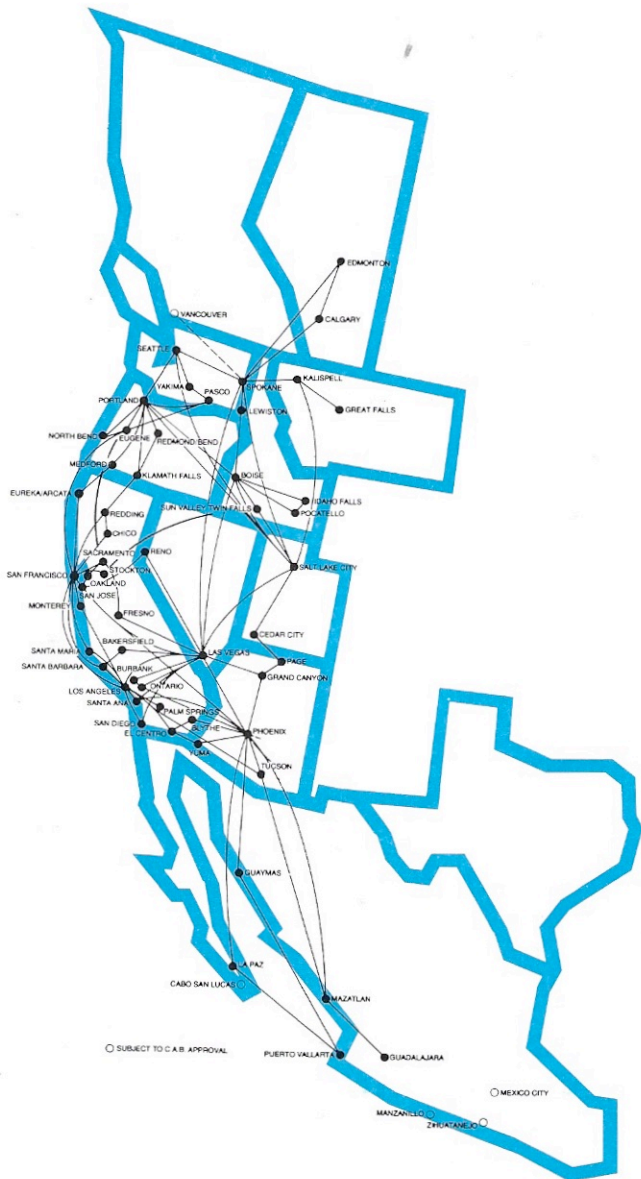

Ticket Offices

City	Location	City	Location
Anaheim, CA	Disneyland Hotel	Monterey, CA	Monterey Peninsula Airport
Arcata, CA	Eureka-Arcata Airport	Oakland, CA	Metropolitan Oakland Int'l Airport
Boise, ID	Boise Air Terminal	Ontario, CA	Ontario Int'l Airport
Burbank, CA	Hollywood-Burbank Airport	Phoenix, AZ	Sky Harbor Int'l Airport
Calgary, CAN	Calgary Int'l Airport	Portland, OR	Portland Int'l Airport
Edmonton, CAN	Edmonton Int'l Airport	Pasco, WA	Tri Cities Airport
	City Ticket Office: 10024 Jasper Ave.	Puerto Vallarta, MX	Puerto Vallarta Airport
Eugene, OR	Mahlon Sweet Field		City Ticket Office: Calle Independencia No.
Eureka, CA	Eureka-Arcata Airport	Reno, NV	Reno Municipal Airport
Guadalajara, MX	Int'l Las Animas	Sacramento, CA	Sacramento Metropolitan Airport
	City Ticket Office: Ave. Vallarta No. 1526	Salt Lake City, UT	Salt Lake City Int'l Airport
Guaymas, MX	Guaymas Int'l Airport		City Ticket Office: Salt Lake Hilton
	City Ticket Office: Aguiles Serdan 32	San Diego, CA	San Diego Int'l Airport (Lindbergh Field)
La Paz, MX	La Paz Int'l Airport	San Francisco, CA	San Francisco Int'l Airport
	City Ticket Office: Ave. Alvero Obregon 200		City Ticket Office: 236 Stockton Street
Las Vegas, NV	McCarran Int'l Airport	Seattle, WA	Seattle-Tacoma Int'l Airport
	City Ticket Offices: Sahara Hotel		City Ticket Office: 1301 4th Ave.
Los Angeles, CA	Los Angeles Int'l Airport		CABLE ADDRESS: AIR WEST
	City Ticket Office: 531 S. Olive		
Lewiston, ID	Lewiston-Nez Perce Co.		
Mazatlan, MX	Mazatlan Int'l Airport		
	City Ticket Office: Hotel de Cima		