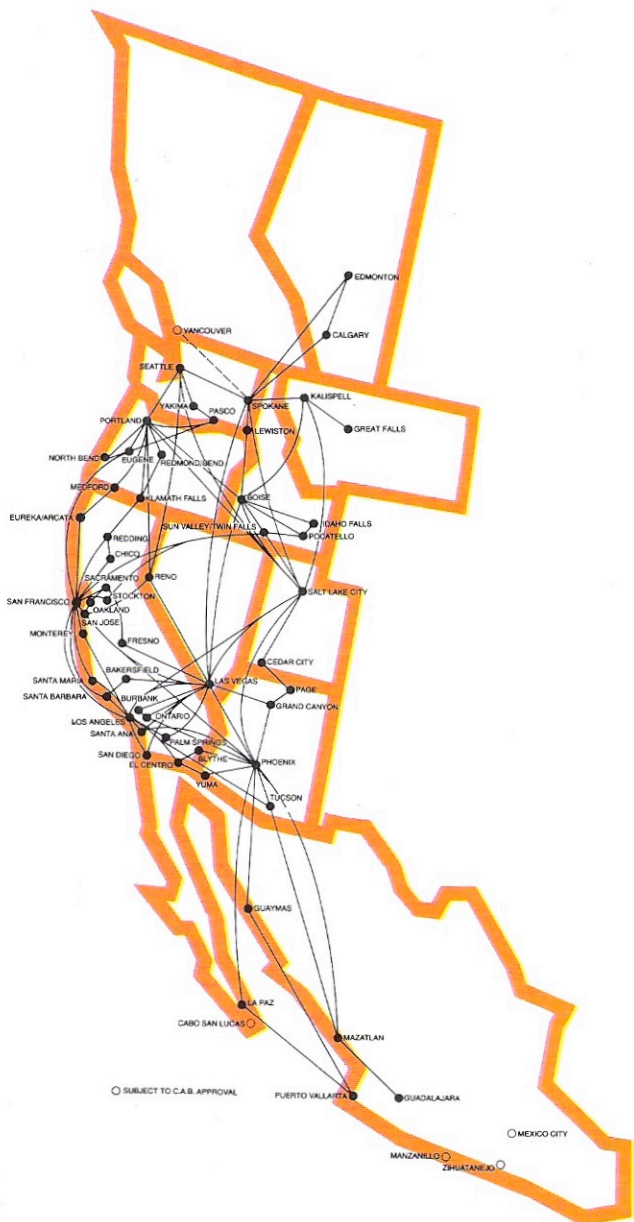

Flight schedule reference codes

Days	Other	Meal Service
Mo-Monday	Ex-Except	B Breakfast
Tu-Tuesday	a-AM	D Dinner
We-Wednesday	p-PM	L Lunch
Th-Thursday		S Snack
Fr-Friday		W Wine Taster
Sa-Saturday		
Su-Sunday		

Commuter Carrier Codes—CZ—Cascade Airways, DP—Cochise Airlines, GW—Golden West Airlines, HG—Harbor Airlines, IK—Eureka Aero Industries, QG—Sky West.

Responsibilities For Departures, Arrivals, Connections and Cancellations—Hughes Airwest will not be responsible for damages resulting from failure to depart or arrive at times stated in the timetable, nor for errors herein, nor for failure to make connections with planes of other airlines or of this company, nor for cancellations beyond our control when such action is deemed advisable. Schedules and fares are subject to change without notice.

Information regarding Commuter Carrier flight service is provided solely as a courtesy to Hughes Airwest passengers.

For current fare information consult a Hughes Airwest office or your Travel Agent.