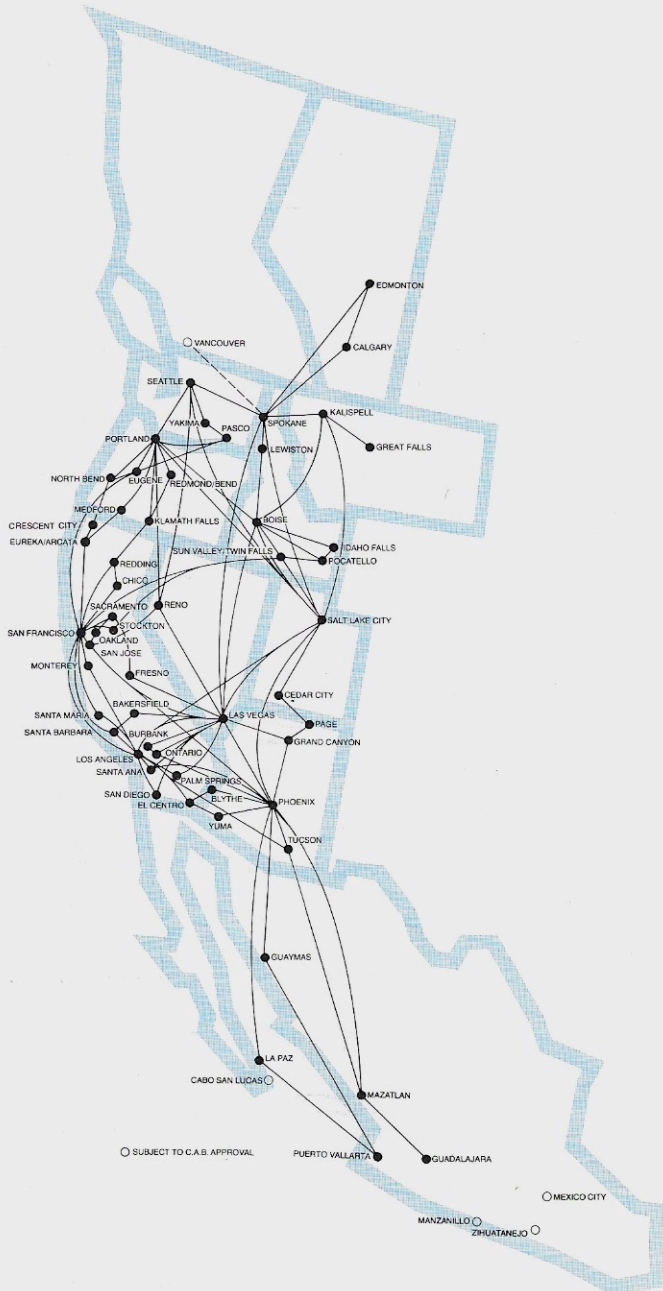

Flight schedule reference codes

Days	Other	Meal Service
Mo-Monday	Ex-Except	B Breakfast
Tu-Tuesday	a-AM	D Dinner
We-Wednesday	p-PM	L Lunch
Th-Thursday		s Snack
Fr-Friday		W Wine Taster
Sa-Saturday		
Su-Sunday		

Commuter Carrier Codes—CZ—Cascade Airways, DP—Cochise Airlines, GW—Golden West Airlines, QG—Sky West.

Responsibilities For Departures, Arrivals, Connections and Cancellations—Hughes Airwest will not be responsible for damages resulting from failure to depart or arrive at times stated in the timetable, nor for errors herein, nor for failure to make connections with planes of other airlines or of this company, nor for cancellations beyond our control when such action is deemed advisable. Schedules and fares are subject to change without notice.

Information regarding Commuter Carrier flight service is provided solely as a courtesy to Hughes Airwest passengers.

For current fare information consult a Hughes Airwest office or your Travel Agent.