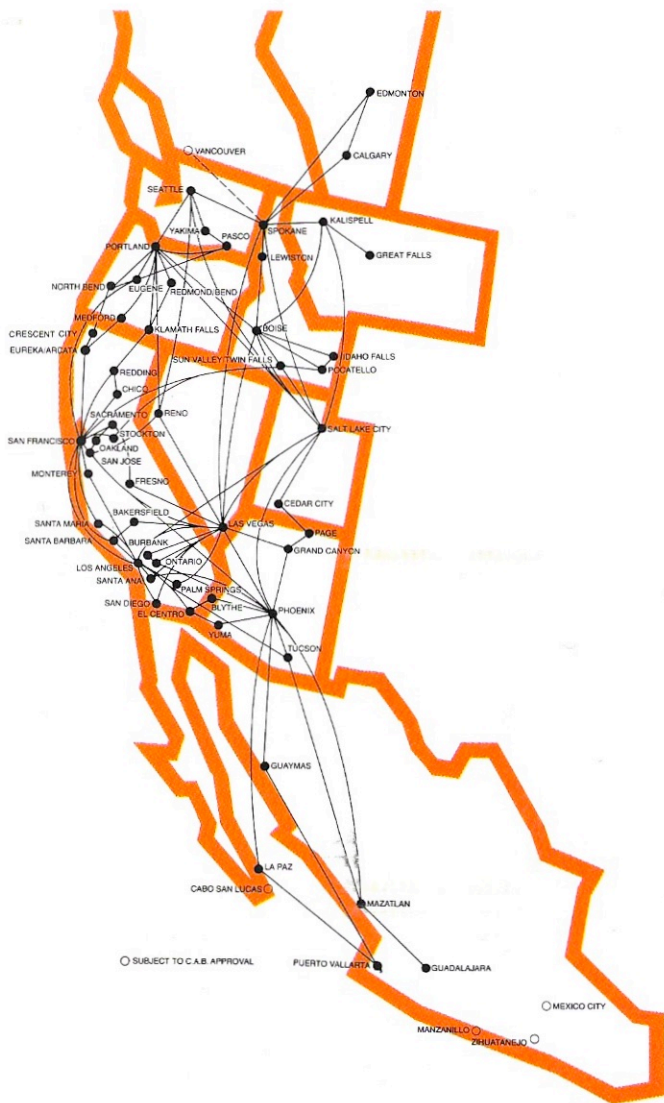

Important Daylight/Standard Time Zone Information:

All cities served by Hughes Airwest, with the exception of all cities in the state of Arizona and all cities in Mexico, change from Daylight to Standard Time Zone on October 31, 1976. Cities in Arizona and Mexico observe Standard Time year-round. Hughes Airwest's next major schedule change will be effective Monday, November 1, 1976. For the benefit of our passengers travelling on Sunday, October 31, 1976, please be advised that all arrivals and departures in all cities in Arizona and Mexico will be one hour later than published in this flight schedule for this one day only. All other arrival and departure times will be the same as published herein.

International Sales Offices

Calgary, Canada, 534 A -8th Ave. S.W.	(403) 265-1626
Edmonton, Canada, 10024 Jasper Ave.	(403) 423-2423
Guadalajara, Mexico, Avenue Vallarta, No. 1526	30-02-60
Honolulu, Hawaii, 225 S. Queen St., Suite 27-G	(808) 521-2157
Mexico City, Mexico, Paseo de la Reforma 155	(905) 592-3655
New York, New York, 250 Park Avenue, Room 624	(212) 682-2451
San Jose, Costa Rica, P.O. Box 4527	22-30-52
Sydney, 2000 Australia, Suite 3420, Australia Square	241-2397
Tokyo, Japan, Room 209, Kokusai Bldg, 1-1, Marunouchi 3-chrome, Chiyoda-ku Tokyo 100, Japan	03-213-1021

Ticket Offices

City	Location	City	Location
Anaheim, CA	Disneyland Hotel	Monterey, CA	Monterey Peninsula Airport
Arcata, CA	Eureka-Arcata Airport	Oakland, CA	Metropolitan Oakland Int'l Airport
Boise, ID	Boise Air Terminal	Ontario, CA	Ontario Int'l Airport
Burbank, CA	Hollywood-Burbank Airport	Phoenix, AZ	Sky Harbor Int'l Airport
Calgary, CAN	Calgary Int'l Airport	Portland, OR	Portland Int'l Airport
	City Ticket Office: 534 A 8th Avenue, S.W.	Pasco, WA	Tri Cities Airport
	City Ticket Office: 10024 Jasper Ave.	Puerto Vallarta, MX	Puerto Vallarta Airport
Edmonton, CAN	Edmonton Int'l Airport		City Ticket Office: Morelos 306
	City Ticket Office: 10024 Jasper Ave.	Reno, NV	Reno Municipal Airport
Eugene, OR	Mahlon Sweet Field	Sacramento, CA	Sacramento Metropolitan Airport
Eureka, CA	Eureka-Arcata Airport		City Ticket Office: Salt Lake City Int'l Airport
Guadalajara, MX	Int'l Las Animas		City Ticket Office: Salt Lake Hilton
	City Ticket Office: Ave. Vallarta No. 1526	Guaymas, MX	Guaymas Int'l Airport
	City Ticket Office: Acules Serdan 32	La Paz, MX	La Paz Int'l Airport
	City Ticket Office: Ave. Alvero Obregon 200		City Ticket Office: San Francisco Int'l Airport
Las Vegas, NV	McCarran Int'l Airport		City Ticket Office: 236 Stockton Street
	City Ticket Offices: Sanara Hotel	Seattle, WA	Seattle-Tacoma Int'l Airport
Los Angeles, CA	Los Angeles Int'l Airport		City Ticket Office: 1301 4th Ave.
	City Ticket Office: 531 S. Olive	Sun Valley, ID	City Ticket Office: Sun Valley Lodge
Lewiston, ID	Lewiston-Nez Perce Co.		
Mazatlan, MX	Mazatlan Int'l Airport		
	City Ticket Office: Hotel de Cima		

CABLE ADDRESS: AIR WEST

Reservation Information

For cities not listed in schedule pages.

Arizona	800-352-0529	Cranbrook	ZE6-6082
California		Golden	ZE6-6082
Burlingame	574-3121	Invermere	ZE6-6082
Covina	442-7407	Kamloops	ZE6-6082
Glendale	247-8333	Kelowna	ZE6-6082
Inglewood	670-3951	Kimberly	ZE6-6082
Lake Tahoe	588-6685	Nelson	ZE6-6082
Long Beach	638-4101	Oliver	ZE6-6082
Palo Alto	592-2664	Osoyoos	ZE6-6082
Pomona	986-6724	Penticton	ZE6-6082
Porterville	ENI-1513	Prince George	ZE6-6082
San Bernardino	824-0121	Trail	ZE6-6082
San Mateo	574-3121	Vancouver	689-7501
Santa Monica	781-8600	Victoria	ZE-9927
Other Cities No. Cal.	800-632-4622	Idaho	800-426-0207
Other Cities So. Cal.	800-632-2730	Montana	
		Columbia Falls	892-4847
Canada		Whitefish	862-4833
Alberta		Other Montana Cities	800-426-0207
Banff	ZE6-6082	Nevada	800-227-0222
Didsbury	ZE6-6082	Oregon	
Fort McMurray	ZE6-6082	Corvallis	753-2611
Lloydminster	ZE6-6082	Other Oregon Cities	800-426-0207
Lethbridge	ZE6-6082	Utah	800-227-0222
Medicine Hat	ZE6-6082	Washington	
Olds	ZE6-6082	Everett	259-6772
Pincher Creek	ZE6-6082	Olympia	357-6445
Red Deer	ZE6-6082	Walla Walla	529-0780
British Columbia		Other Wash. Cities	800-552-0773
Campbell	ZE6-6082		

Flight schedule reference codes