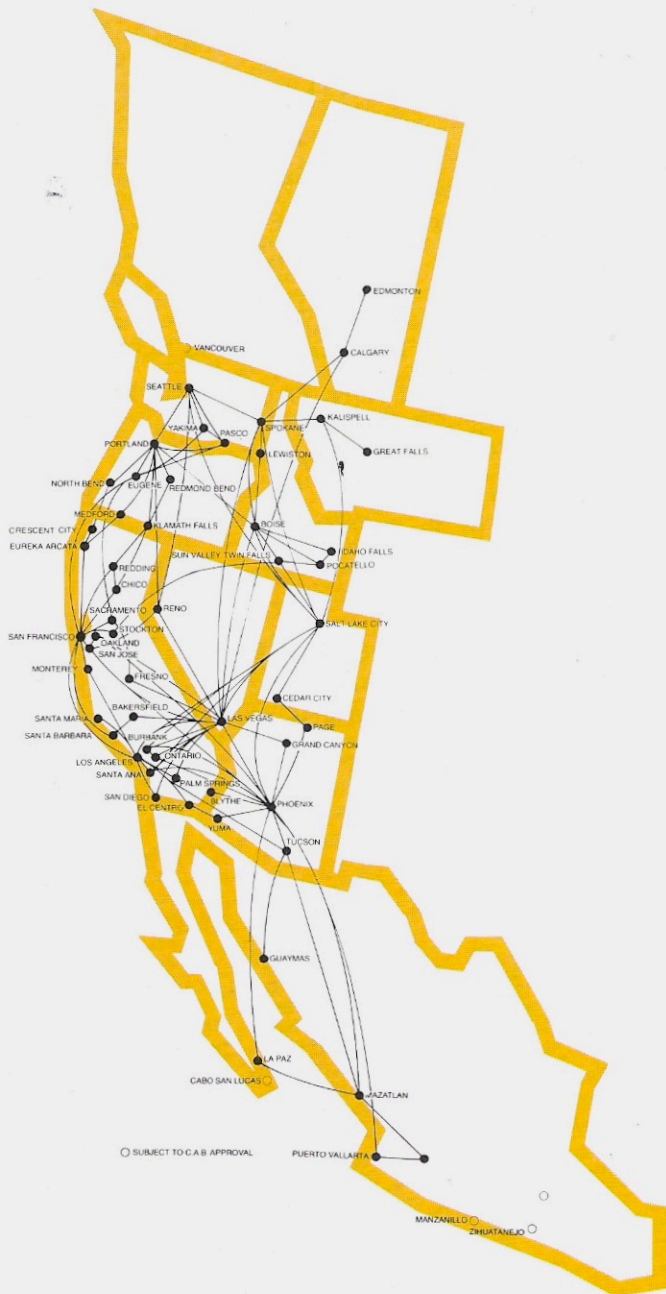

Flight schedule reference codes

Days	Other	Meal Service
Mo-Monday	Ex-Except	B Breakfast
Tu-Tuesday	a-AM	D Dinner
We-Wednesday	p-PM	L Lunch
Th-Thursday		S Snack
Fr-Friday		W Wine Taster
Sa-Saturday		
Su-Sunday		

Other Airline Codes: AS-Alaska Airlines; DP-Cochise Airways; FL-Frontier Airlines; GW-Golden West Airlines; OG-Sky West; QT-Columbia Airline.

— Lowest fare is not applicable to this flight. Please consult a Hughes Airwest agent.

Responsibilities For Departures, Arrivals, Connections and Cancellations

Hughes Airwest will not be responsible for damages resulting from failure to depart or arrive at times stated in the timetable, nor for errors herein, nor for failure to make connections with planes of other airlines or of this company, nor for cancellations beyond our control when such action is deemed advisable. Schedules and fares are subject to change without notice.

Information regarding Commuter Carrier flight service is provided solely as a courtesy to Hughes Airwest passengers.

For current fare information consult a Hughes Airwest office or your Travel Agent.