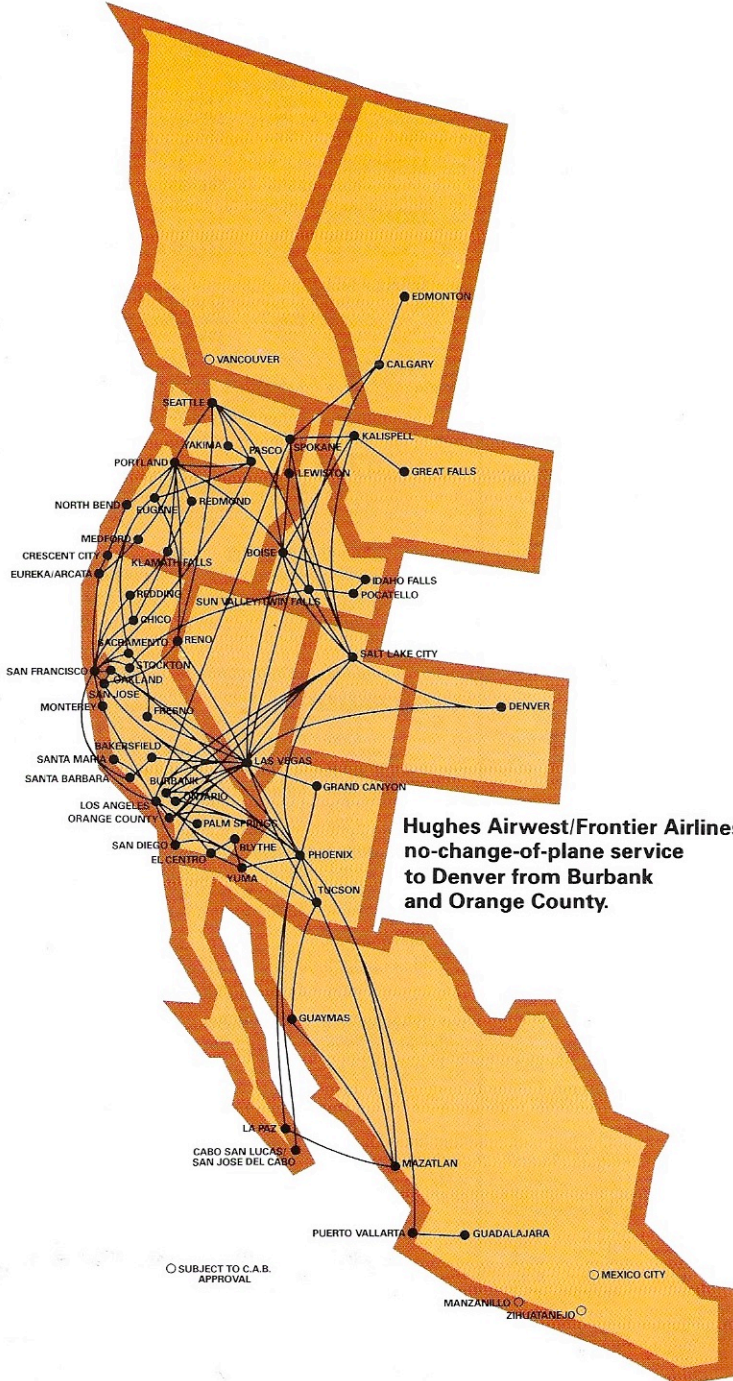

**Hughes Airwest/Frontier Airlines
no-change-of-plane service
to Denver from Burbank
and Orange County.**

Flight schedule reference codes

Days		Other	Meal Service
Mo-Monday	Fr-Friday	Ex-Except	B Breakfast
Tu-Tuesday	Sa-Saturday	a-AM	D Dinner
We-Wednesday	Su-Sunday	p-PM	L Lunch
Th-Thursday			S Snack
			W Wine Taster

→ **Fares:** Lowest fare is not applicable to this flight. Please consult a Hughes Airwest agent.

Other Airline Codes: CZ-Cascade Airways; DP-Cochise Airways; FL-Frontier Airlines; GW-Golden West Airlines; QG-Sky West.

Responsibilities For Departures, Arrivals, Connections and Cancellations—Hughes Airwest will not be responsible for damages resulting from failure to depart or arrive at times stated in the timetable, nor for errors herein, nor for failure to make connections with planes of other airlines or of this company, nor for cancellations beyond our control when such action is deemed advisable. Schedules and fares are subject to change without notice.

Information regarding Commuter Carrier flight service is provided solely as a courtesy to Hughes Airwest passengers.