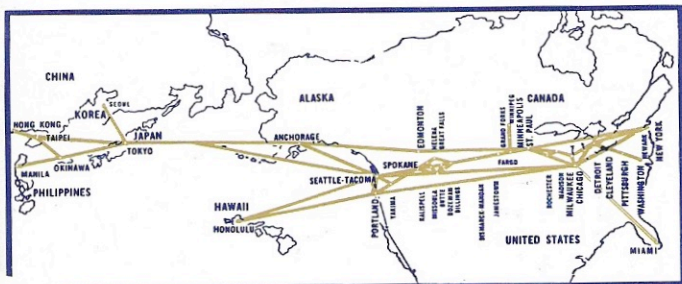

NORTHWEST Orient AIRLINES

PASSENGERS MUST CHECK IN AT AIRPORT AT LEAST 10 MINUTES BEFORE DEPARTURE TIME

(In Orient Cities, check-in time is usually one hour before departure)

We Recommend . . .

that you plainly mark all your baggage with your name and home address. If your claim check should be lost, this will help us locate your property.

Please Note . . .

Liquids and all fragile items such as cameras, portable radios, etc., are carried at the risk of the passenger. No claims for damage to or by such articles will be considered when these articles are a part of the contents of checked baggage.

Reconfirmation . . .

You must reconfirm your reservation for a return or continuing flight scheduled to leave on a date other than the date of your arrival in that city, and when there are 12 hours or more between the planned arrival and the scheduled departure time of your confirmed flight.

1/2 FARE FAMILY PLAN

Take your family with you on your next trip! You pay one-way first class fare and your wife and your children to age 22 travel at half-fare from Monday noon until Thursday noon and *all day Saturday*.

NORTHWEST ORIENT AIRLINES

**USE AIR MAIL, AIR PARCEL POST,
AIR EXPRESS and AIR FREIGHT**

Domestic and International Offices

City

Anchorage, A.
Atlanta, Ga.
Billings, Mont.
Bismarck, N. D.
Boston, Mass.
Bozeman, Mont.
Butte, Mont.
Chicago, Ill.

Cleveland, Ohio
Dallas, Texas
Detroit, Mich.

Madison, Wis.
Mandan, N. D.
Manila, P. I.
Miami 32, Fla.
Miami Beach, Fla.
Milwaukee, Wis.
Minneapolis, Minn.
Missoula, Mont.

Newark, N. J.

New York, N.Y.

Okinawa

Osaka, Japan

Philadelphia, Pa.

Pittsburgh, Pa.

Portland, Ore.

Racine, Wis.

Rochester, Minn.

St. Paul, Minn.

San Francisco, Cal.

Seattle, Wash.

Seoul, Korea

Spokane, Wash.

Tacoma, Wash.

Taipei, Taiwan

Tokyo, Japan

Vancouver, B. C.

Vancouver, Wash.

Washington, D. C.

White Plains, N.Y.

Windsor, Ont.

Winnipeg, Man.

Yakima, Wash.

NW- **12-250**

To: **TOKYO**

NO. CHECKED PCS.

BAGGAGE
(CLAIM)
TAG

TOTAL WEIGHT

NORTHWEST Orient AIRLINES

MEMBER INTERNATIONAL AIR TRANSPORT ASSOCIATION

PRINTED IN U. S. A.

O-05-578