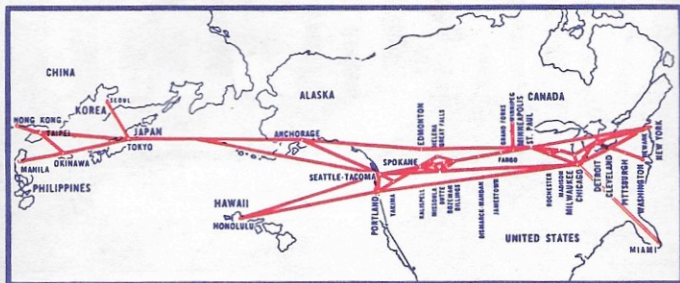

NORTHWEST *Orient* AIRLINES

PASSENGERS MUST CHECK IN AT AIRPORT AT LEAST 10 MINUTES BEFORE DEPARTURE TIME

(In Orient Cities, check-in time is usually one hour before departure)

We Recommend . . .

that you plainly mark all your baggage with your name and home address. If your claim check should be lost, this will help us locate your property.

Please Note . . .

Liquids and all fragile items such as cameras, portable radios, etc., are carried at the risk of the passenger. No claims for damage to or by such articles will be considered when these articles are a part of the contents of checked baggage.

Reconfirmation . . .

You must reconfirm your reservation for a return or continuing flight scheduled to leave on a date other than the date of your arrival in that city, and when there are 12 hours or more between the planned arrival and the scheduled departure time of your confirmed flight.

FLY NOW—PAY LATER

TRAVEL ANYWHERE IN THE WORLD

Pay only 10% down . . . up to 20 months to pay!

For complete details see any office of

NORTHWEST ORIENT AIRLINES

USE AIR MAIL, AIR PARCEL POST

USE AIR MAIL, AIR PARCEL POST,
AIR EXPRESS and AIR FREIGHT

Domestic and

TO:

6-864
SEATTLE-TACOMA

WEIGHT 1-35
BAGGAGE CLAIM CHECK

PRINTED IN U. S. A.

OS-326

City Reservations

Anchorage, Alaska	21101
Atlanta, Ga.	Jackson 5-4933
Billings, Mont.	9-4577
Bismarck, N. D.	Capital 3-7400
Boston, Mass.	Copley 7-8211
Bozeman, Mont.	Juniper 6-6026
Butte, Mont.	2-8080
Chicago, Ill.	Financial 6-4900
Cleveland, Ohio	Tower 1-1167
Dallas, Texas	Riverside 8-315
Detroit, Mich.	Woodward 3-3

Seattle, Wash.	Cherry 8000
Seoul, Korea	2-2129
Spokane, Wash.	Riverside 7-8011
Tacoma, Wash.	Fulton 3-4316
Taipei, Taiwan	2-9767
Tokyo, Japan	27-4581, 27-4584
Vancouver, B.C.	Marine 1654
Vancouver, Wash.	Capital 6-3211 (Portland, Ore.)
Washington, D. C.	Sterling 3-9000

White Plains, N.Y.	Murray Hill 7-6360
Windsor, Ont.	Woodward 3-3500 (Detroit, Mich.)
Winnipeg, Man.	67921
Yakima, Wash.	Glencourt 7-6131