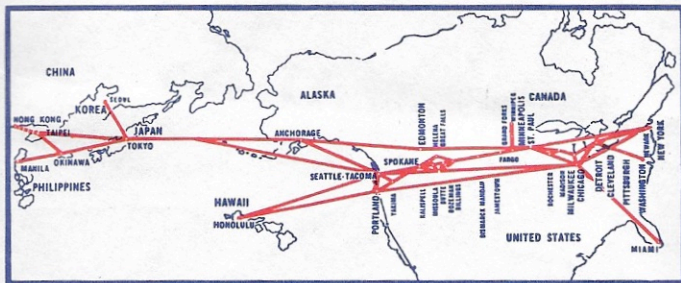

NORTHWEST *Orient* AIRLINES

PASSENGERS MUST CHECK IN AT AIRPORT AT LEAST 10 MINUTES BEFORE DEPARTURE TIME

(In Orient Cities, check-in time is usually one hour before departure)

We Recommend . . .

that you plainly mark all your baggage with your name and home address. If your claim check should be lost, this will help us locate your property.

Please Note . . .

Liquids and all fragile items such as cameras, portable radios, etc., are carried at the risk of the passenger. No claims for damage to or by such articles will be considered when these articles are a part of the contents of checked baggage.

Reconfirmation . . .

You must reconfirm your reservation for a return or continuing flight scheduled to leave on a date other than the date of your arrival in that city, and when there are 12 hours or more between the planned arrival and the scheduled departure time of your confirmed flight.

FLY NOW—PAY LATER!

TRAVEL ANYWHERE IN THE WORLD

Pay only 10% down . . . up to 20 months to pay!

For complete details see your travel agent or

NORTHWEST ORIENT AIRLINES

USE AIR MAIL, AIR PARCEL POST,
AIR EXPRESS and AIR FREIGHT