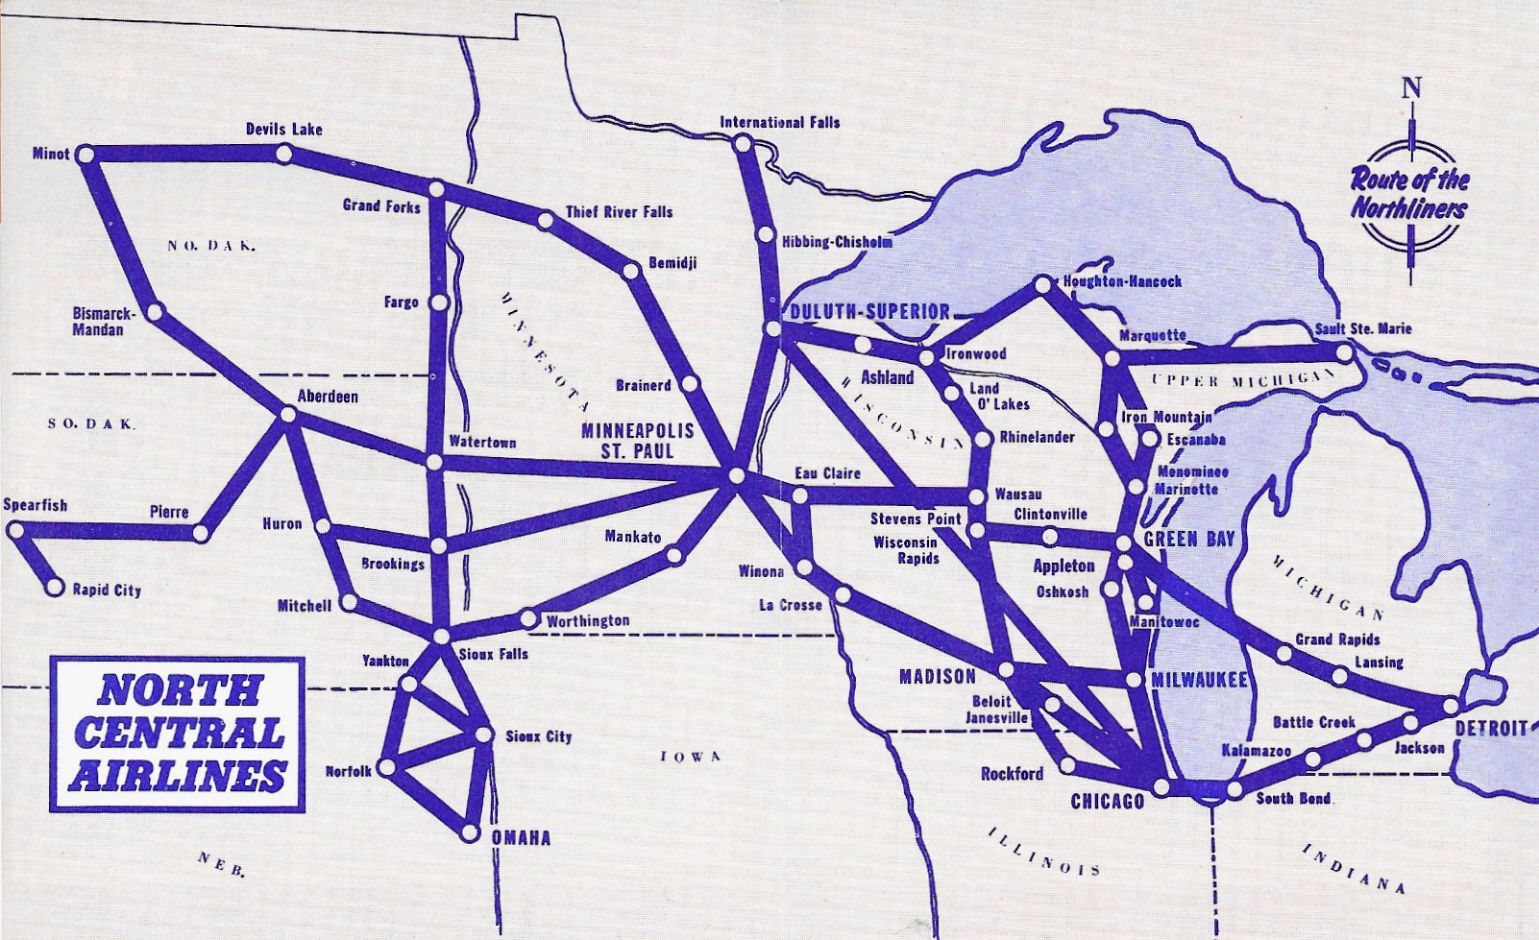

RESERVATIONS—INFORMATION—GROUND TRANSPORTATION