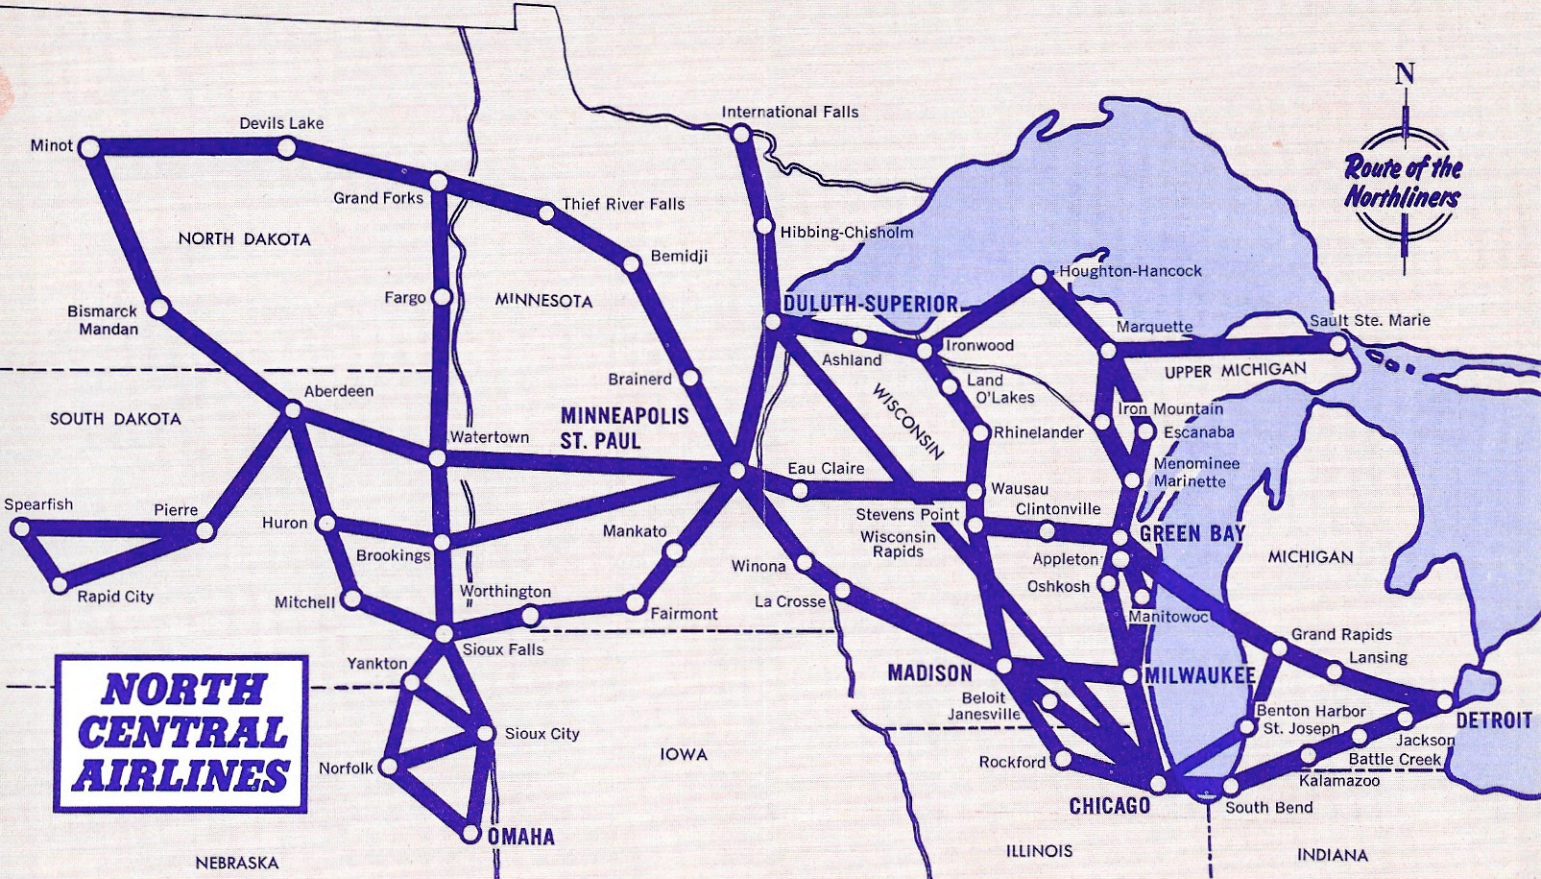

NORTH CENTRAL

AIRLINES

Visit Mt. Rushmore in the scenic Black Hills of South Dakota, one of the many vacation areas on the Route of the Northliners

**EFFECTIVE
JUNE 1, 1960**

RESERVATIONS—INFORMATION—GROUND TRANSPORTATION

*Seasonal Service, June 1-September 30
 †Limousine Service Available to Neenah—\$3.00, Menasha—\$3.50 and Appleton—\$4.50.
 *\$4.50 one psgr. and \$1.50 each additional psgr.
 ☞ Scheduled Helicopter service available between Midway and O'Hare airports and to the downtown area.

- ROUTE OF THE NORTHLINERS - NORTH CENTRAL AIRLINES, INC.

6201 34th AVENUE SOUTH • MINNEAPOLIS 50, MINNESOTA

NORTHBOUND

SCHEDULE EFFECTIVE JUNE 1, 1960

MINNESOTA • WISCONSIN • MICHIGAN • ILLINOIS • INDIANA

— ROUTE OF THE NORTHLINERS — NORTH CENTRAL AIRLINES, INC.

6201 34th AVENUE SOUTH • MINNEAPOLIS 50, MINNESOTA

SCHEDULE EFFECTIVE JUNE 1, 1960

SOUTHBOUND

MINNESOTA • WISCONSIN • MICHIGAN • ILLINOIS • INDIANA