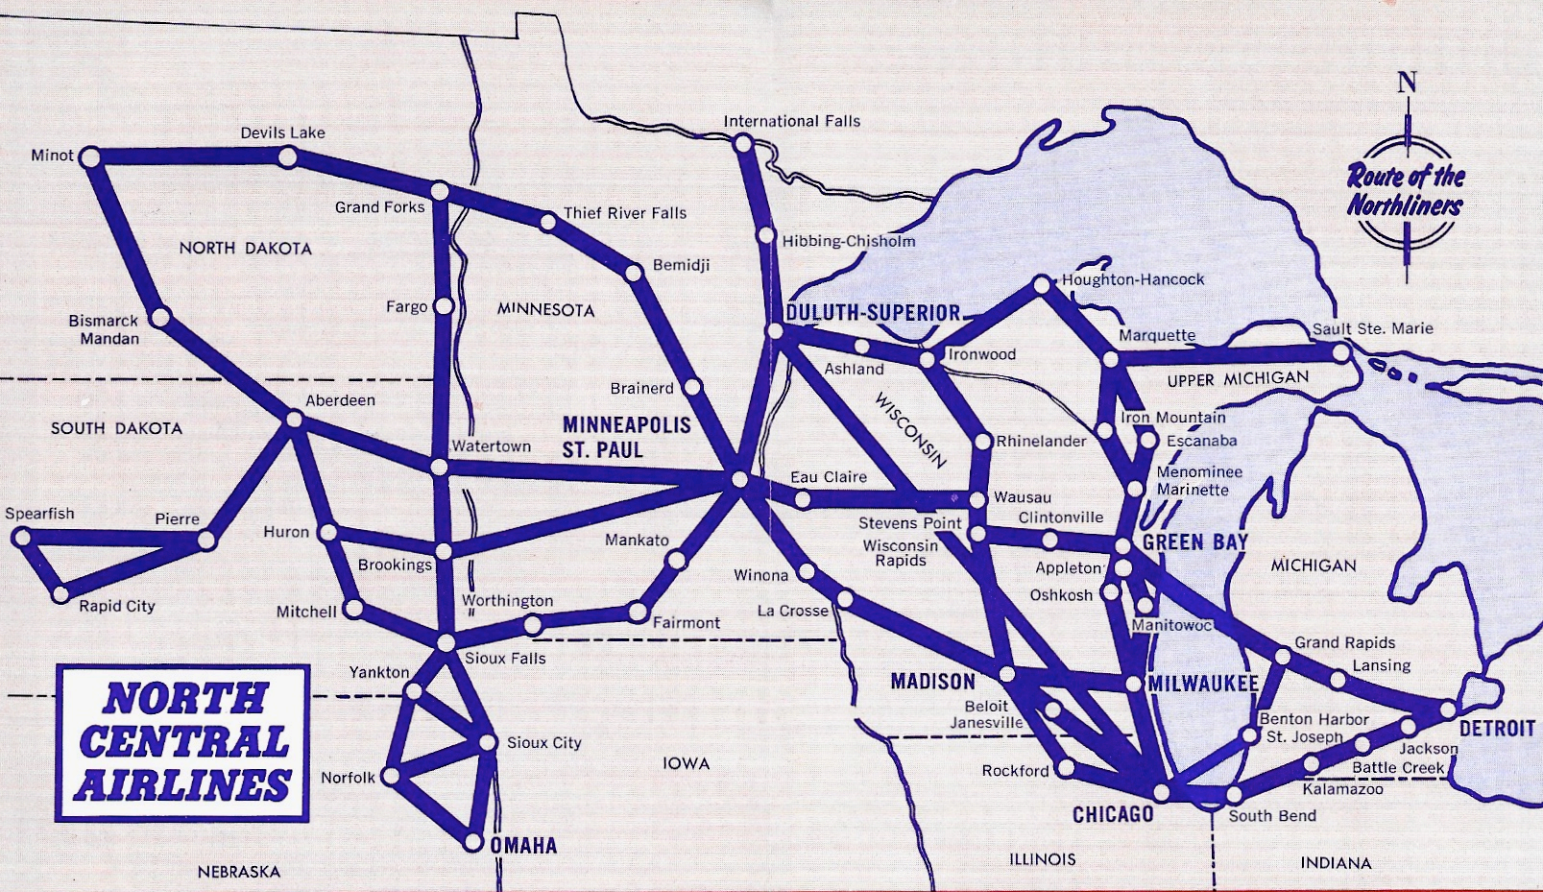

NORTH CENTRAL

AIRLINES

Professional Football on the Route of the Northliners — Green Bay Packer, Jim Taylor, runs for yardage against the Detroit Lions.

NOVEMBER
EFFECTIVE
OCTOBER 30, 1960

RESERVATIONS — INFORMATION — GROUND TRANSPORTATION

*Seasonal Service, June 1-September 30
 †Limousine Service Available to Neenah—\$3.00, Menasha—\$3.50 and Appleton—\$4.50.
 *\$4.50 one psgr. and \$1.50 each additional psgr.
 Scheduled Helicopter service available between Midway and O'Hare airports and to the downtown area.

— ROUTE OF THE NORTHLINERS — NORTH CENTRAL AIRLINES, INC.

6201 34th AVENUE SOUTH • MINNEAPOLIS 50, MINNESOTA

• SCHEDULE EFFECTIVE OCTOBER 30, 1960

NORTHBOUND

MINNESOTA • WISCONSIN • MICHIGAN • ILLINOIS • INDIANA

ALL FLIGHTS CARRY

- ROUTE OF THE NORTHLINERS - NORTH CENTRAL AIRLINES, INC.

6201 34TH AVENUE SOUTH • MINNEAPOLIS 50, MINNESOTA

SCHEDULE EFFECTIVE OCTOBER 30, 1960

SOUTHBOUND

MINNESOTA • WISCONSIN • MICHIGAN • ILLINOIS • INDIANA