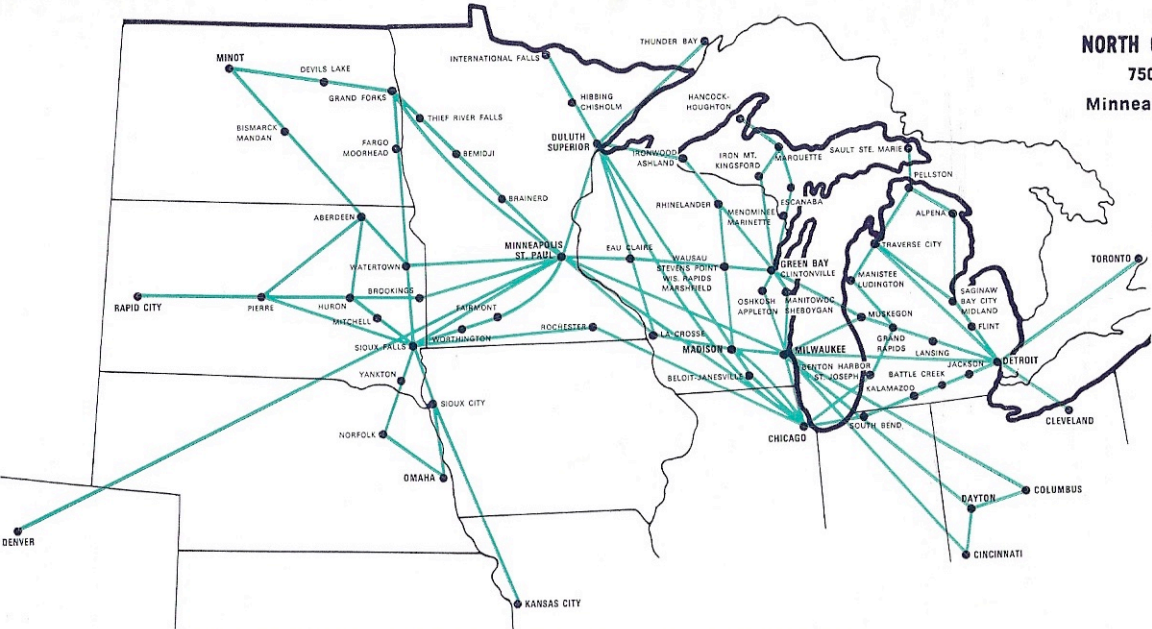

NORTH CENTRAL AIRLINES, INC.

7500 Northliner Drive

Minneapolis, Minnesota 55450

NORTH CENTRAL AIRLINES

LITHO IN U.S.A.