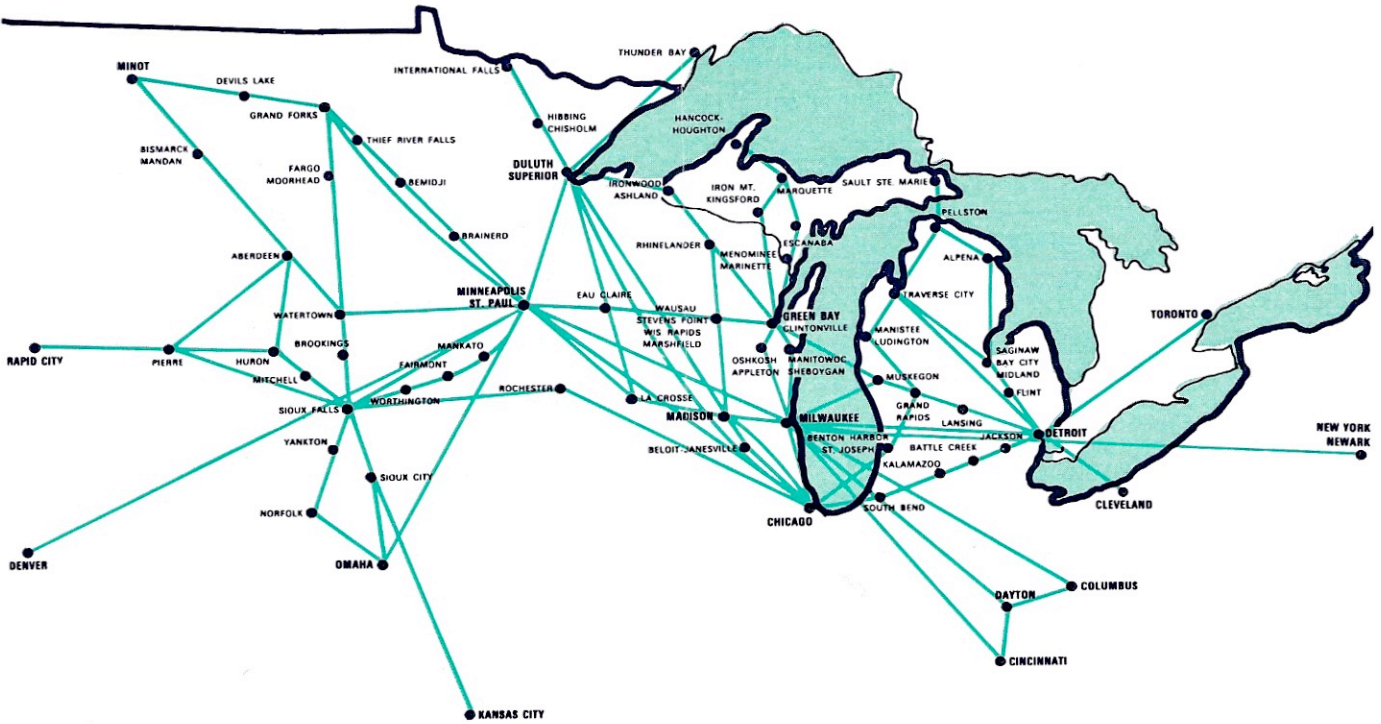

NORTH CENTRAL AIRLINES

EFFECTIVE SEPTEMBER 7, 1971

**SERVING
NEW YORK**

NORTH CENTRAL AIRLINES

FLY THE NORTH CENTRAL NONSTOPS

Cincinnati-Milwaukee

Columbus-Milwaukee

Dayton-Milwaukee

Detroit-Milwaukee

New York-Milwaukee

Chicago-Rochester

Toronto-Detroit

Chicago-Minneapolis/St. Paul

Denver-Minneapolis/St. Paul

Grand Forks-Minneapolis/St. Paul

Milwaukee-Minneapolis/St. Paul