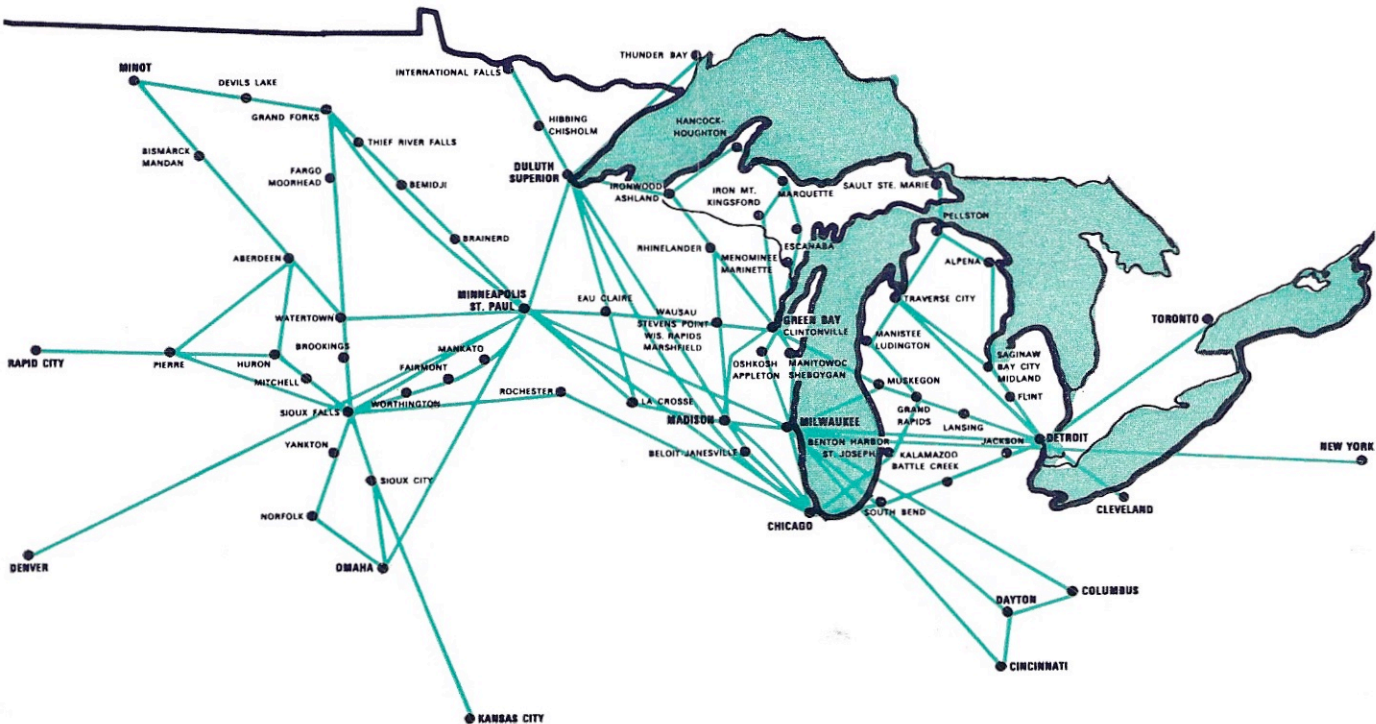

NORTH CENTRAL AIRLINES

EFFECTIVE OCTOBER 31, 1971

**Fly North Central
DENVER**

Gateway to Colorado Skiing

NORTH CENTRAL AIRLINES

FLY THE NORTH CENTRAL NONSTOPS

Cincinnati-Milwaukee

Columbus-Milwaukee

Dayton-Milwaukee

Detroit-Milwaukee

New York-Milwaukee

Chicago-Rochester

Chicago-Grand Rapids

Chicago-Minneapolis/St. Paul

Denver-Minneapolis/St. Paul

Grand Forks-Minneapolis/St. Paul