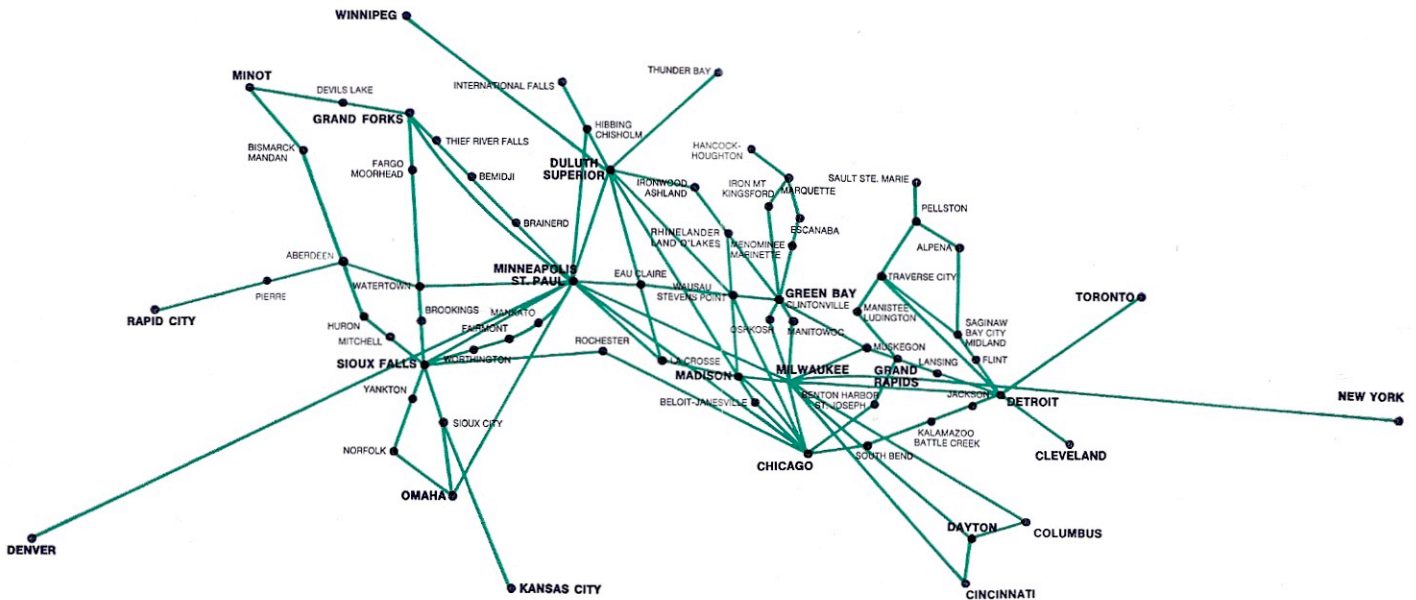

SUN-RISE-ARRIVAL-CENTRAL-IRON-NORTH

EFFECTIVE JUNE 6, 1975

NORTH CENTRAL AIRLINES

FLY THE NORTH CENTRAL NONSTOPS

Cincinnati-Milwaukee

Columbus-Milwaukee

Dayton-Milwaukee

Detroit-Milwaukee

New York-Milwaukee

Chicago-Rochester

Chicago-Grand Rapids

Chicago-Minneapolis/St. Paul

Denver-Minneapolis/St. Paul

Grand Forks-Minneapolis/St. Paul

Milwaukee-Minneapolis/St. Paul

Omaha-Minneapolis/St. Paul