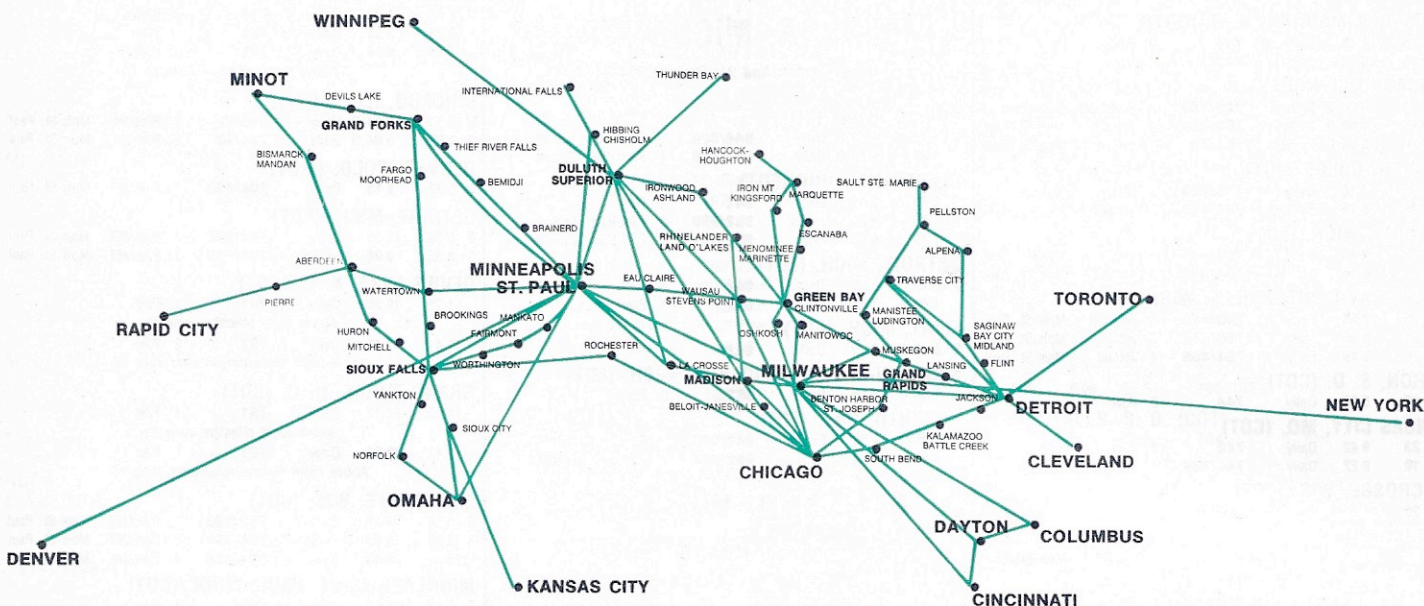

NORTH-CENTRAL AIRLINES

**TAKE OFF
ON OUR
NEW
DC-9-50!**

EFFECTIVE APRIL 25, 1976

NORTH CENTRAL AIRLINES

FLY THE NORTH CENTRAL NONSTOPS

Cincinnati-Milwaukee

Columbus-Milwaukee

Dayton-Milwaukee

Detroit-Milwaukee

New York-Milwaukee

Chicago-Rochester

Chicago-Grand Rapids

Chicago-Minneapolis/St. Paul

Denver-Minneapolis/St. Paul

Grand Forks-Minneapolis/St. Paul

Milwaukee-Minneapolis/St. Paul