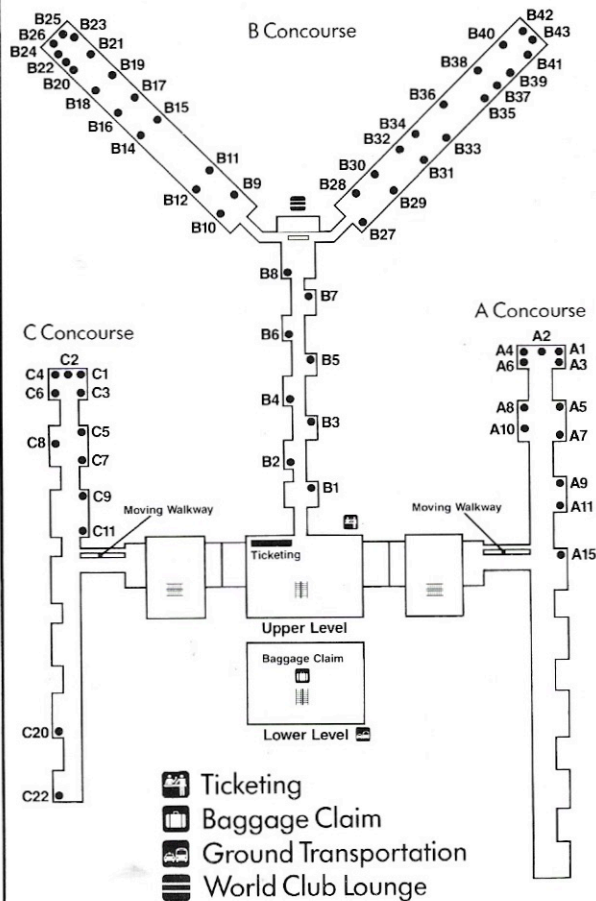

Memphis International Airport

Equipment designated AIR indicates Airlink Service

Airlink Flights

2300-2699
2700-2899
3200-3299
3800-3999
4000-4999

Operated By

Express Airlines I
Simmons
Mesaba
Big Sky
USAir

ST - Stops
ML - Meal
a - AM
p - PM

X - Except
1 - Monday
2 - Tuesday
3 - Wednesday

4 - Thursday
5 - Friday
6 - Saturday
7 - Sunday

Northwest Toll-Free Number: 1-800-225-2525

Schedule Subject to Change