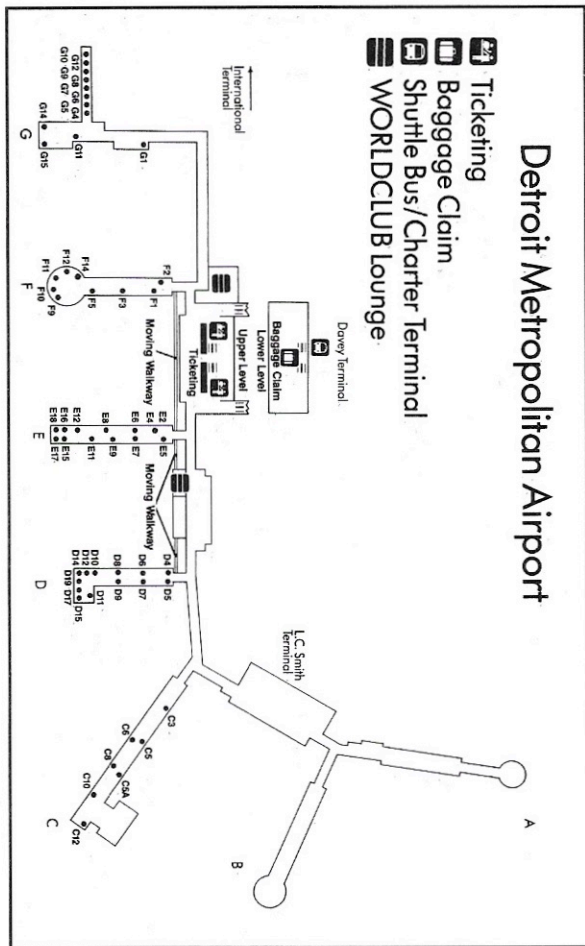

TOLL FREE NUMBERS

DOMESTIC RESERVATIONS 1-800-225-2525
INTERNATIONAL RESERVATIONS 1-800-447-4747
FLIGHT INFORMATION 1-800-441-1818
TOUR DESK 1-800-NWA-TOUR

INTERNATIONAL RESERVATIONS NUMBERS

Amsterdam, The Netherlands	(020) 22-00-22	Okinawa, Japan	(0988) 58-2477/8/9
Bangkok, Thailand	253-4822	Osaka, Japan	(06) 228-0747
Brussels, Belgium	117676	Oslo, Norway	02-41-77-10
Copenhagen, Denmark	(01) 14 88 99	Paris, France	(01) 42-25-74-36
Dublin, Ireland	(01) 717-766	Seoul, Korea	734-7800
Frankfurt, West Germany	(069) 230671	Shanghai, China	377387
Glasgow, Scotland	(041) 226-4175	Shannon, Ireland	(061) 62555
Guam, Mariana Island	477-7811,2,3	Stockholm, Sweden	(08) 14 38 80
Hong Kong	5-217477	Taipei, Taiwan	(02) 7161555
London, England	(01) 629-5353	Tokyo, Japan	(03) 432-6000
Manila, Philippines	521-1911