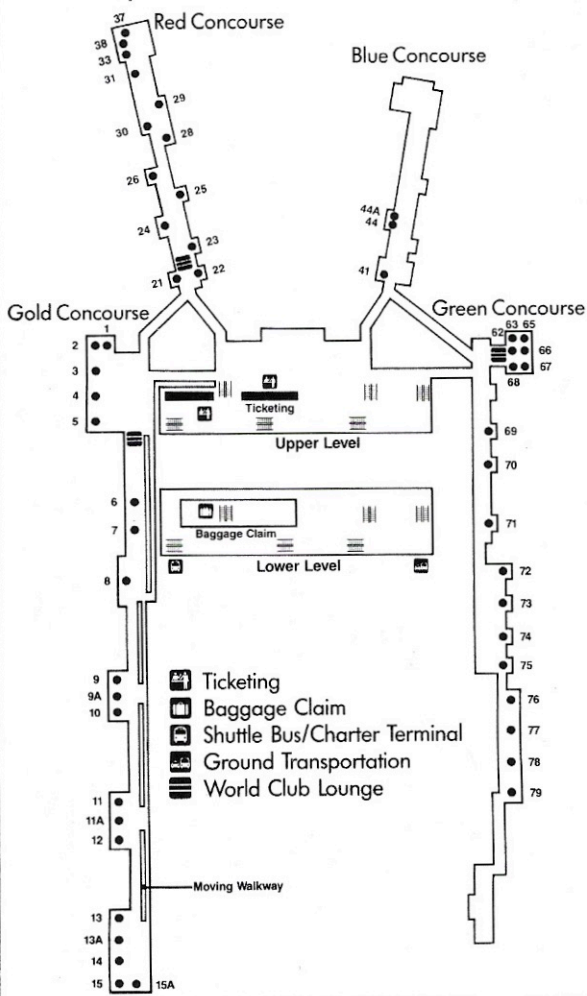

Minneapolis/St. Paul International Airport

MINIMUM CONNECTING TIMES

NW Domestic to NW Domestic :30

NW Domestic to NW International

BOS	:40
DTW	:30
JFK	:40
LAX	:30
MEM	:30
MIA	:30
MSP	:40
ORD	:30
SEA	:30
SFO	:40

NW International to NW Domestic

BOS	1:00
DTW	1:30
JFK	1:45
LAX	1:30
MEM	1:15
MIA	1:00
MSP	1:30
ORD	1:30
SEA	1:00
SFO	1:30