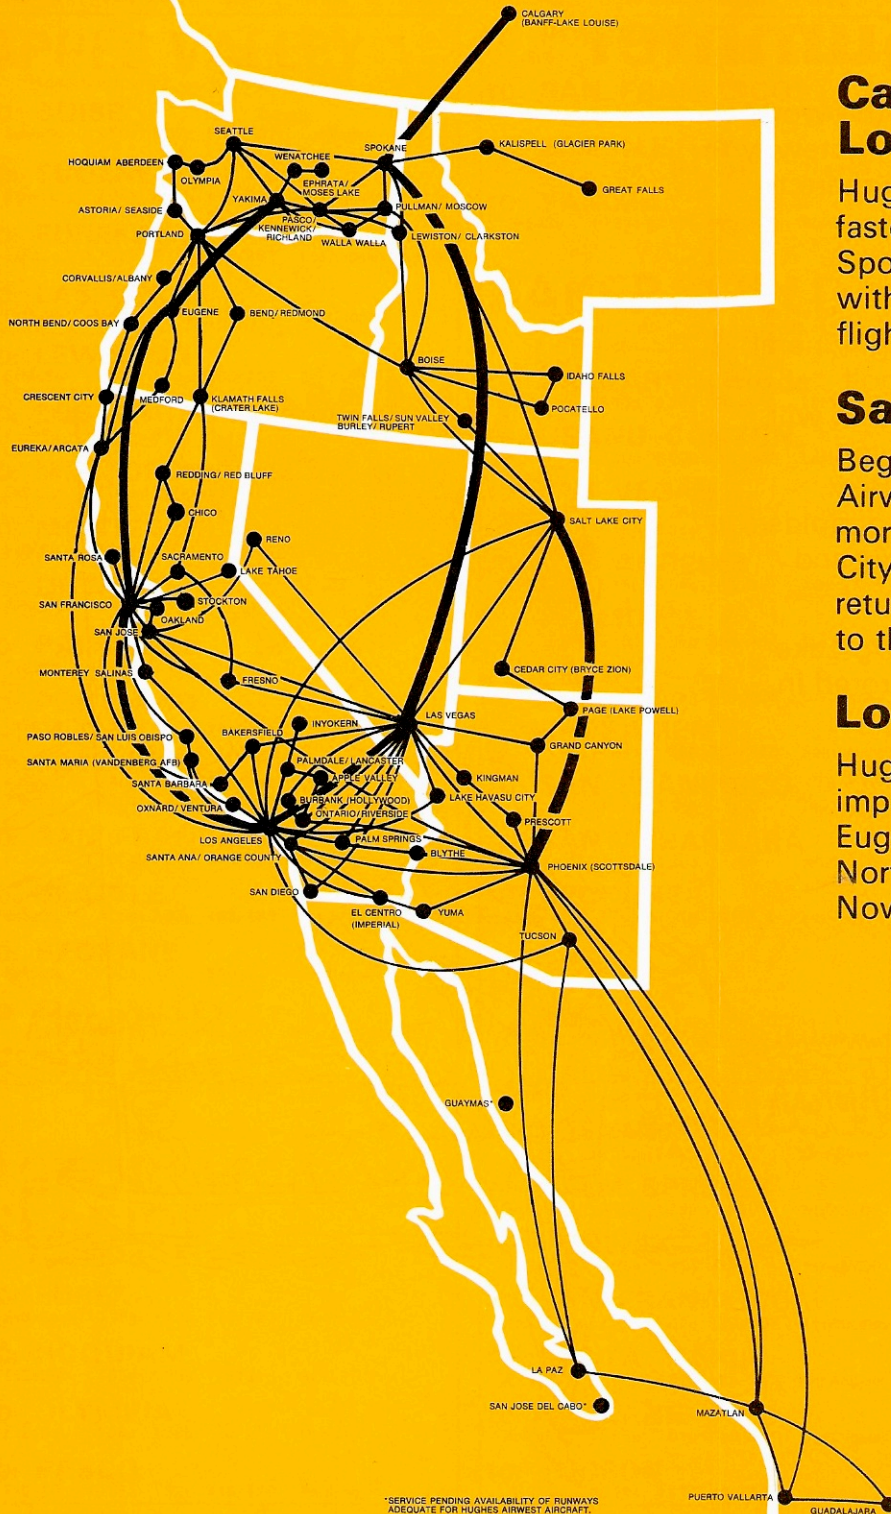

New Sundance summer schedule.

Calgary/Spokane to Los Angeles/Las Vegas

Hughes Airwest introduces the fastest service between Calgary/Spokane and Las Vegas/Los Angeles with two well-timed jet commuter flights daily.

Salt Lake City/Phoenix

Beginning April 29th, Hughes Airwest will add a new early morning nonstop from Salt Lake City to Phoenix and a new evening return. This will increase our service to three round-trip nonstops daily.

Los Angeles/Northwest

Hughes Airwest will provide new, improved direct jet service between Eugene, Pasco, and Yakima in the Northwest and Los Angeles. Now : No change of planes.