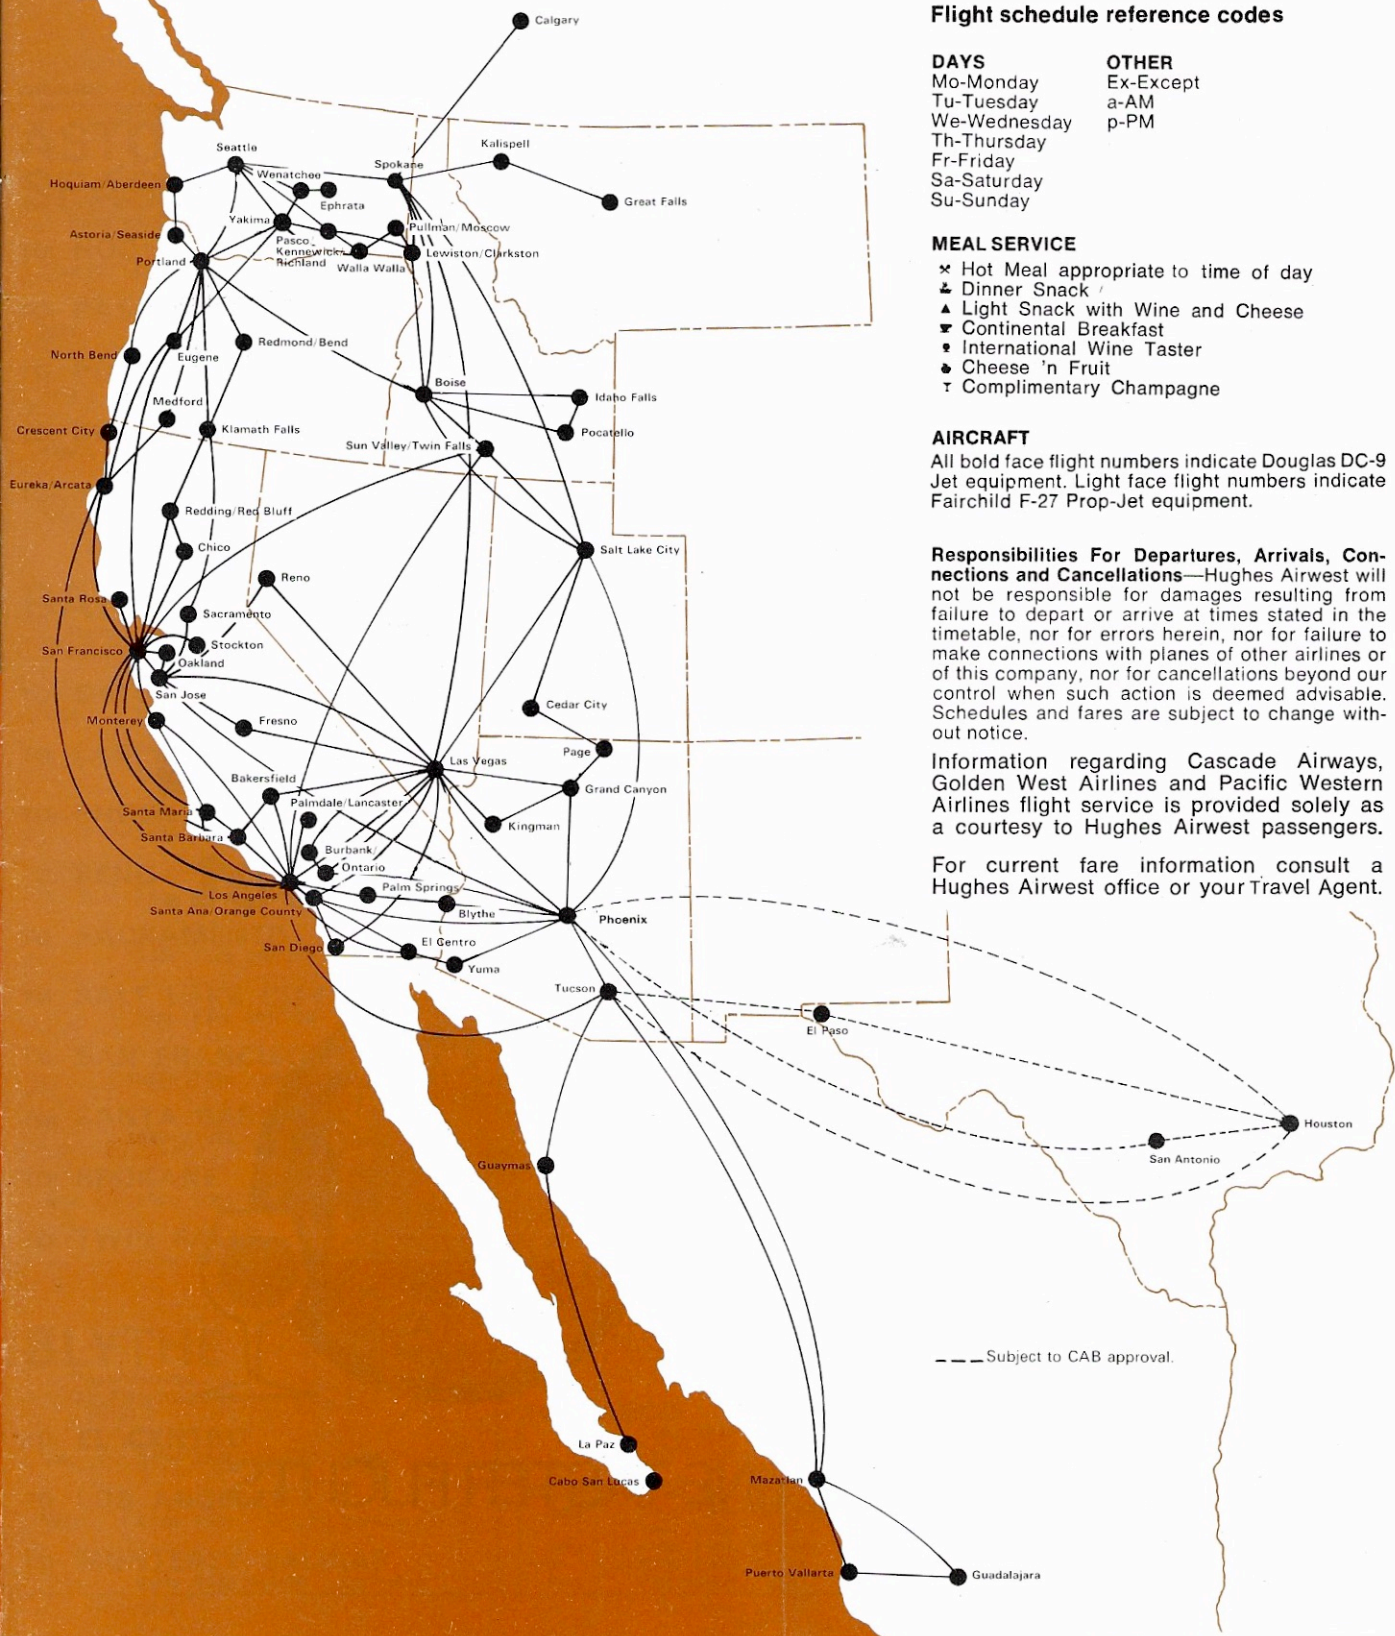

HUGHES AIRWEST

INTERNATIONAL & DOMESTIC FLIGHTS

FEBRUARY 15, 1974

HUGHES AIRWEST 

Flight schedule reference codes

- | | |
|--------------|--------------|
| DAYS | OTHER |
| Mo-Monday | Ex-Except |
| Tu-Tuesday | a-AM |
| We-Wednesday | p-PM |
| Th-Thursday | |
| Fr-Friday | |
| Sa-Saturday | |
| Su-Sunday | |