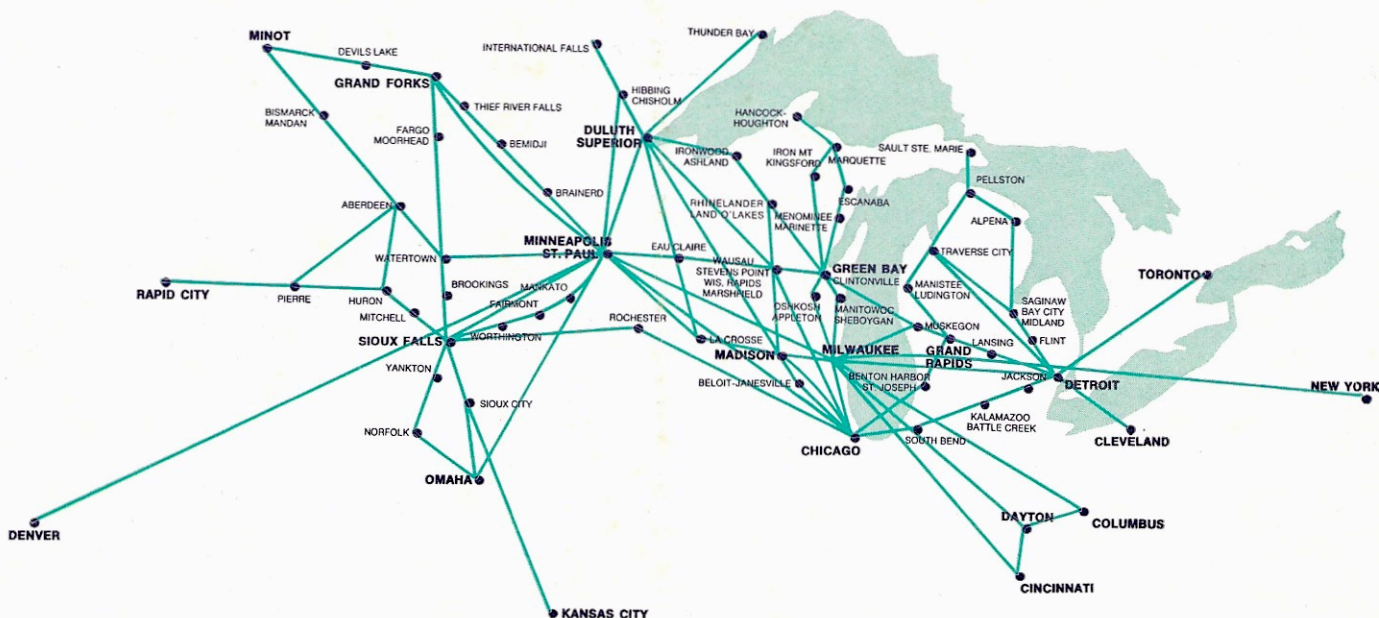

NORTH CENTRAL AIRLINES

EFFECTIVE OCTOBER 28, 1973

**“Ski the Colorado Rockies”
DENVER**

NORTH CENTRAL AIRLINES

FLY THE NORTH CENTRAL NONSTOPS

Cincinnati-Milwaukee

Columbus-Milwaukee

Dayton-Milwaukee

Detroit-Milwaukee

New York-Milwaukee

Chicago-Rochester

Chicago-Grand Rapids

Chicago-Minneapolis/St. Paul

Denver-Minneapolis/St. Paul

Grand Forks-Minneapolis/St. Paul

Milwaukee-Minneapolis/St. Paul