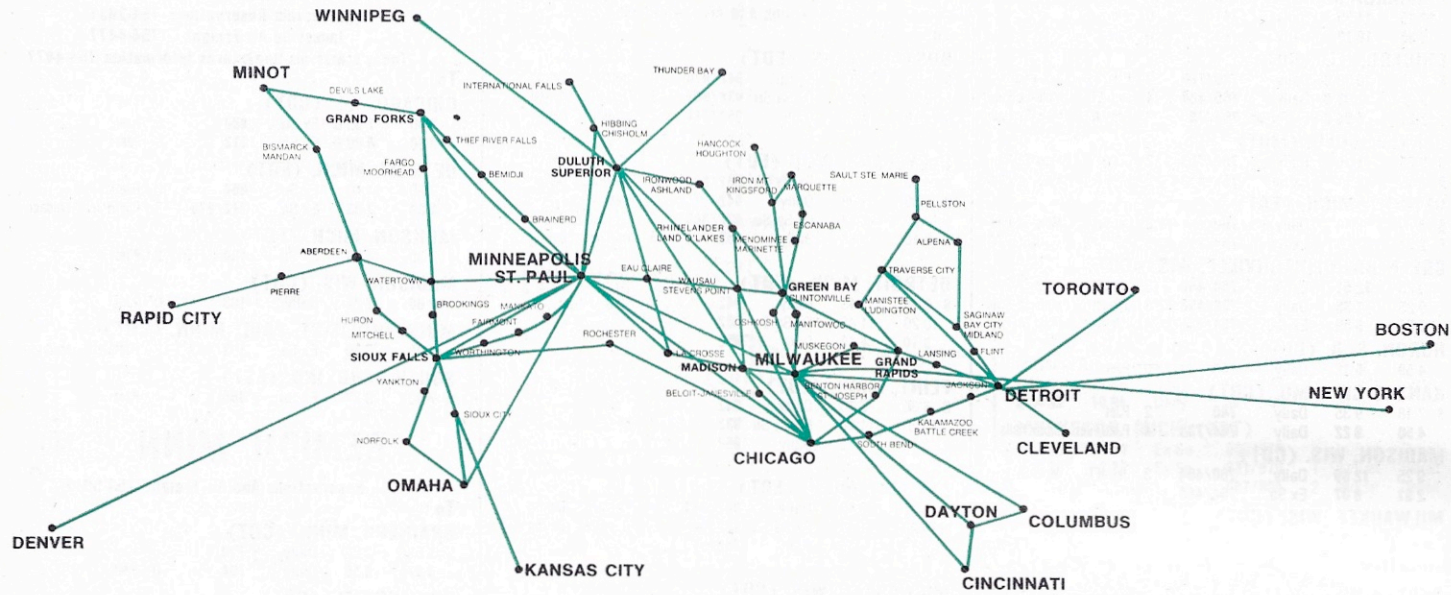

NORTH-CENTRAL AIRLINES

**SUMMER
SERVICE
IN THIS
ISSUE**

EFFECTIVE APRIL 24, 1977

NORTH CENTRAL AIRLINES

FLY THE NORTH CENTRAL NONSTOPS

Boston-Detroit

Cincinnati-Milwaukee

Columbus-Milwaukee

Dayton-Milwaukee

Detroit-Milwaukee

New York-Milwaukee

Chicago-Rochester

Chicago-Grand Rapids

Chicago-Minneapolis/St. Paul

Denver-Minneapolis/St. Paul

Grand Forks-Minneapolis/St. Paul