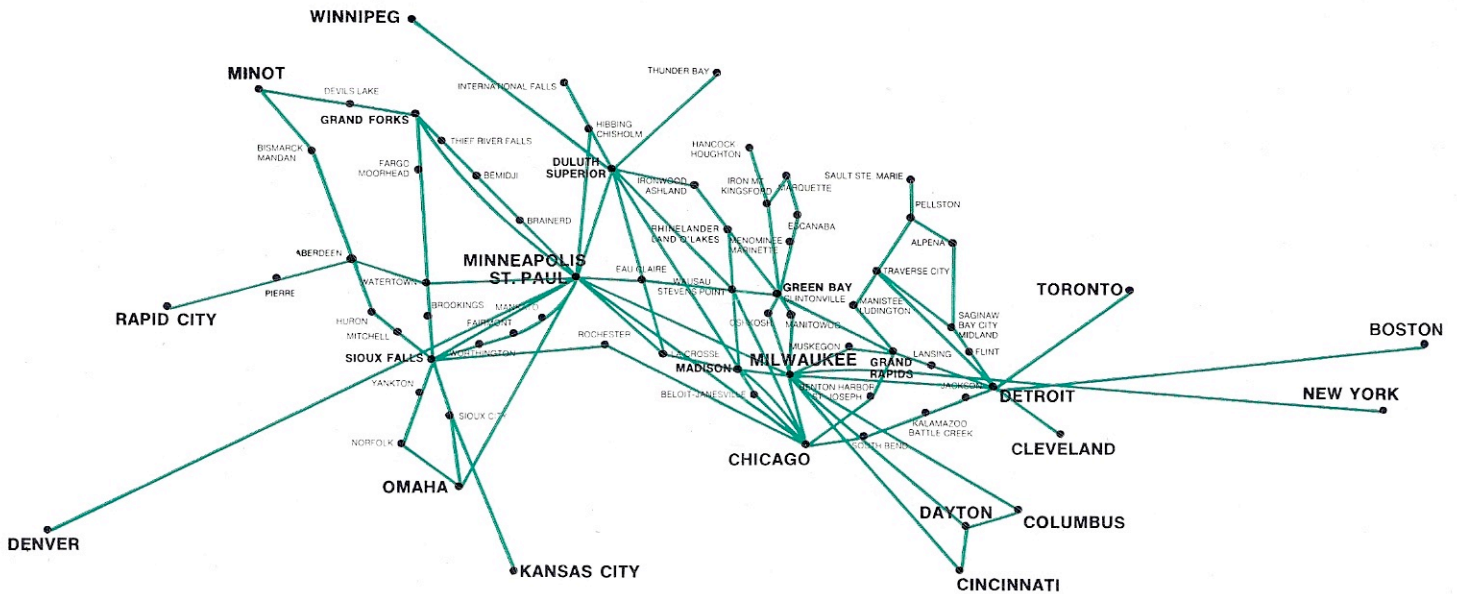

SOMZ-GR-A-RRAL-CENTRO-I-NORZ

EFFECTIVE SEPTEMBER 7, 1977

NORTH CENTRAL AIRLINES

FLY THE NORTH CENTRAL NONSTOPS

Boston-Detroit

Cincinnati-Milwaukee

Columbus-Milwaukee

Dayton-Milwaukee

Detroit-Milwaukee

New York-Milwaukee

Chicago-Rochester

Chicago-Grand Rapids

Chicago-Minneapolis/St. Paul

Denver-Minneapolis/St. Paul

Grand Forks-Minneapolis/St. Paul

Madison-Chicago