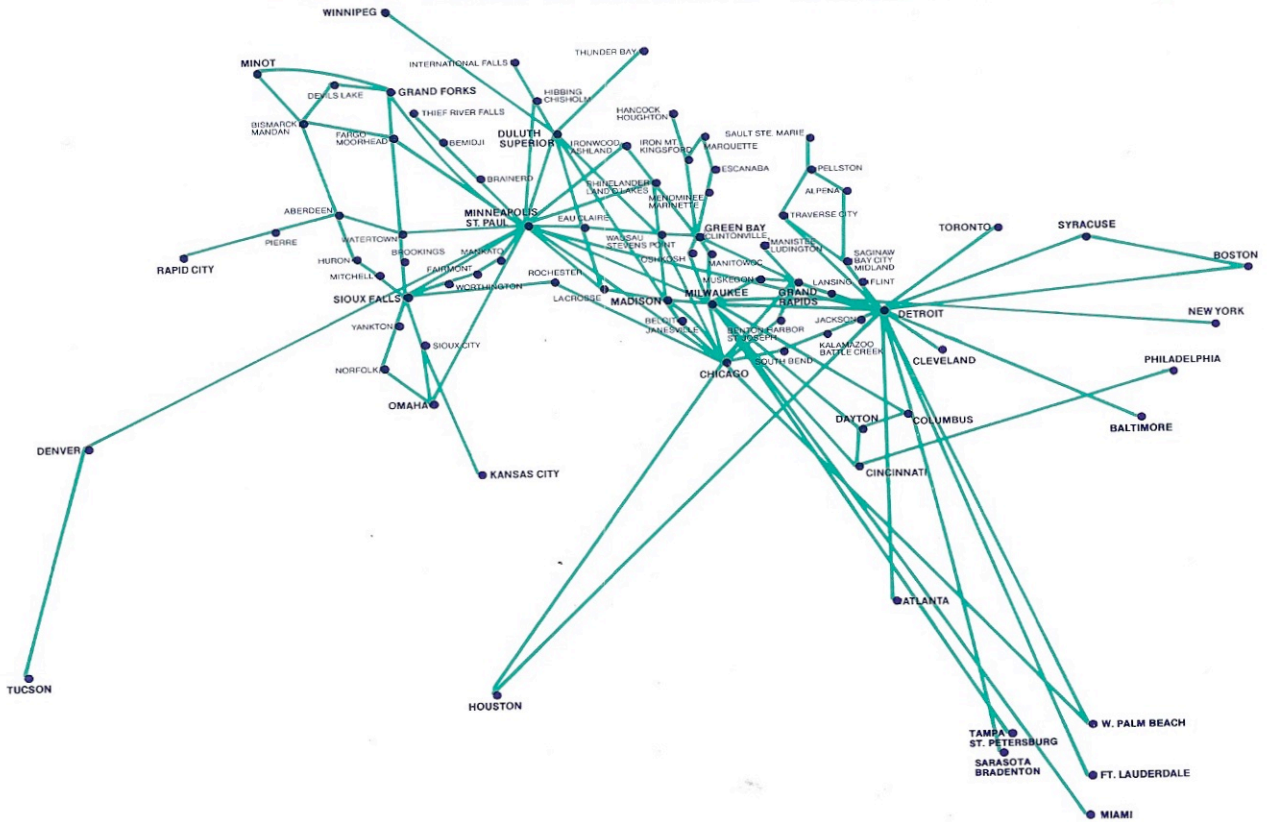

NORTH CENTRAL

schedule

**effective
april 29
1979**

SAN JACINTO MONUMENT

**NEW NONSTOPS
CHICAGO — HOUSTON
DETROIT — HOUSTON**

NORTH CENTRAL AIRLINES

FLY THE NORTH CENTRAL NONSTOPS

Baltimore-Detroit
 Boston-Detroit
 Cincinnati-Milwaukee
 Columbus-Milwaukee
 Dayton-Milwaukee
 Detroit-Atlanta
 Detroit-Milwaukee
 New York-Milwaukee
 Chicago-Rochester
 Chicago-Grand Rapids
 Detroit-Sarasota/Bradenton
 Detroit-Houston
 Denver-Tucson
 Boston-Syracuse
 Toronto-Detroit
 Milwaukee-Miami

Chicago-Minneapolis/St. Paul
 Cincinnati-Philadelphia
 Denver-Minneapolis/St. Paul
 Fargo/Moorhead-Minneapolis/St. Paul
 Grand Forks-Minneapolis/St. Paul
 Madison-Chicago
 Milwaukee-Minneapolis/St. Paul
 Omaha-Minneapolis/St. Paul
 Sioux Falls-Minneapolis/St. Paul
 Milwaukee-Tampa/St. Petersburg
 Detroit-Ft. Lauderdale
 Detroit-West Palm Beach
 Detroit-Syracuse
 Detroit-Minneapolis/St. Paul
 Chicago-West Palm Beach
 Chicago-Houston