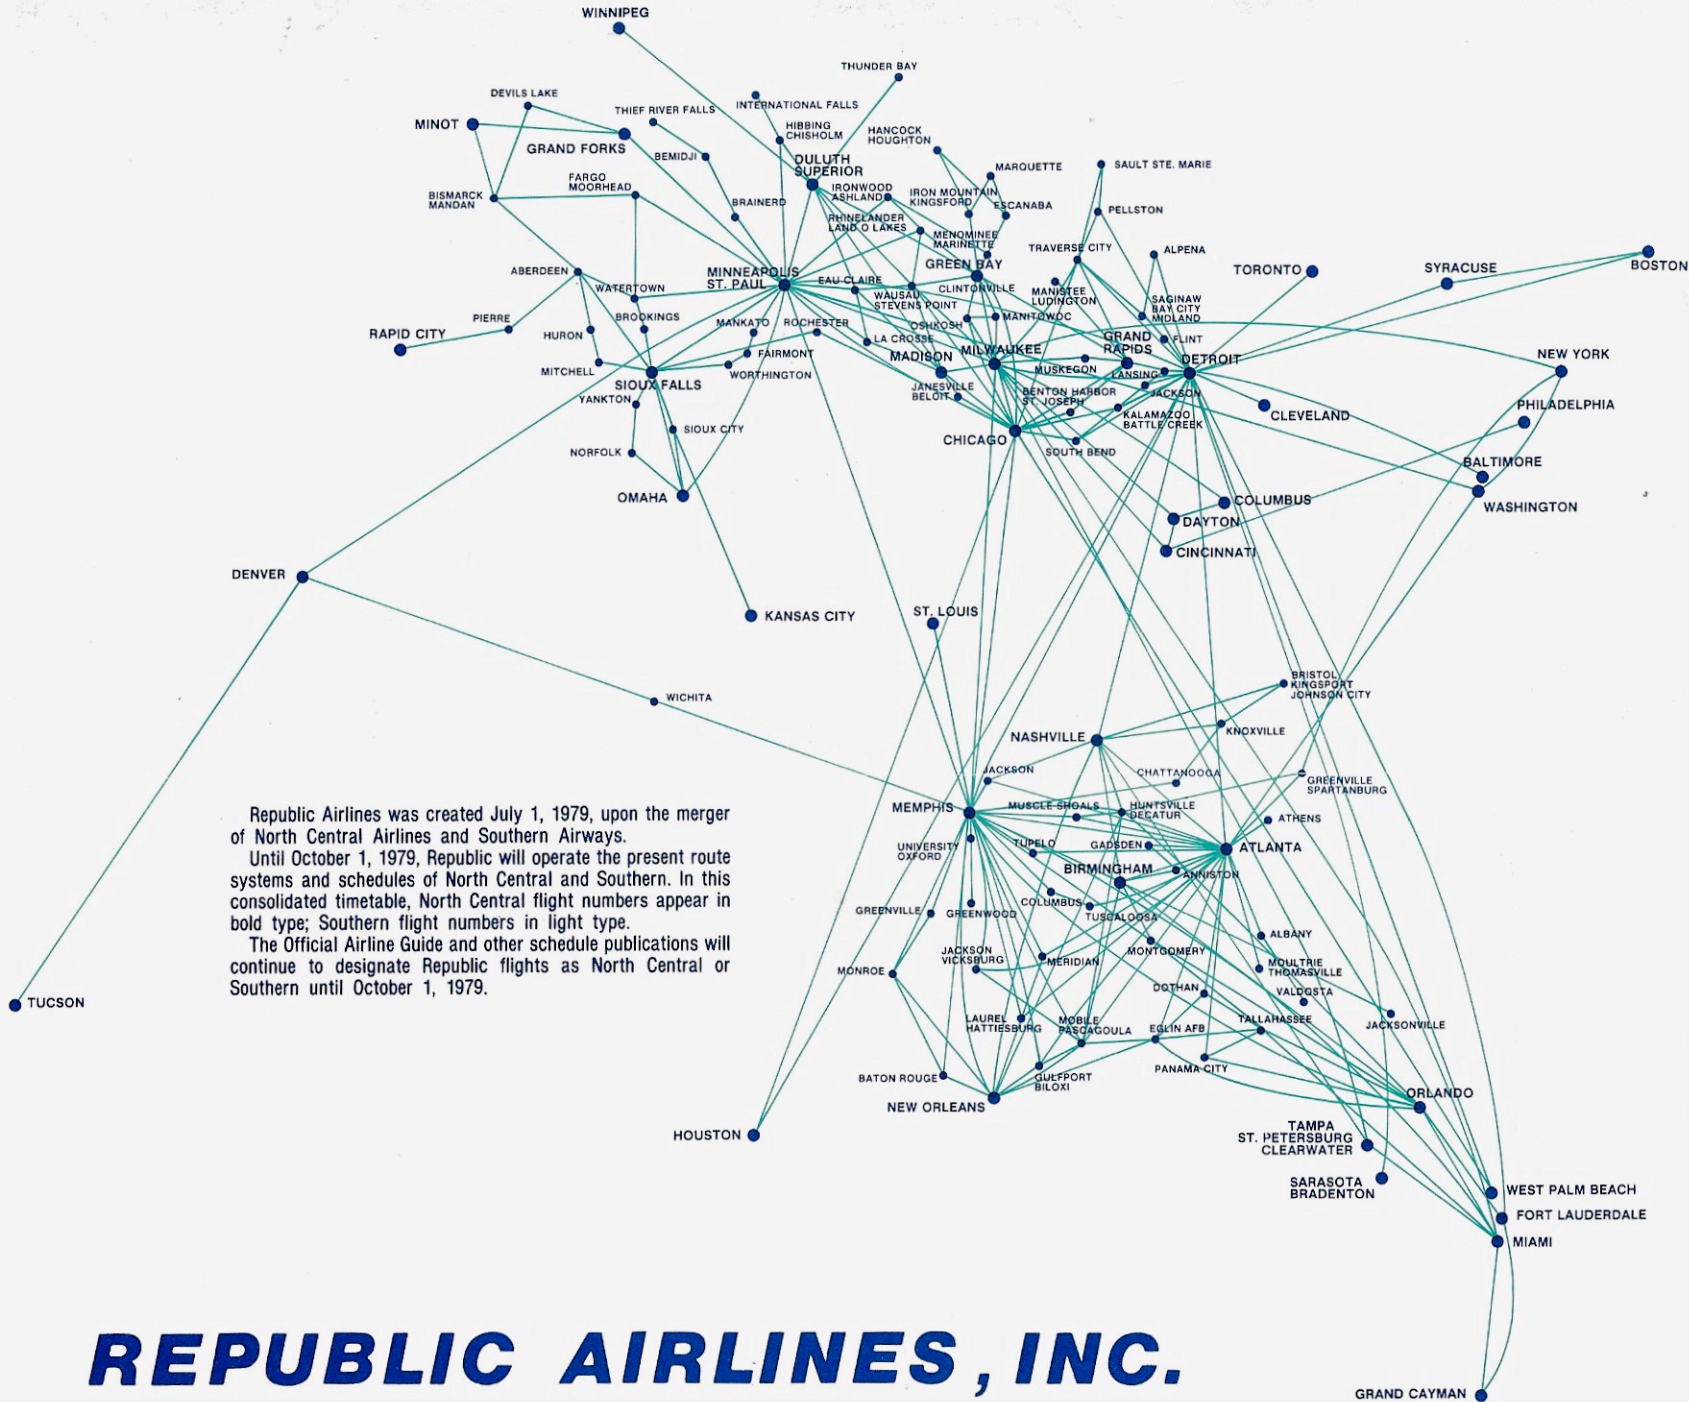

Republic Airlines was created July 1, 1979, upon the merger of North Central Airlines and Southern Airways.

Until October 1, 1979, Republic will operate the present route systems and schedules of North Central and Southern. In this consolidated timetable, North Central flight numbers appear in bold type; Southern flight numbers in light type.

The Official Airline Guide and other schedule publications will continue to designate Republic flights as North Central or Southern until October 1, 1979.

REPUBLIC AIRLINES, INC.