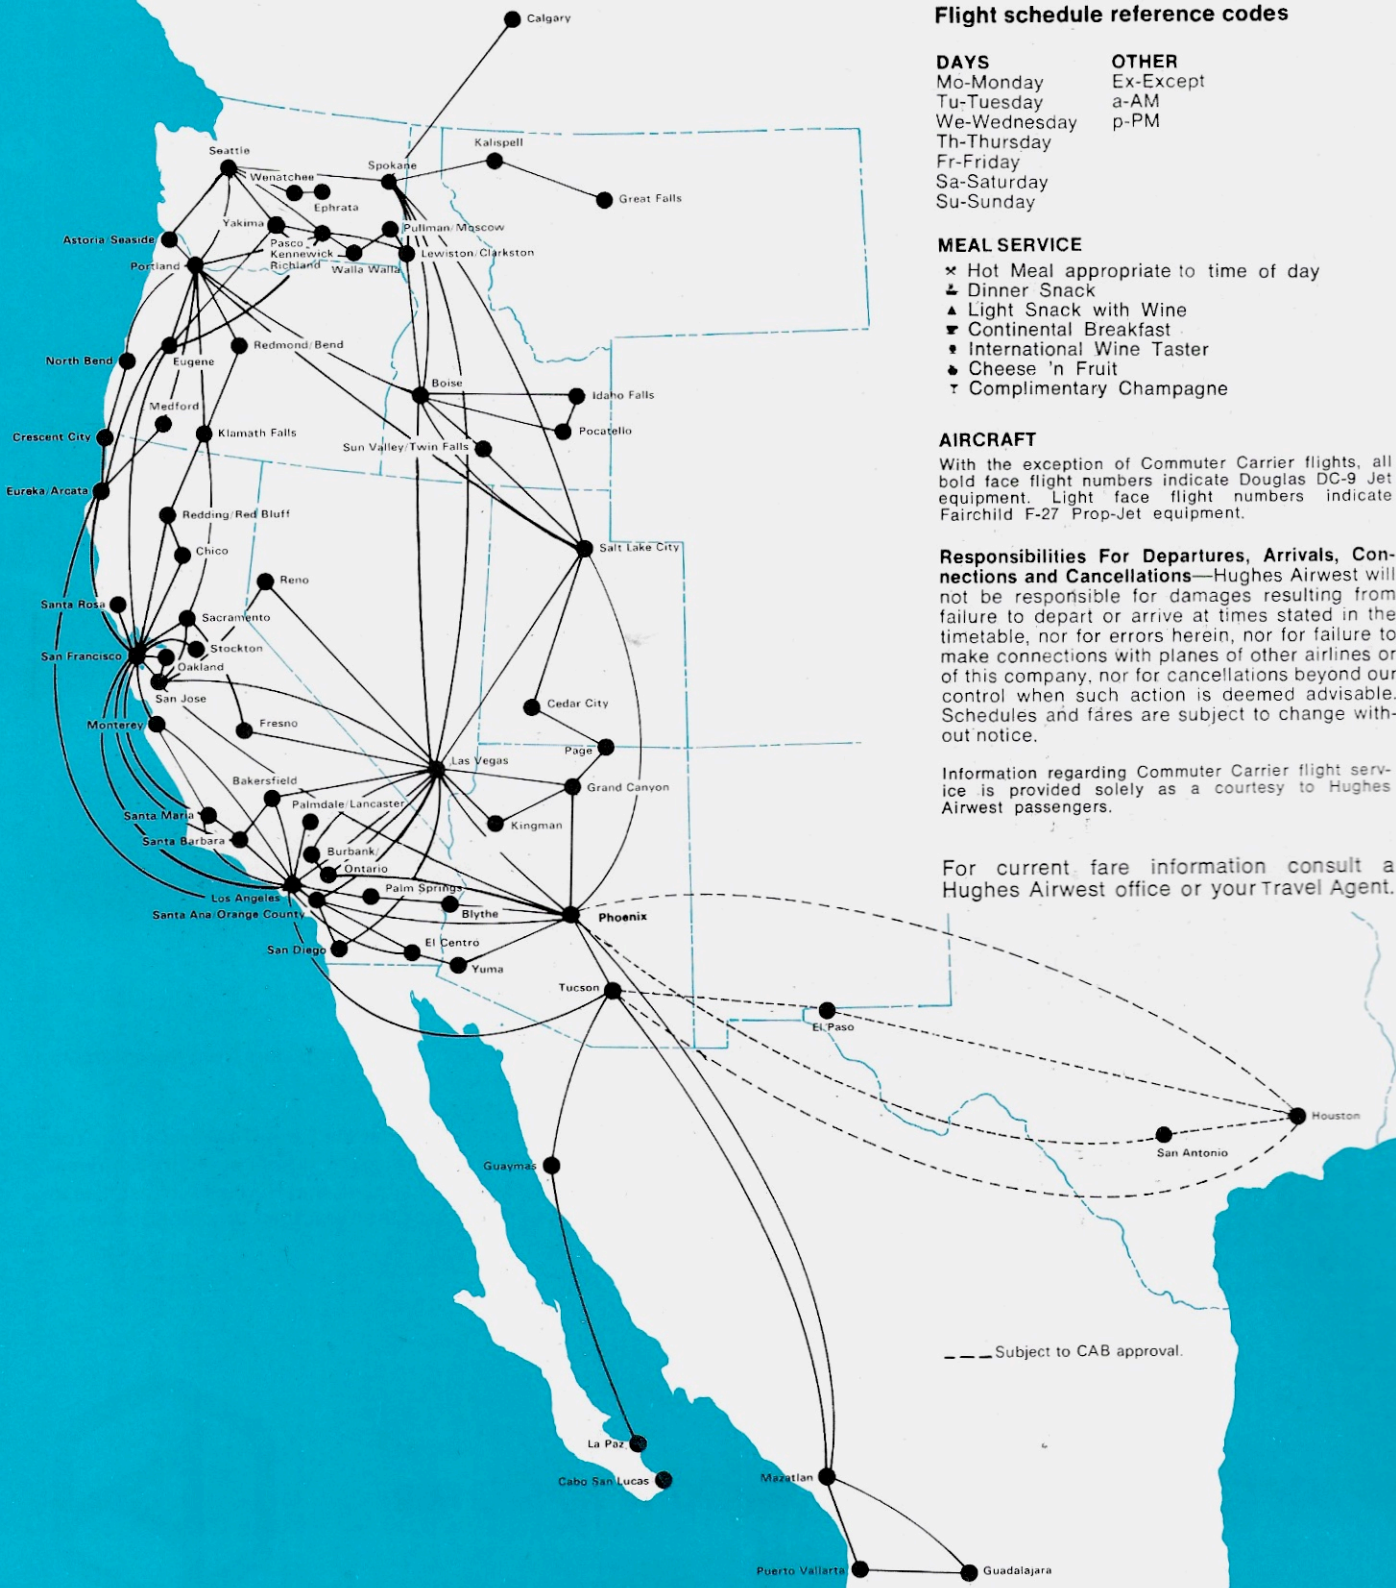

Flight schedule reference codes

DAYS

Mo-Monday
Tu-Tuesday
We-Wednesday
Th-Thursday
Fr-Friday
Sa-Saturday
Su-Sunday

OTHER

Ex-Except
a-AM
p-PM

MEAL SERVICE

- ✕ Hot Meal appropriate to time of day
- ⬇ Dinner Snack
- ▲ Light Snack with Wine
- ☛ Continental Breakfast
- ☛ International Wine Taster
- Cheese 'n Fruit
- ☛ Complimentary Champagne

AIRCRAFT

With the exception of Commuter Carrier flights, all bold face flight numbers indicate Douglas DC-9 Jet equipment. Light face flight numbers indicate Fairchild F-27 Prop-Jet equipment.

Responsibilities For Departures, Arrivals, Connections and Cancellations—Hughes Airwest will not be responsible for damages resulting from failure to depart or arrive at times stated in the timetable, nor for errors herein, nor for failure to make connections with planes of other airlines or of this company, nor for cancellations beyond our control when such action is deemed advisable. Schedules and fares are subject to change without notice.

Information regarding Commuter Carrier flight service is provided solely as a courtesy to Hughes Airwest passengers.

For current fare information consult a Hughes Airwest office or your Travel Agent.

--- Subject to CAB approval.