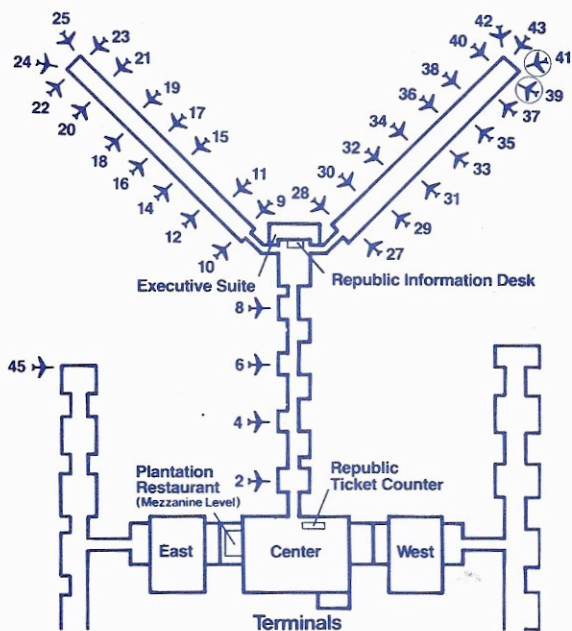

A Guide to Republic Airlines and Republic Express Gates at Memphis International Airport

✈ Indicates Republic Airline gates.

✈Ⓞ Indicates Republic Express gates.

For reservations and information call
Republic Express 1-800-441-1414.

Republic Express
Smart Connections™