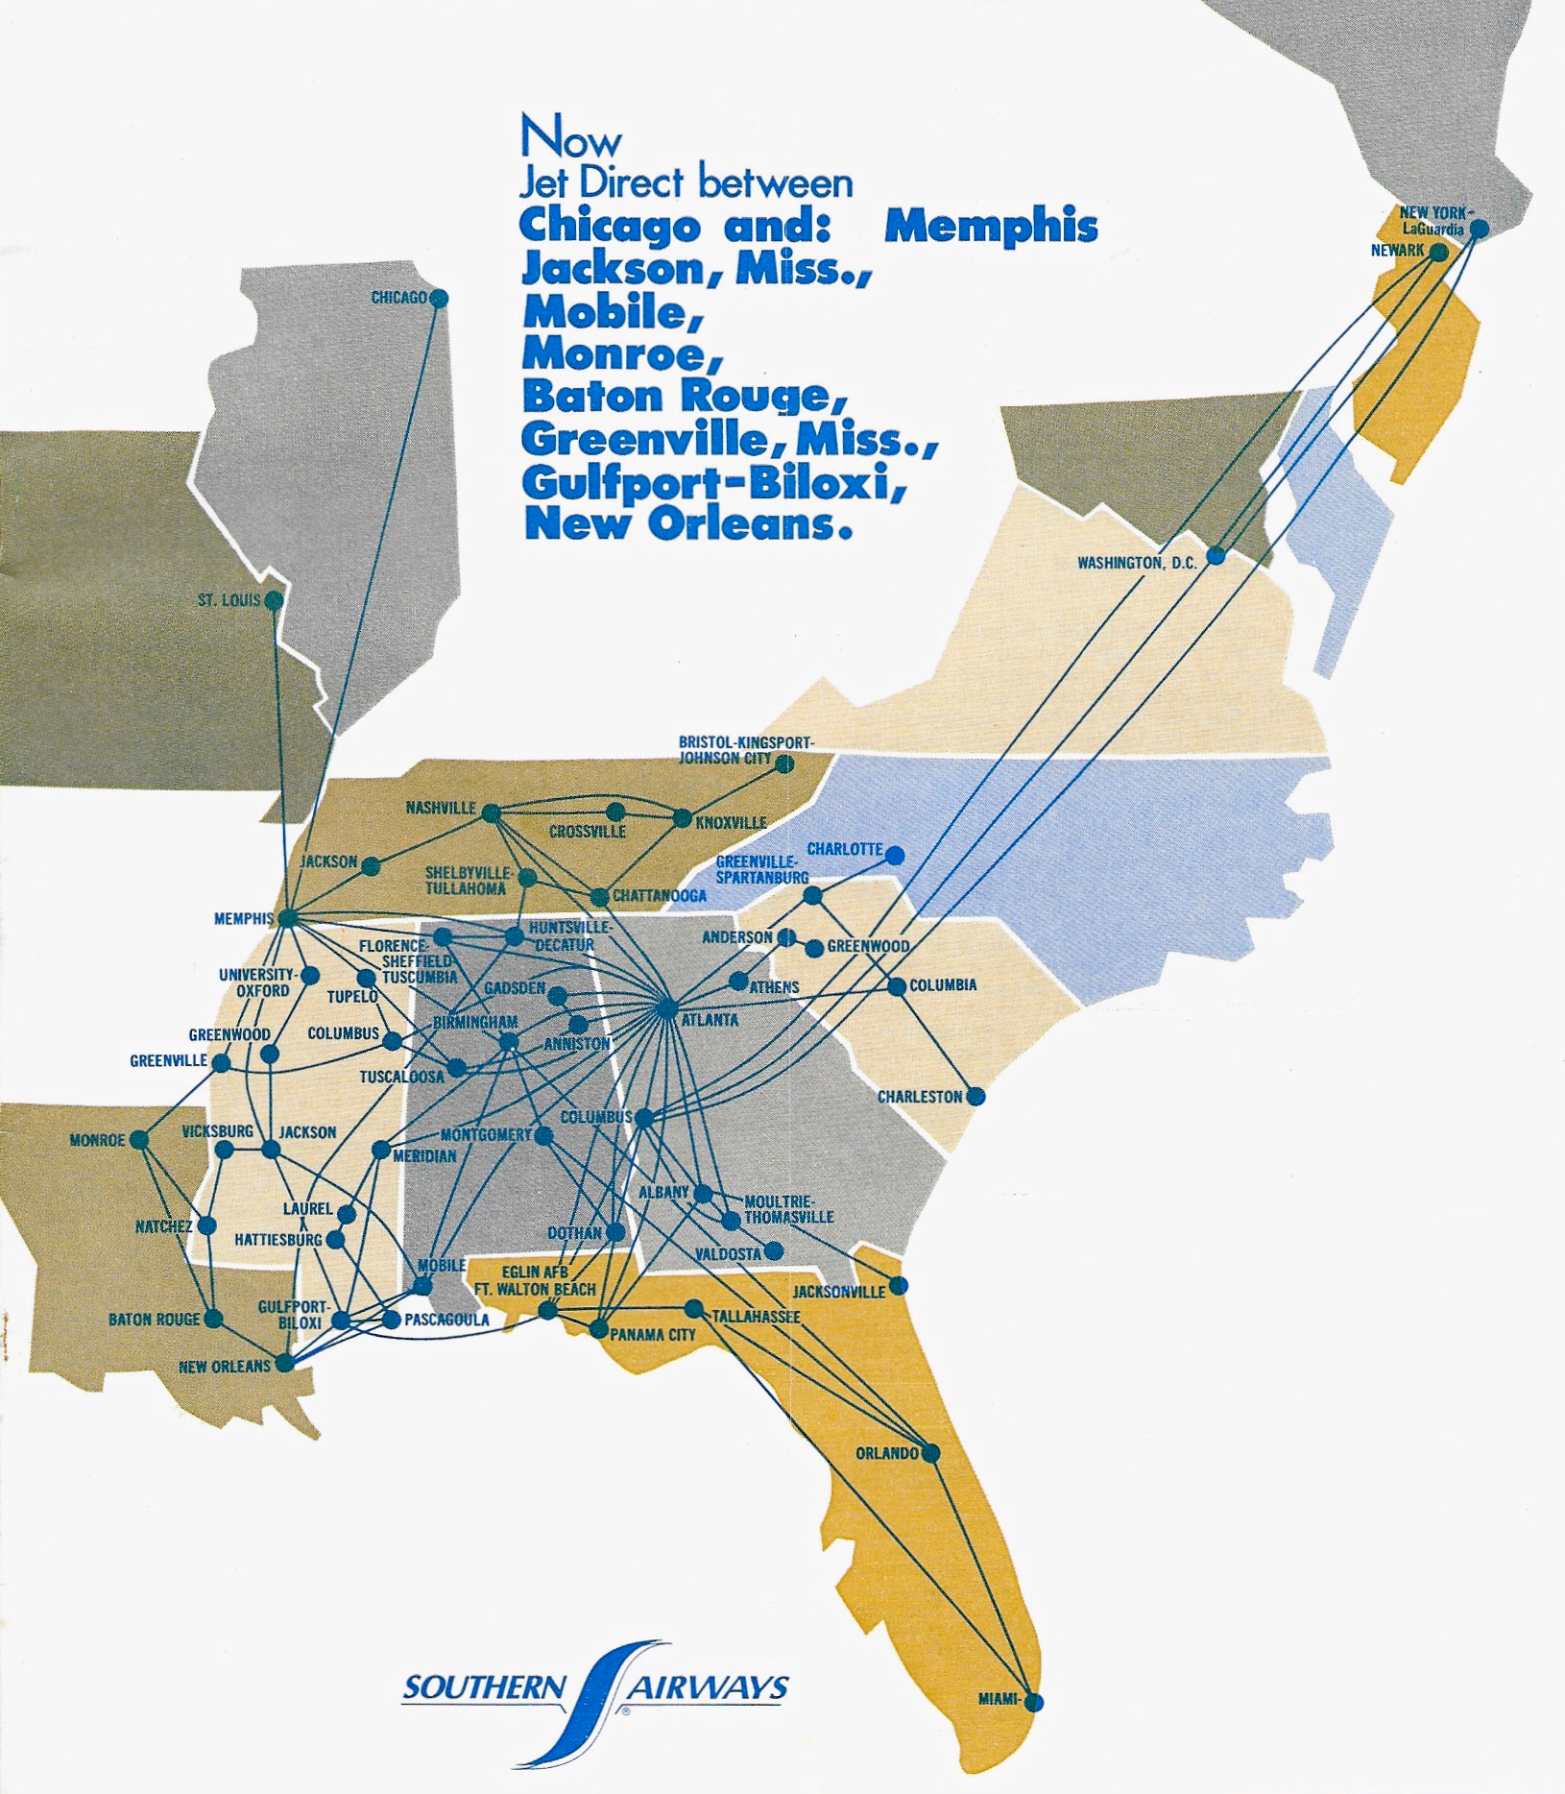

SOUTHERN AIRWAYS

APRIL 26, 1970

Now!
Southern Jets
Non-stop
between Memphis and
Chicago
3 non-stops daily each way!

Now
 Jet Direct between
Chicago and: Memphis
Jackson, Miss.,
Mobile,
Monroe,
Baton Rouge,
Greenville, Miss.,
Gulfport-Biloxi,
New Orleans.

HOW TO USE SOUTHERN'S TIME-SAVER TIMETABLE

This is Southern's complete system timetable but in a "time-saver" format. Southern is continually seeking new methods to make it easier, more convenient and pleasant to experience Southern's Hospitality Service, and this time-saver timetable is another example of our efforts.

This timetable lists all the direct flights between the cities that Southern serves plus many convenient connecting schedules. Holiday flight schedules may differ from the regular schedules. Please call your Southern Reservations office for this information.

FROM WHAT CITY ARE YOU DEPARTING?

Simply look up the city where you wish to start your trip. It will be listed alphabetically in the gold panels on the following pages. All schedules are shown in local time.