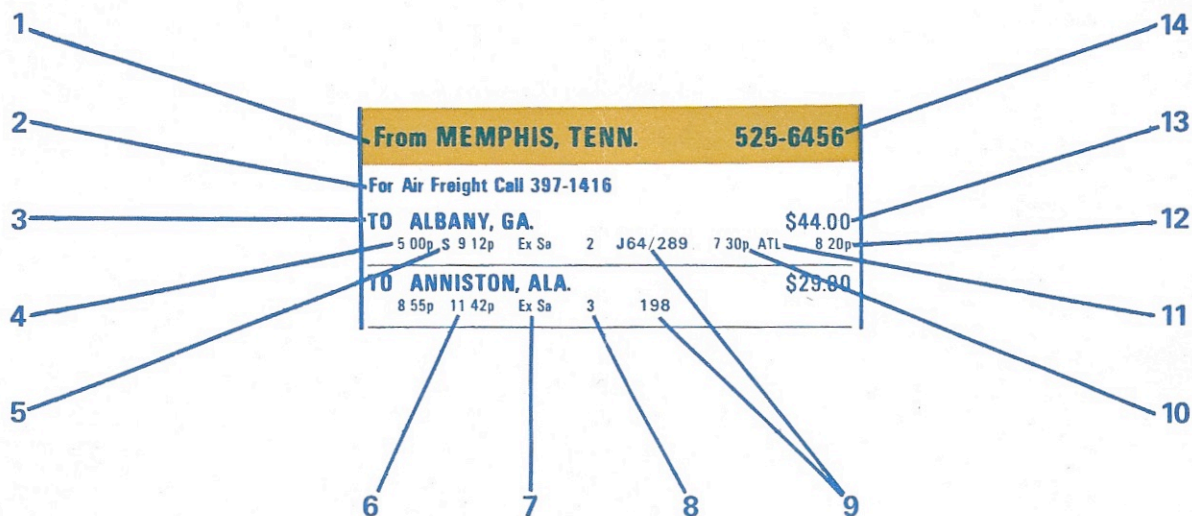

Systemwide Timetable, January 1, 1971

People on their way up
Jet Southern

Southern Airways
You're on to Something Special

Now
Jet Direct between
Chicago and: Memphis
Jackson, Miss.,
Mobile,
Monroe,
Baton Rouge,
Greenville, Miss.,
Gulfport-Biloxi,
New Orleans.

HOW TO USE SOUTHERN'S TIME-SAVER TIMETABLE

Simply look up the city from which you wish to begin your trip. These originating cities will be listed alphabetically in the gold panels on the following pages. Look down the alphabetical listing of cities under the gold panel to find your desired destination. Once you have located your origin and destination cities, you may use the legend below to accurately read Southern's time-saver timetable.

1. Originating city.
2. Telephone number for air freight service - if this line does not appear, call the number in the gold panel.
3. Destination city.
4. Leave - departure time from your city shown in local time.
5. Meal service symbol.
6. Arrive - arrival time at your destination city shown in local time.
7. Exceptions to the daily operation of the flight.
8. Number of stops to destination.
9. Flight number(s).
If connecting flights are involved, flight numbers are shown in sequence.
10. Arrival time at connecting city.
11. Symbol for connecting city.
12. Departure time from connecting city.
13. Fare.
14. Local telephone number for Southern Airways reservations.