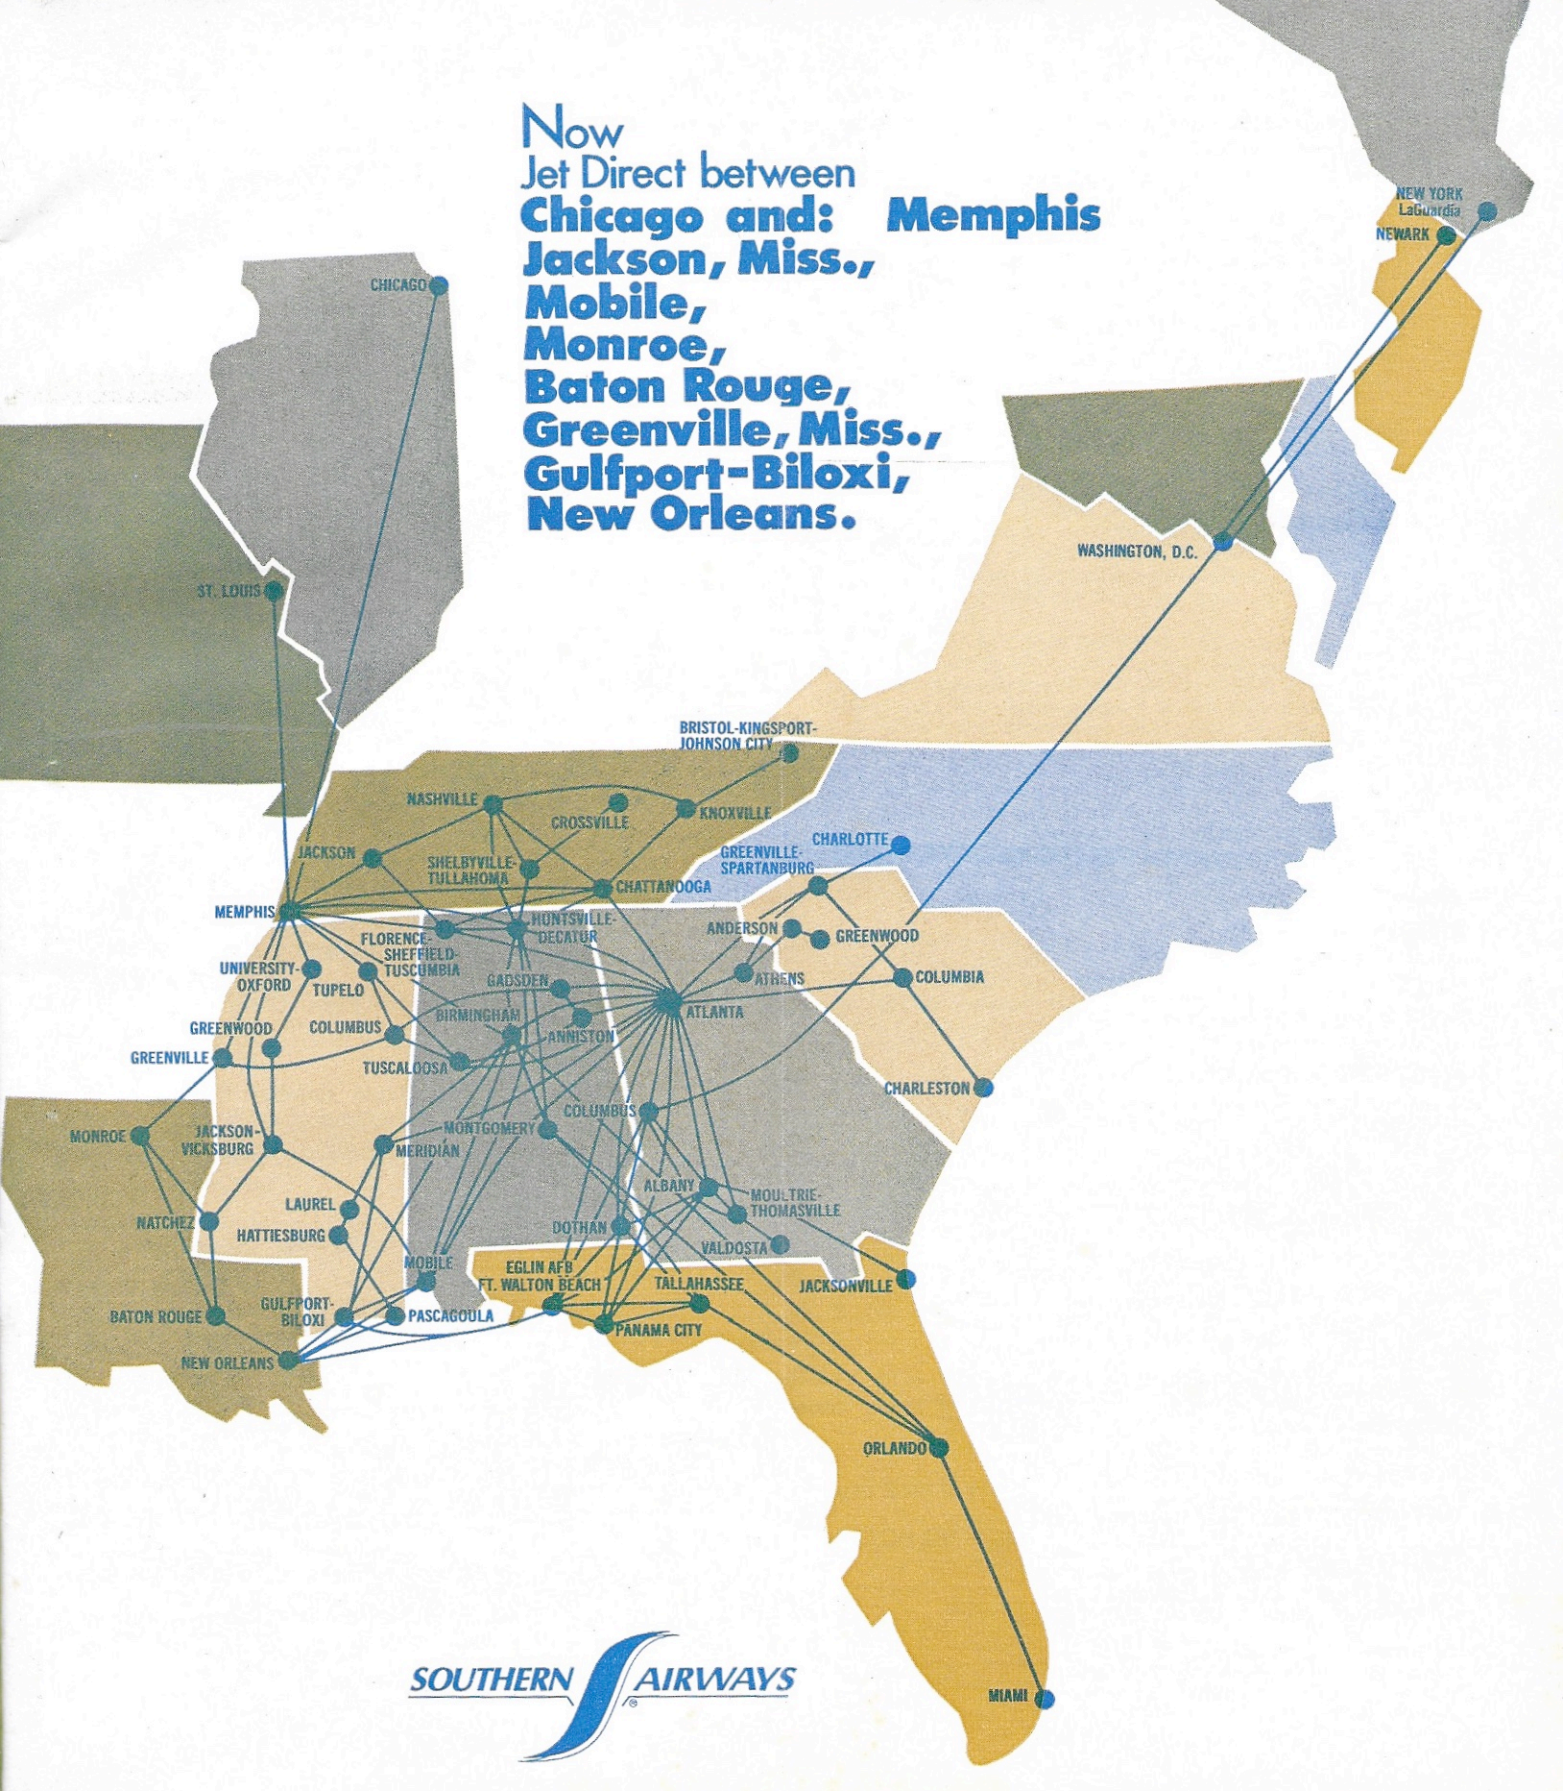

Systemwide Timetable, January 1, 1971

People on their way up
Jet Southern

Southern Airways
You're on to Something Special

Now
Jet Direct between
Chicago and: Memphis
Jackson, Miss.,
Mobile,
Monroe,
Baton Rouge,
Greenville, Miss.,
Gulfport-Biloxi,
New Orleans.

HOW TO USE SOUTHERN'S TIME-SAVER TIMETABLE

Simply look up the city from which you wish to begin your trip. These originating cities will be listed alphabetically in the gold panels on the following pages. Look down the alphabetical listing of cities under the gold panel to find your desired destination. Once you have located your origin and destination cities, you may use the legend below to accurately read Southern's time-saver timetable.

1. Originating city.
2. Telephone number for air freight service - if this line does not appear, call the number in the gold panel.
3. Destination city.
4. Leave - departure time from your city shown in local time.
5. Meal service symbol.
6. Arrive - arrival time at your destination city shown in local time.
7. Exceptions to the daily operation of the flight.
8. Number of stops to destination.
9. Flight number(s).
If connecting flights are involved, flight numbers are shown in sequence.
10. Arrival time at connecting city.
11. Symbol for connecting city.
12. Departure time from connecting city.
13. Fare.
14. Local telephone number for Southern Airways reservations.