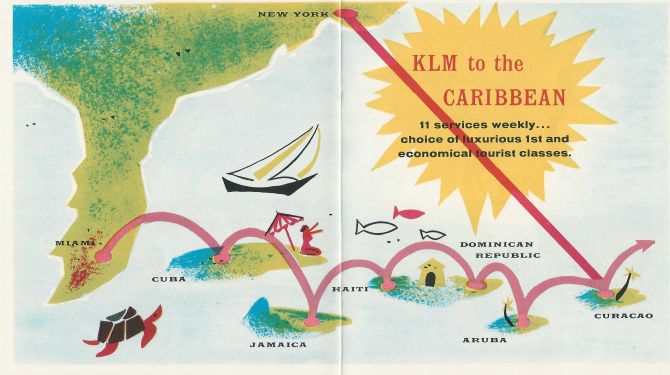

FOR TRANSATLANTIC SERVICES SEE PAGES 2-5

U. S. A.—CARIBBEAN—VENEZUELA

Table with columns for flight numbers (KLM, KL), days of the week (Mo, Tu, We, Th, Fr, Sa, Su), and times for various routes including New York (EDT), Miami, Havana, Kingston, Port-au-Prince, and CD. Trujillo.

CURACAO—ARUBA—CARACAS—BOGOTA

Table showing flight schedules and times for routes between Curacao, Aruba, Caracas, and Bogota, including flight numbers and days of operation.

CURACAO—CENTRAL AND SOUTH AMERICA

Table showing flight schedules and times for routes from Curacao to Central and South America, including flight numbers and days of operation.

CURACAO—TRINIDAD—BR. GUIANA—SURINAM

Table showing flight schedules and times for routes from Curacao to Trinidad, Br. Guiana, and Surinam, including flight numbers and days of operation.

CURACAO—BONAIRE—ST. MAARTEN—ST. KITTS

Table showing flight schedules and times for routes from Curacao to Bonaire, St. Maarten, and St. Kitts, including flight numbers and days of operation.

FOR TRANSATLANTIC SERVICES SEE PAGES 2-5.

FARES TO THE CARIBBEAN, SOUTH AND CENTRAL AMERICA

Table showing fares for routes to Miami, New York, and Montreal, categorized by Tourist and First class, with columns for O.W. and R.T. rates.

KLM to the CARIBBEAN

SPECIAL 16-DAY ROUND TRIP FARES

Table showing special 16-day round trip fares for various cities including Chicago, Dallas, Detroit, Houston, Indianapolis, Kansas City, Miami, New Orleans, New York, and St. Louis.