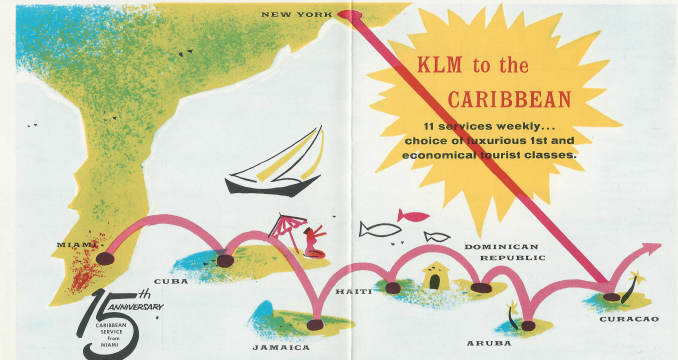

Table with columns for flight numbers (e.g., KL 979, KL 980), days of the week (Mo-Wi, Fr, Sa, Su), and local times for various destinations including New York, Miami, Havana, Kingston, Port-Au-Prince, and Aruba.

CURACAO - ARUBA - CARACAS - BOGOTA

Table showing flight schedules for Curacao-Aruba-Caracas-Bogota with columns for flight numbers, days of the week, and local times for each city.

CURACAO - CENTRAL AND SOUTH AMERICA

Table showing flight schedules for Curacao to Central and South America, including destinations like Bermuda, Curacao, Barranquilla, Panama City, Guayaquil, Lima, San Jose, Managua, San Salvador, Guatemala, and Mexico City.

* = No local traffic. ** = Traffic restriction unless connecting stretch on KLM.

CURACAO - TRINIDAD - BR. GUIANA - SURINAM

Table showing flight schedules for Curacao to Trinidad, Br. Guiana, and Surinam with columns for flight numbers, days of the week, and local times.

CURACAO - BONAIRE - ST. MAARTEN - ST. KITTS

Table showing flight schedules for Curacao to Bonaire, St. Maarten, and St. Kitts with columns for flight numbers, days of the week, and local times.

FARES TO THE CARIBBEAN, SOUTH AND CENTRAL AMERICA

FOR TRANSATLANTIC SERVICES SEE PAGES 2-5.

Table showing fares to the Caribbean, South and Central America for destinations: Miami, New York, and Montreal. Columns include Tourist and First class fares for O.W. (Overseas) and R.T. (Round Trip).

KLM to the CARIBBEAN 11 services weekly... choice of luxurious 1st and economical tourist classes.

SPECIAL 16-DAY ROUND TRIP FARES

Table showing special 16-day round trip fares for First Class to Chicago, Dallas, Detroit, Houston, Indianapolis, Kansas City, Miami, New Orleans, New York, and St. Louis.

* = Also valid for travel after Dec. 15. All-year 30 day R.T. New York-Dogua $275.00.