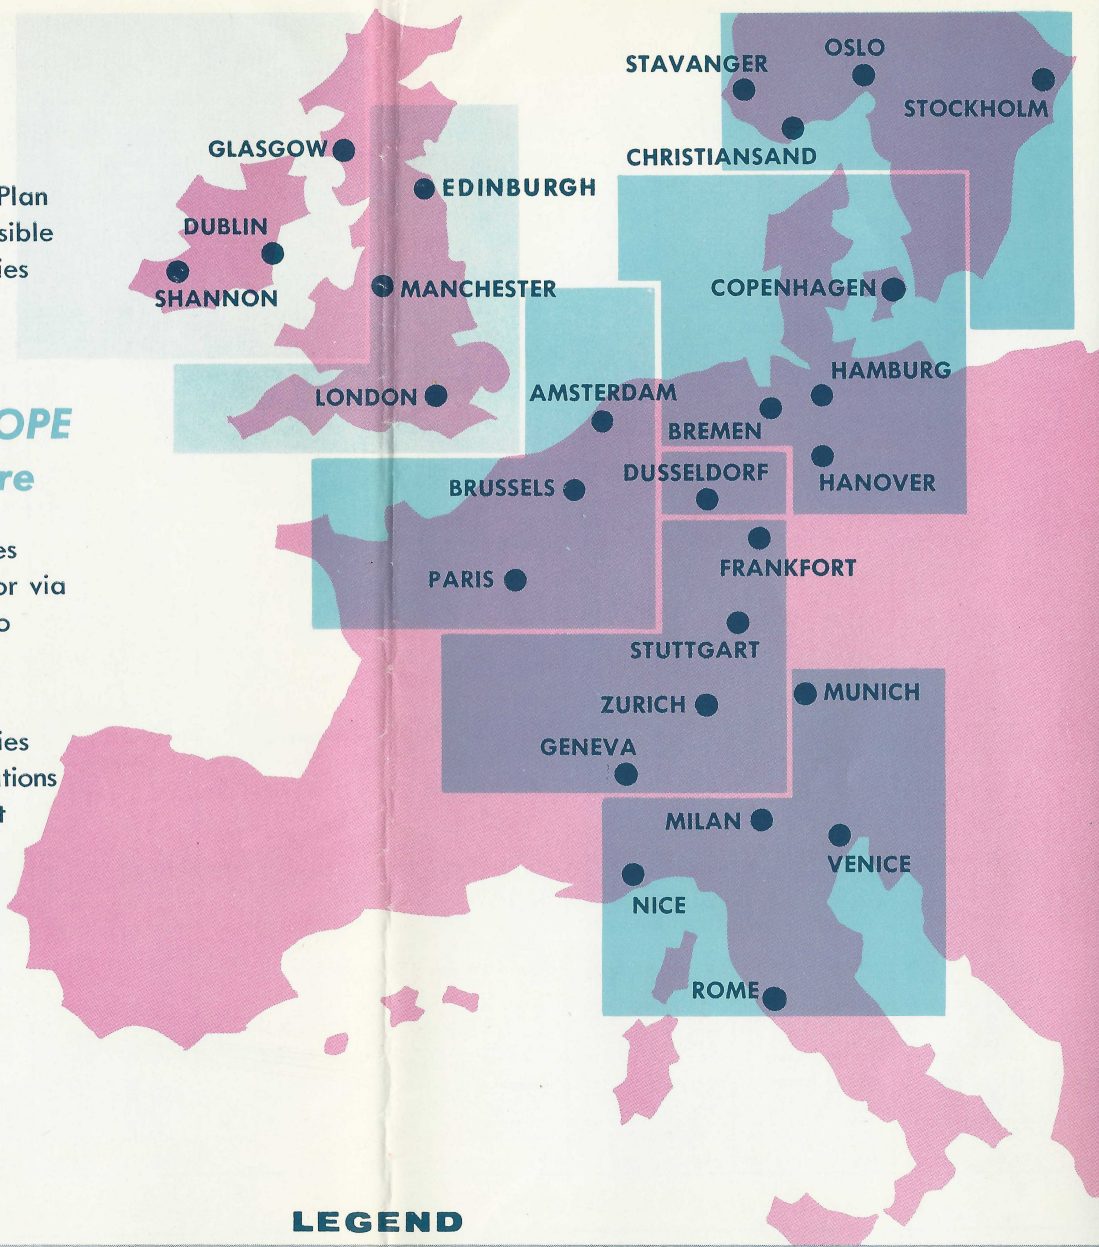

FOR TRANSATLANTIC SERVICES SEE PAGES 2-5

TO GREECE—TURKEY—NEAR AND MIDDLE EAST

Table with columns for days of the week (Monday to Sunday) and rows for destinations: Amsterdam, London, Düsseldorf, Cologne, Frankfurt, Munich, Prague, Vienna, Geneva, Zurich, Rome, Sofia, Athens, Istanbul, Ankara, Beirut, Damascus, Cairo, Baghdad, Teheran, Basra, Abadan, Bahrain, Dhahran. Includes flight times and aircraft codes.

FROM GREECE—TURKEY—NEAR AND MIDDLE EAST

Table with columns for days of the week (Monday to Sunday) and rows for destinations: Dhahran, Bahrain, Abadan, Basra, Teheran, Baghdad, Cairo, Damascus, Beirut, Ankara, Istanbul, Athens, Sofia, Rome, Budapest, Geneva, Vienna, Prague, Frankfurt, Zurich, Amsterdam. Includes flight times and aircraft codes.

LIQUOR SERVICE TO AIRPORTS—In New York between the East Side Airline Terminal and Idlewild—In Guatemala, fare \$1.35 in Miami from the Columbus Hotel, fare \$1.00, in Houston from the downtown hotel and Shamrock Hotel, fare \$1.35.

KLM offers MORE to EUROPE at no extra fare

The Stopover Examples apply to travel from or via New York and Toronto

For routings via Houston or Montreal and Stopover Itineraries to many other destinations see your Travel Agent or call KLM