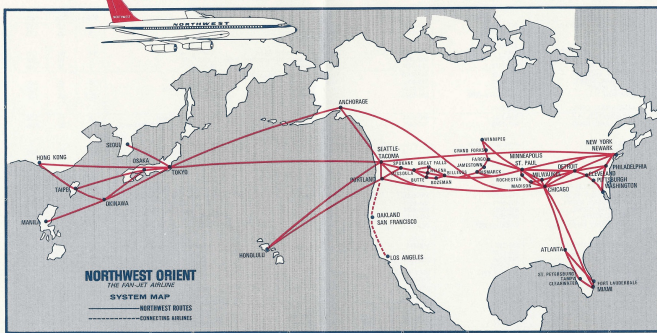

GENERAL INFORMATION

EXPLANATION OF REFERENCES

NWA QUICK REFERENCE SCHEDULES NWA

BETWEEN NEW YORK-NEWARK AND DETROIT (PLUS TAX)

NEW YORK-NEWARK	ARRIVE DETROIT	STOPS	FLIGHT	SERV. I.C.E.	FRE. QUINCY	EQUIP. MINN	MEAL SERV. I.C.E.	
8:15 EW	9:39 N/S	201	FF	Daily	FAN-JET B	8:15	6:53 JJK	
8:30 JJK	10:07 N/S	203	FF	Daily	FAN-JET B	8:15	10:37 JJK	
12:05 JJK	3:07	Om	2	FF	So. W. T. L	11:15	12:38 JJK	
1:45 EW	7:10 N/S	227	FF	Daily	FAN-JET D	2:15	3:40 JJK	
6:15 JJK	7:37 N/S	239	FF	Daily	FAN-JET D	5:35	6:54 EW	
7:35 JJK	9:20 N/S	231	FF	Daily	FAN-JET D	5:00	6:39 JJK	
7:50 EW	9:15 N/S	237	FF	Ex. So.	FAN-JET D	7:45	9:14 EW	
11:15 JJK	12:53	N/S	243	FF	FAN-JET D	8:30	9:53 JJK	
11:59 JJK	1:35	N/S	245	FF	Daily	FAN-JET D	10:45	1:22 JJK

BETWEEN NEW YORK-NEWARK AND MILWAUKEE (PLUS TAX)

NEW YORK-NEWARK	ARRIVE MILWAUKEE	STOPS	FLIGHT	SERV. I.C.E.	FRE. QUINCY	EQUIP. MINN	MEAL SERV. I.C.E.	
8:15 JJK	9:17 N/S	209	FF	Daily	FAN-JET B	8:15	10:59 JJK	
8:15 JJK	10:50	Om	209	FF	FAN-JET B	8:15	12:38 JJK	
11:00 JJK	12:03	N/S	207	FF	FAN-JET L	11:00	12:03 JJK	
11:50 JJK	1:33	Om	207	FF	FAN-JET L	11:50	1:33 JJK	
6:30 JJK	7:37 N/S	229	FF	Daily	FAN-JET D	5:35	6:54 EW	
6:45 JJK	6:27	N/S	231	FF	Daily	FAN-JET D	5:00	6:39 JJK
8:10 JJK	9:16	Om	237	FF	Ex. So.	FAN-JET D	7:45	9:14 EW
8:30 JJK	9:34	Om	241	FF	Daily	FAN-JET D	8:00	8:57 JJK
11:59 JJK	1:18	Om	245	FF	Daily	FAN-JET D	10:45	1:22 JJK

BETWEEN NEW YORK-NEWARK AND MINNEAPOLIS-ST. PAUL (PLUS TAX)

BETWEEN NEW YORK-NEWARK AND SEATTLE/TACOMA-PORTLAND (PLUS TAX)

NEW YORK-NEWARK	ARRIVE SEATTLE/TACOMA	STOPS	FLIGHT	SERV. I.C.E.	FRE. QUINCY	EQUIP. MINN	MEAL SERV. I.C.E.
9:30 JJK	12:10 SEA	N/S	2	FF	Daily	FAN-JET L	12:20 SEA
12:00 JJK	4:01 SEA	Om	2	FF	Daily	FAN-JET L	7:00 SEA
12:05 JJK	6:28 SEA	Three	3	FF	So. W. T. L	FAN-JET LD	8:00 SEA
2:00 JJK	6:58 SEA	Om	217/235	FF	Daily	FAN-JET D	8:30 SEA
4:15 EW	8:53 SEA	Om	20/85	FF	Daily	FAN-JET D	9:15 SEA
4:45 JJK	8:53 SEA	Om	221/85	FF	Daily	FAN-JET D	9:05 SEA
6:00 JJK	8:52 SEA	N/S	33	FF	Daily	FAN-JET D	11:00 SEA
6:45 JJK	11:10 SEA	Om	235/91	FF	Daily	FAN-JET D	12:30 SEA

Printed in U.S.A.